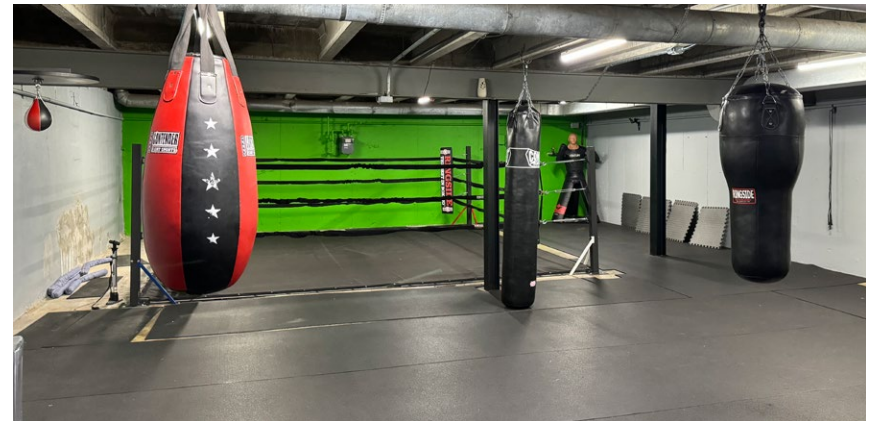

HILAND
COMMERCIAL

PROPERTY HIGHLIGHTS

- Prime visibility in Clayton
- 3,000 - 5,572 SF
- 2 floors plus lower level
- Private parking lot
- Excellent frontage on Maryland Ave
- \$22.00/SF, NNN

CLAYTON, MO