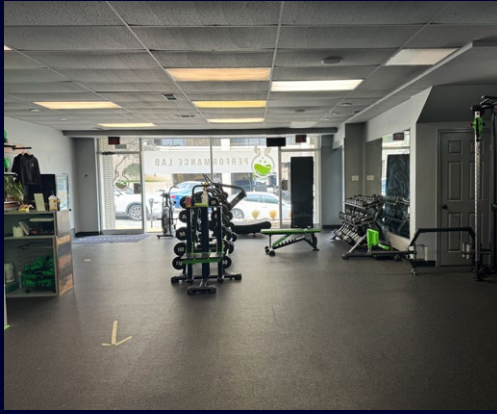

HILAND
COMMERCIAL

PROPERTY HIGHLIGHTS

- Prime visibility in Clayton
- 3,000 - 5,572 SF
- 2 floors plus lower level
- Private parking lot
- Excellent frontage on Maryland Ave
- \$22.00/SF, NNN

CLAYTON, MO