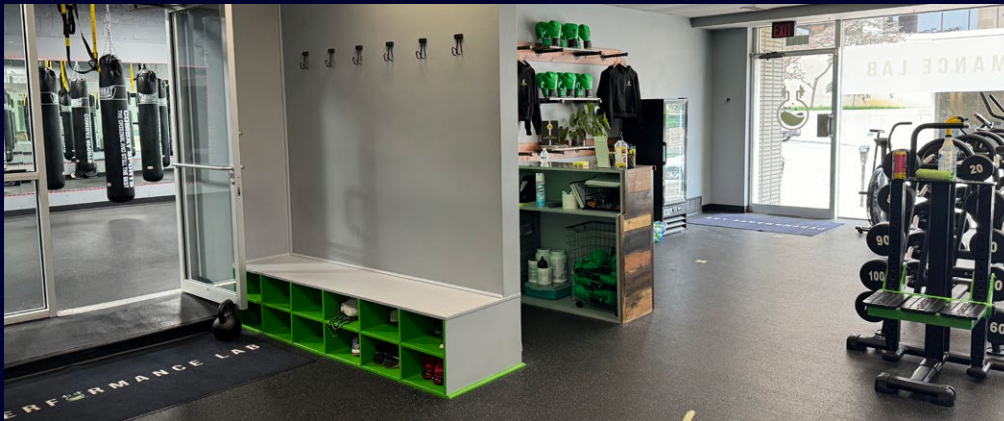

HILAND
COMMERCIAL

PROPERTY HIGHLIGHTS

- Prime visibility in Clayton
- 3,000 - 5,572 SF
- 2 floors plus lower level
- Private parking lot
- Excellent frontage on Maryland Ave
- \$22.00/SF, NNN

CLAYTON, MO