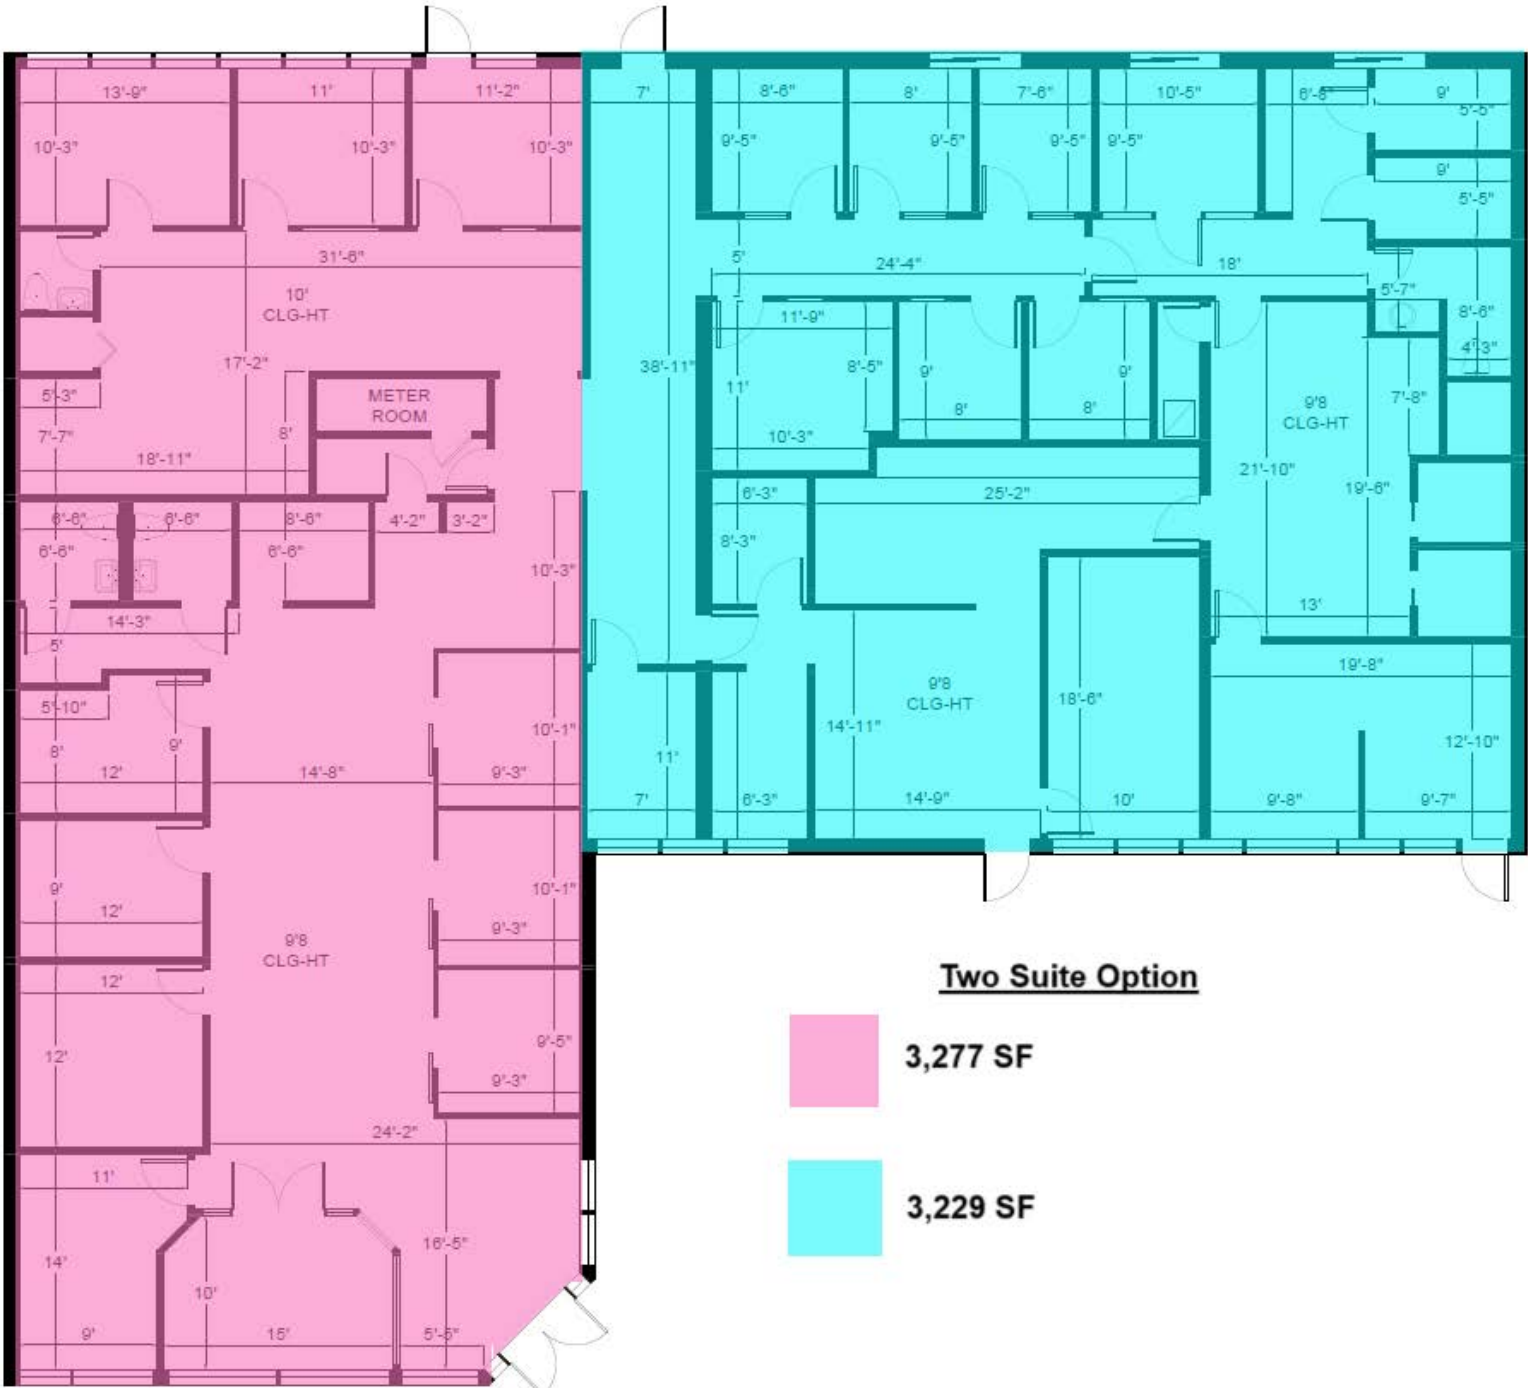

2700 E OAKLAND PARK BLVD
FORT LAUDERDALE, FL 33306

2700 E OAKLAND PARK BLVD
FORT LAUDERDALE, FL 33306

Two Suite Option

- 3,277 SF**
- 3,229 SF**