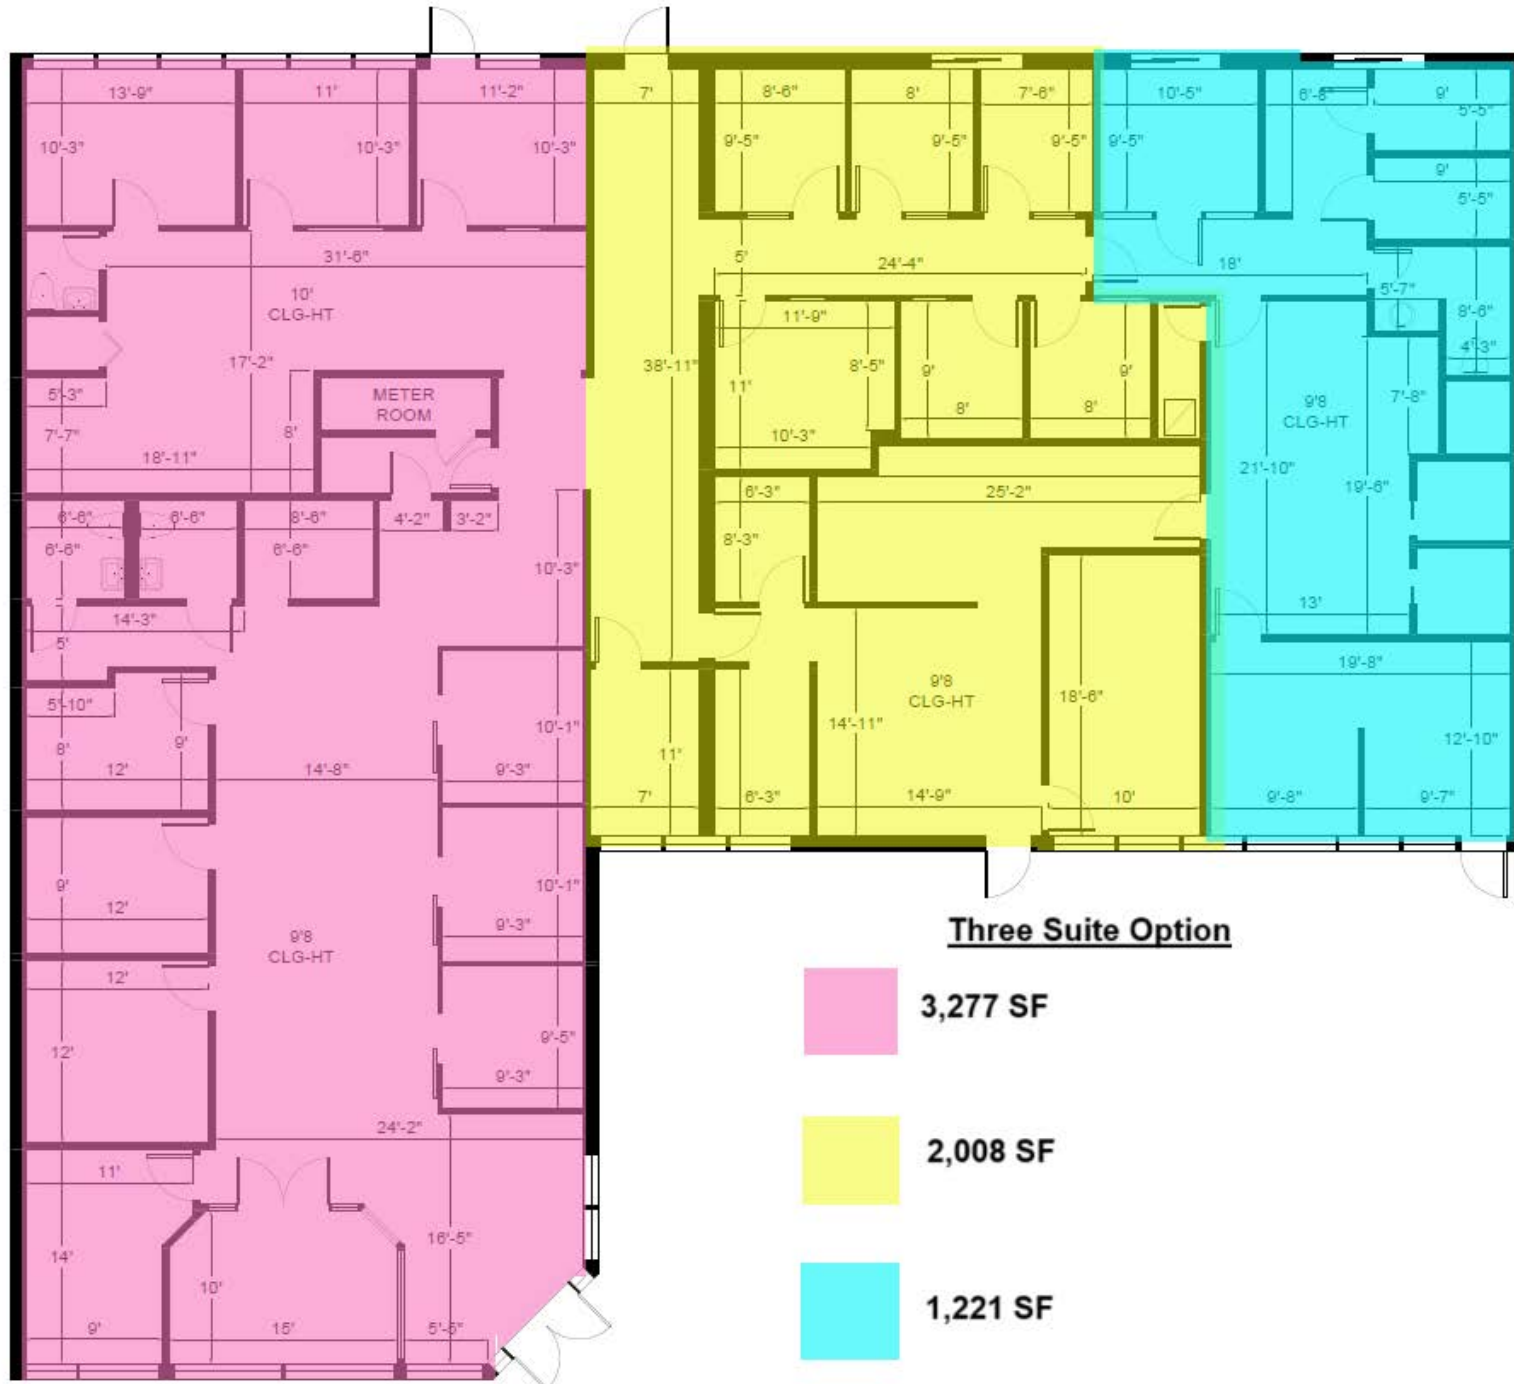

2700 E OAKLAND PARK BLVD
FORT LAUDERDALE, FL 33306

2700 E OAKLAND PARK BLVD
FORT LAUDERDALE, FL 33306

Two Suite Option

- 3,277 SF**
- 3,229 SF**