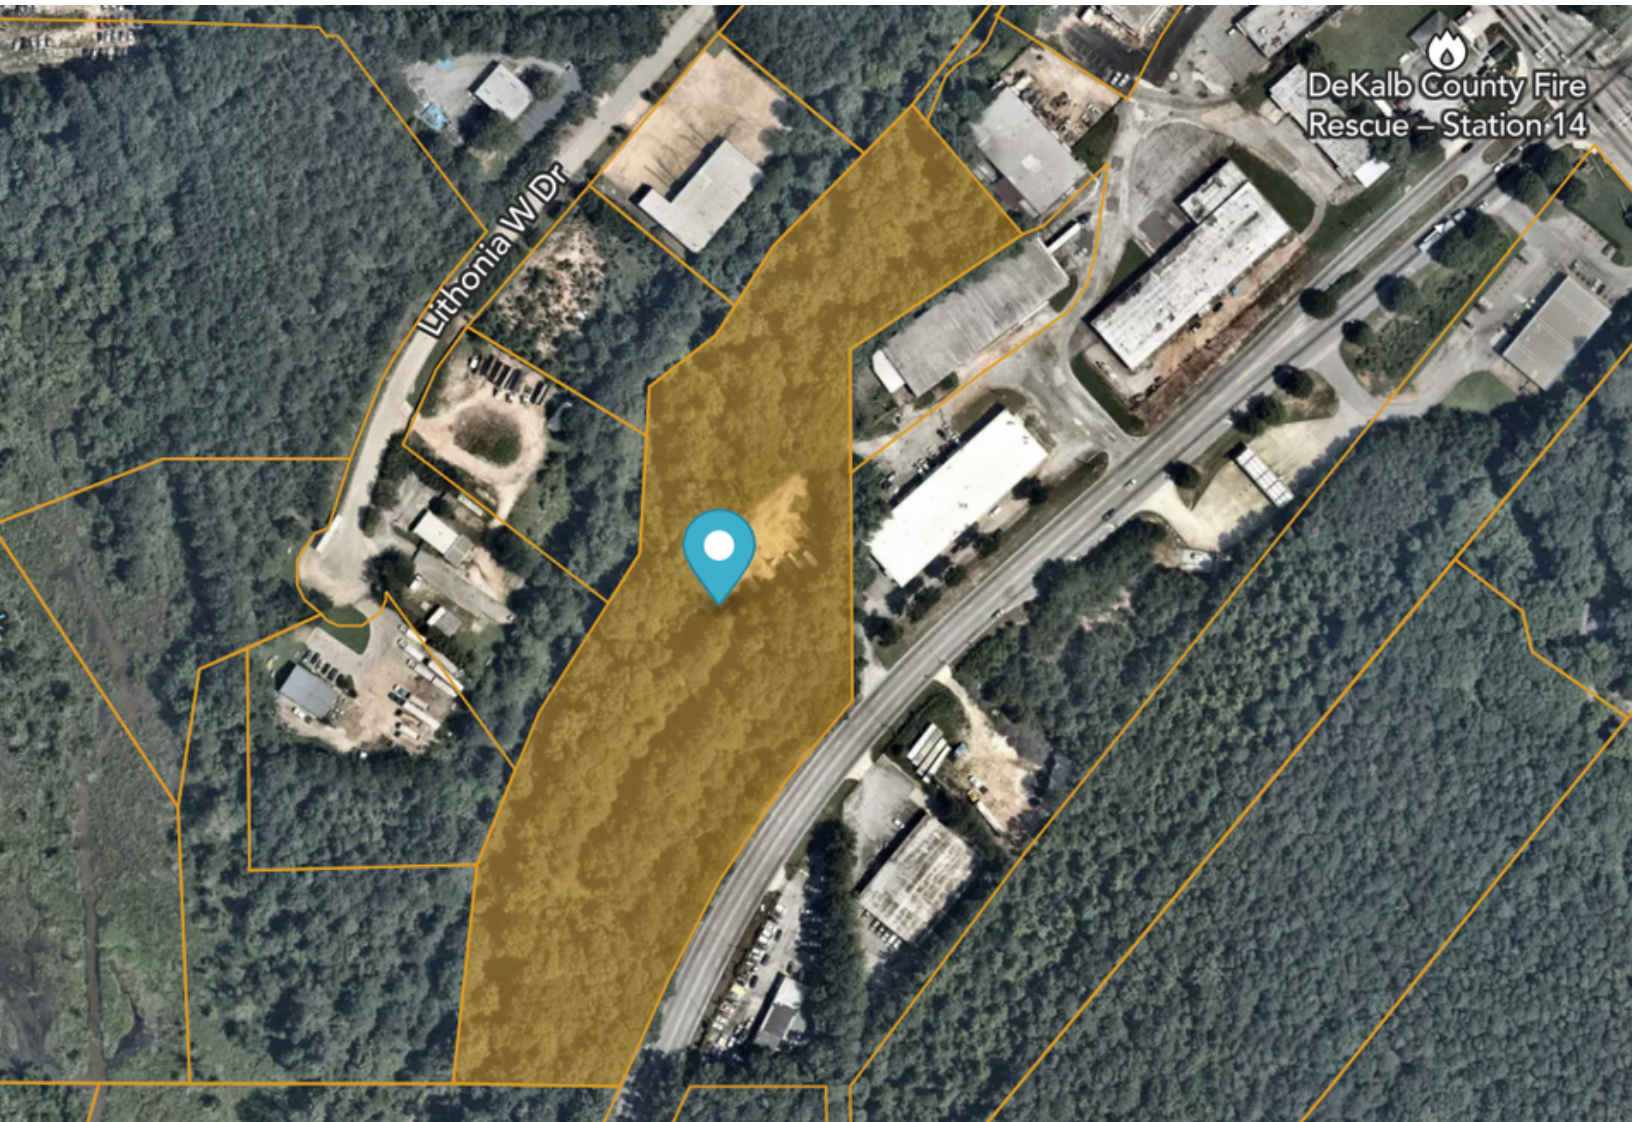

INDUSTRIAL LAND FOR SALE

2527 LITHONIA INDUSTRIAL BLVD, LITHONIA, GA 30058

*Unlock The Potential Of Prime
7.85 Acre Opportunity!*