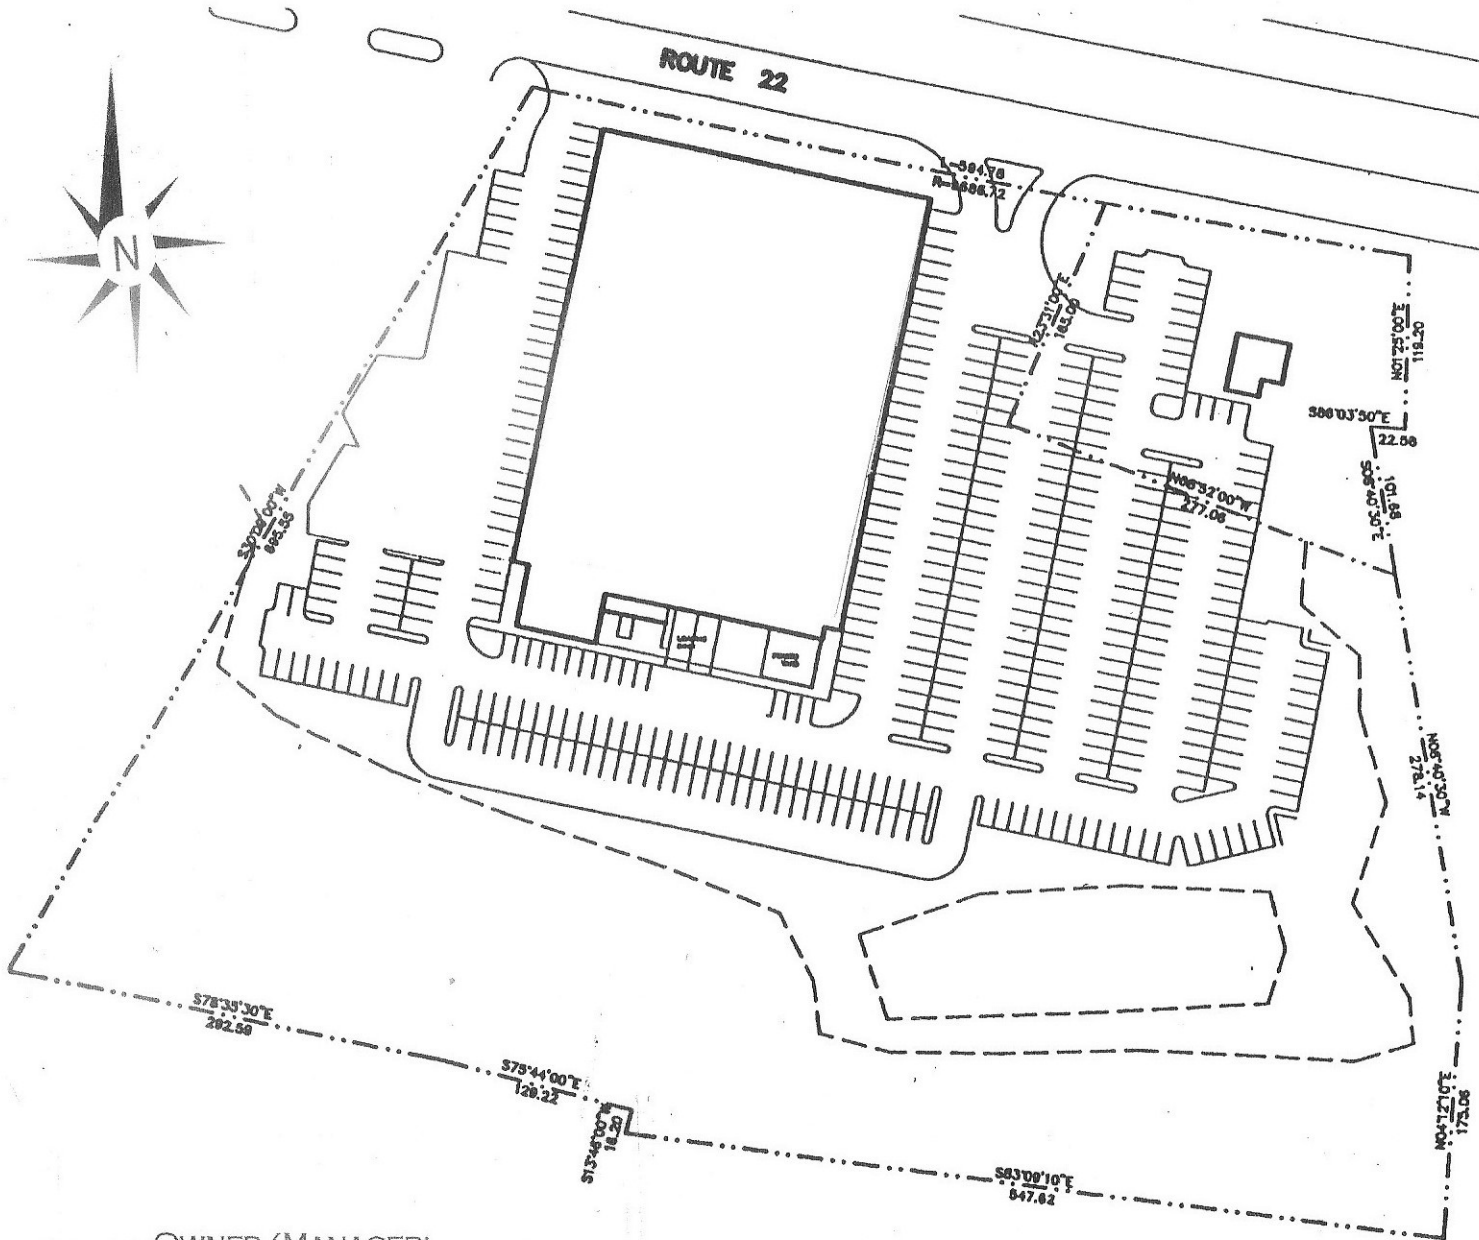

LEBANON PLAZA  
1271 ROUTE 22 EAST  
LEBANON, NEW JERSEY 08833

OWNER/MANAGER:  
JOSEPH P. MOGLIA AND DAUGHTERS, LLC  
(908) 236-6633