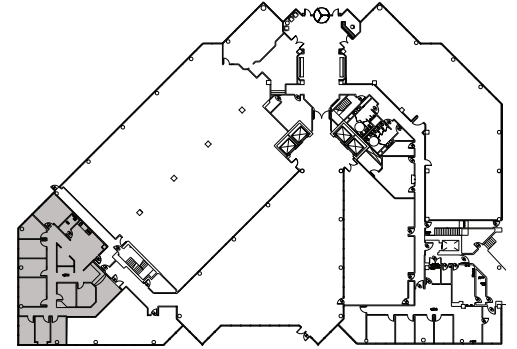

LakePointe One
at Tampa Bay Park
3109 West Dr. M.L. King Blvd.
Tampa, Florida 33607

Suite 111
3,118 SF

Available March 2020

Laurie Alden
(813) 673-6034

Disclaimer: The above floor plan is not to scale.
The available space shown is believed to be correct but is subject to change.