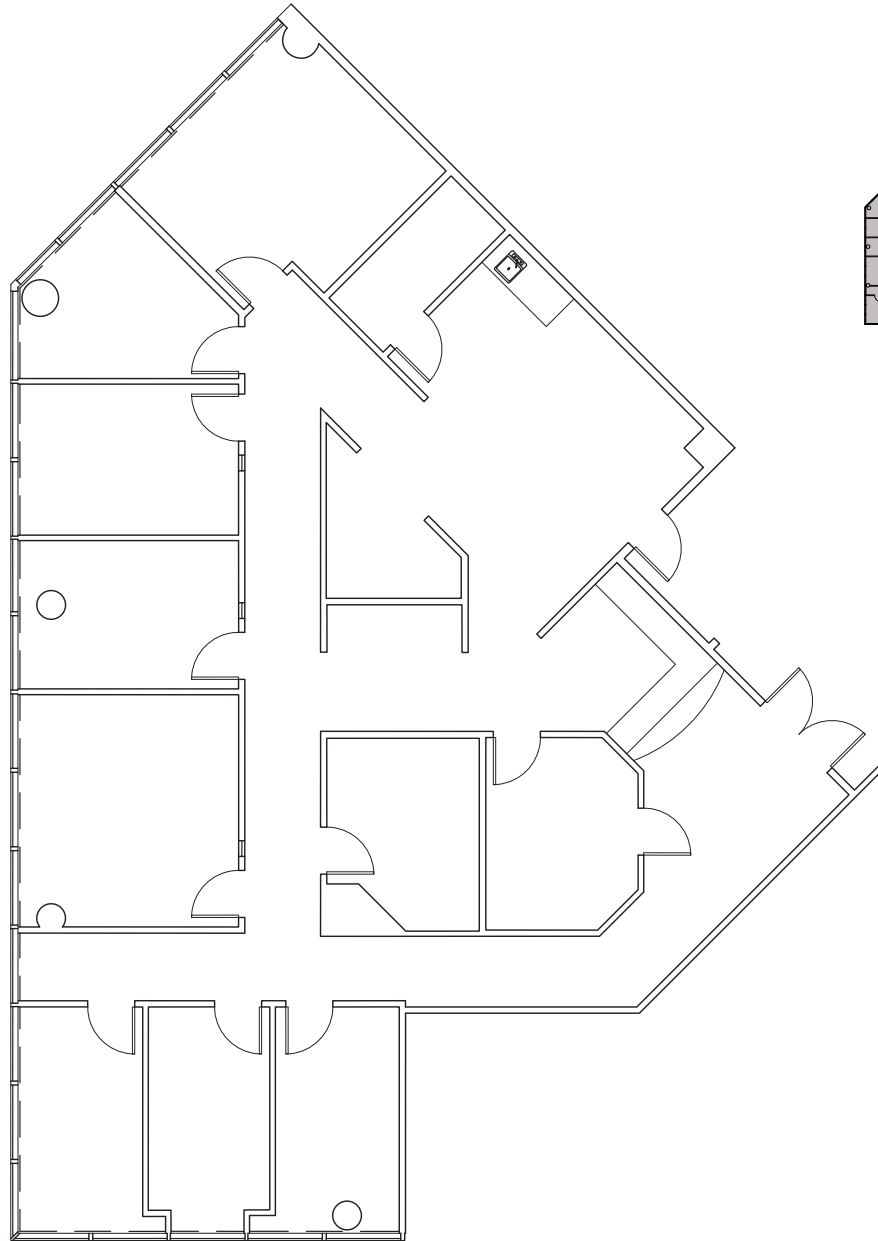

LakePointe One
at Tampa Bay Park
3109 West Dr. M.L. King Blvd.
Tampa, Florida 33607

Suite 111
3,118 SF

Available March 2020

Laurie Alden
(813) 673-6034

Disclaimer: The above floor plan is not to scale.
The available space shown is believed to be correct but is subject to change.