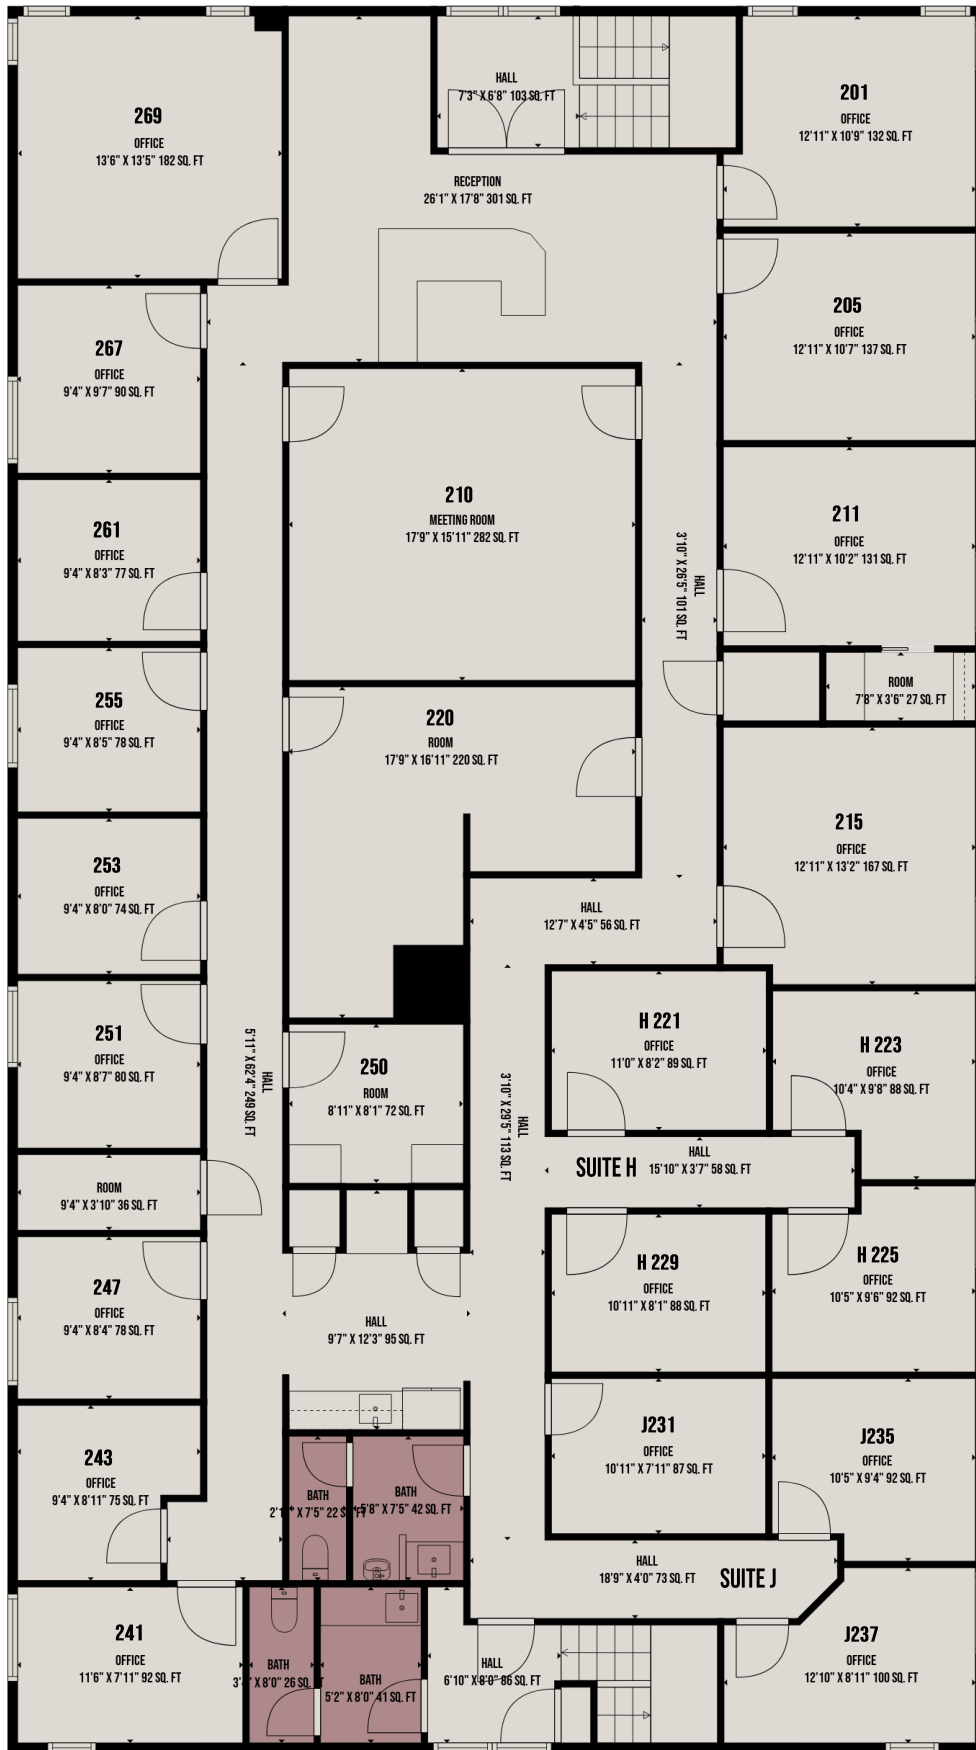

ESTIMATED AREAS

GLA FLOOR 1: 4464 sq. ft EXCLUDED AREAS 0 sq. ft

GLA FLOOR 2: 4463 sq. ft EXCLUDED AREAS 0 sq. ft

Total GLA 8927 sq. ft, total area 8927 sq. ft

ESTIMATED AREAS

GLA FLOOR 1: 4464 sq. ft EXCLUDED AREAS 0 sq. ft
 GLA FLOOR 2: 4463 sq. ft EXCLUDED AREAS 0 sq. ft
 Total GLA 8927 sq. ft, total area 8927 sq. ft