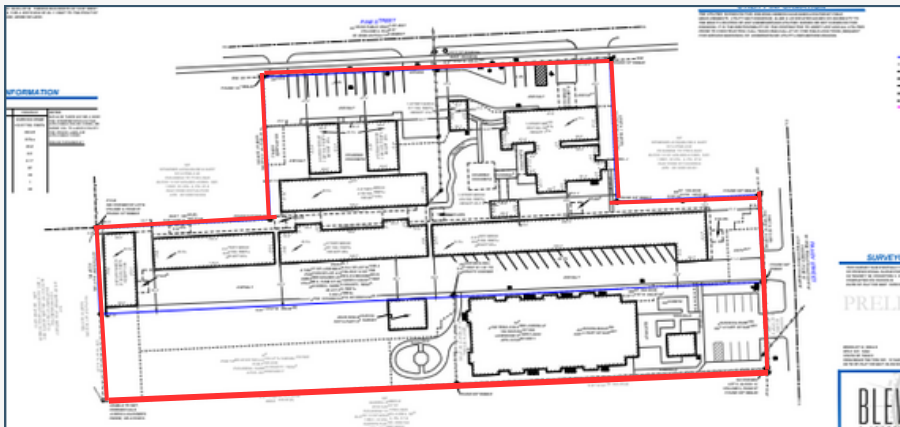

## FOR SALE

OFFERED AT  
**\$3,000,000**

5128 PINE AVE, PASADENA, TX 77503-3765  
2514 PANSY ST, PASADENA, TX 77503-3765