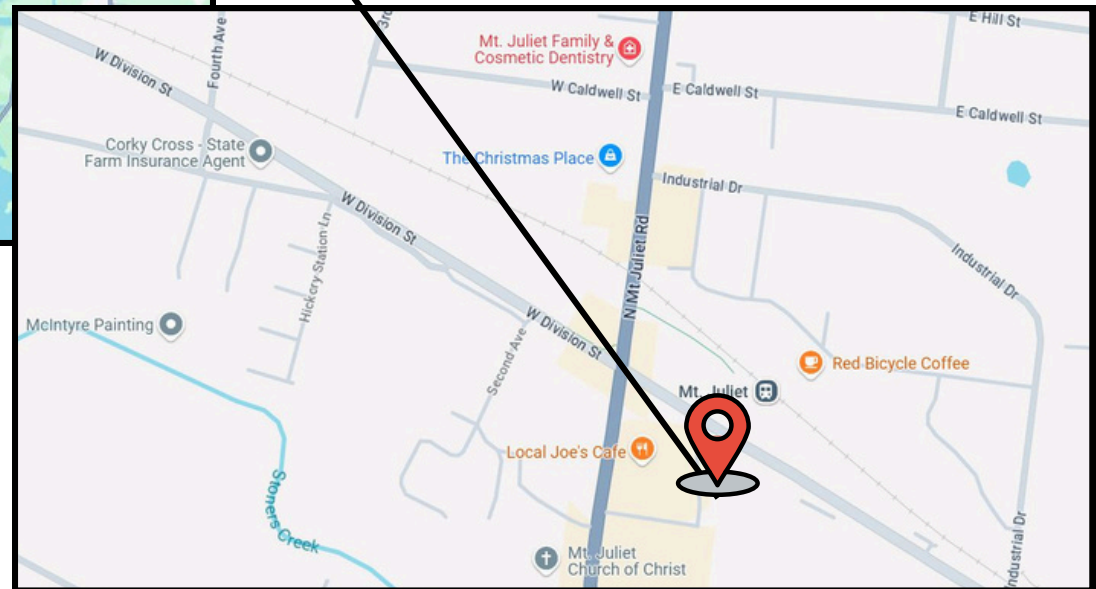

LOCATION

JERET CROUSE

C: (615) 708-1035

O: (615) 760-3215

jeret@horrellcompany.com

615-256-7114

www.horrellcompany.com

3030 Sidco Drive