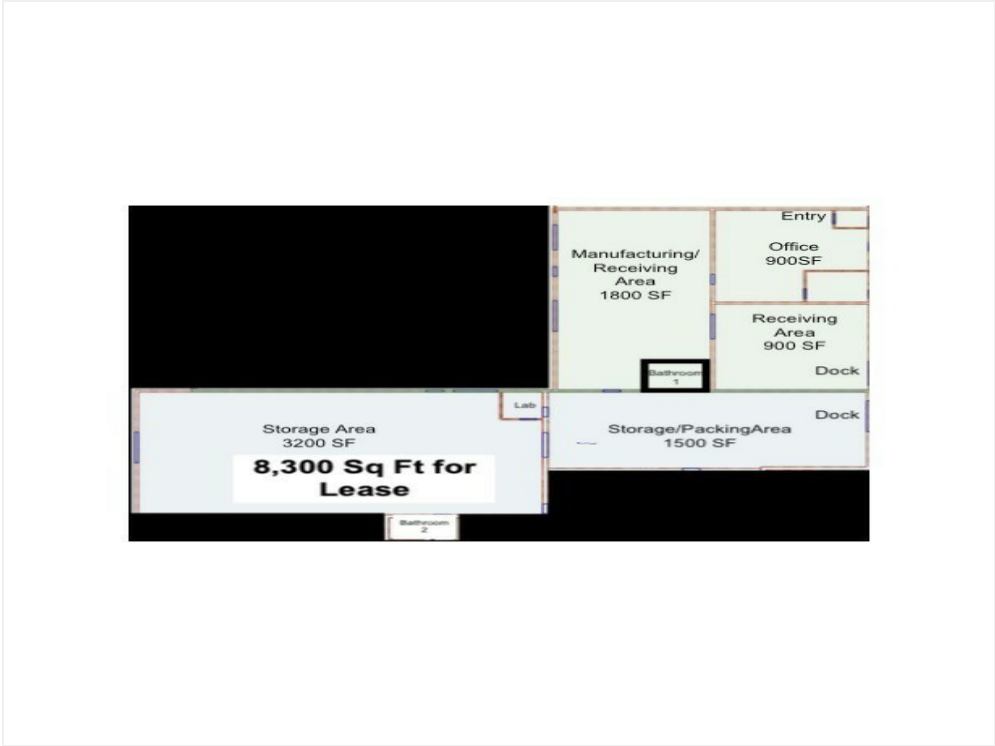

attachment (2)