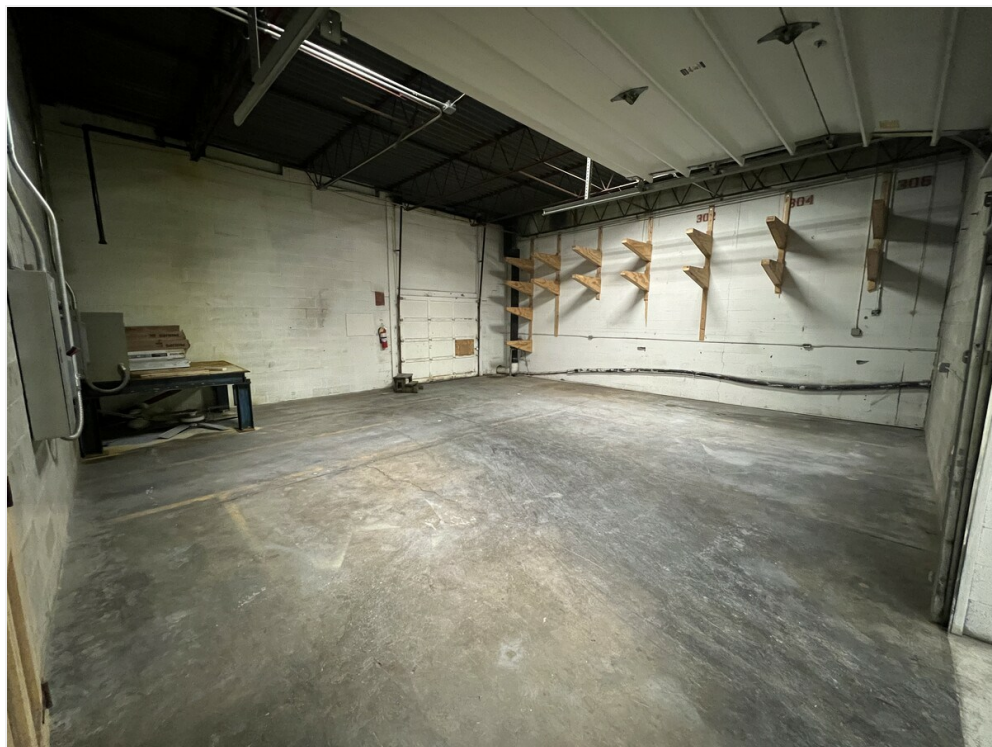

930 Lafayette Rd

930 Lafayette Rd, Medina, OH 44256

Property Photos

IMG_1430