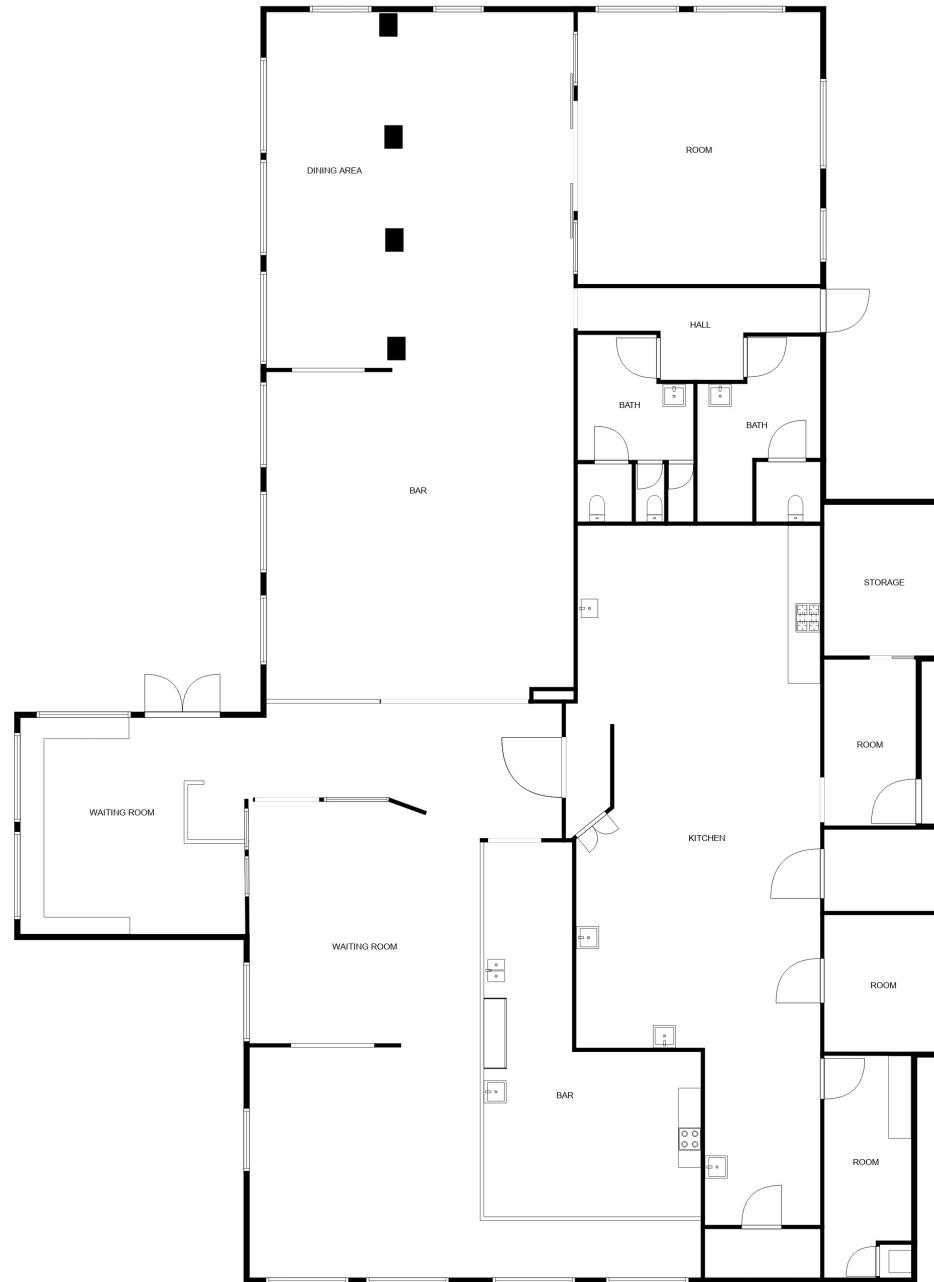

TOTAL: 6380 sq. ft
FLOOR 1: 6380 sq. ft
EXCLUDED AREAS: STORAGE: 140 sq. ft

FLOOR PLAN CREATED BY CUBICASA APP. MEASUREMENTS DEEMED HIGHLY RELIABLE BUT NOT GUARANTEED.