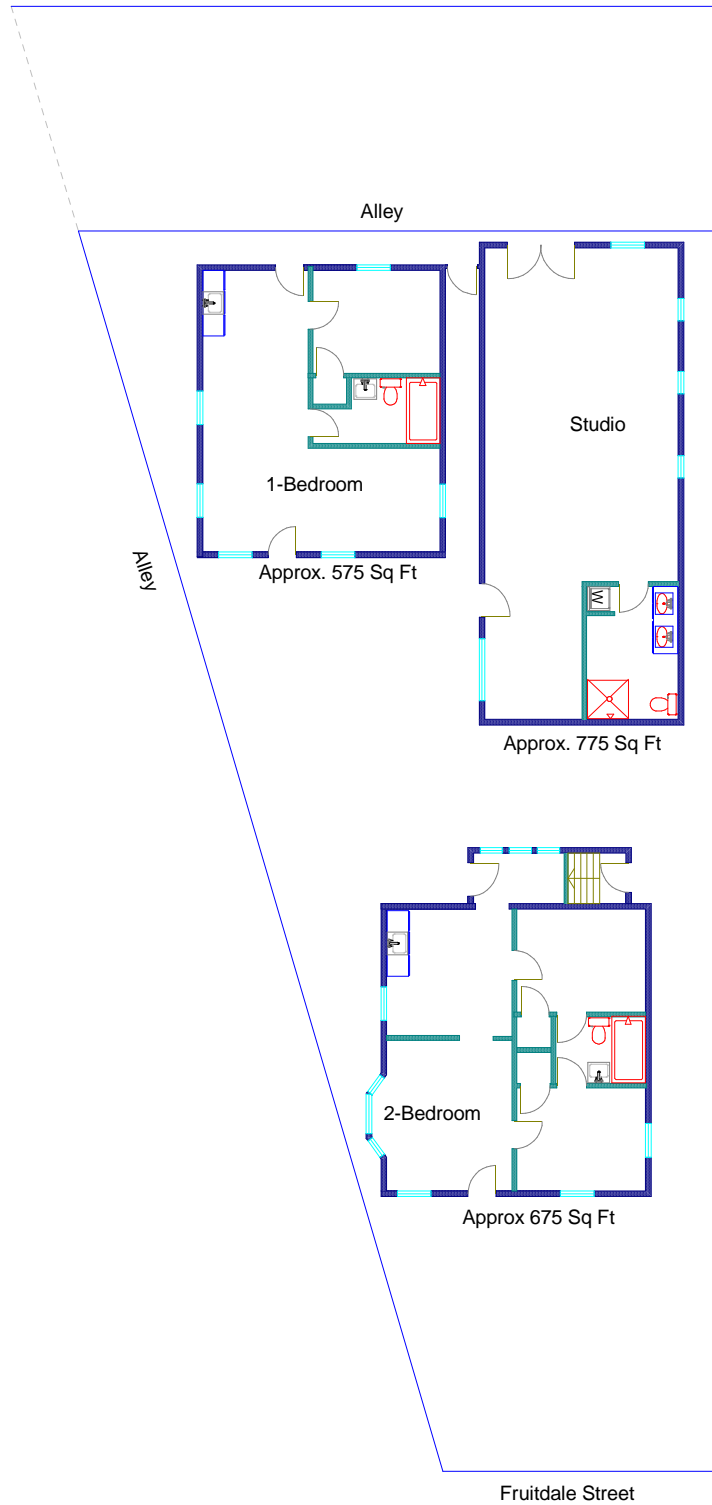

2715 Fruitdale Street, Los Angeles 90039

Ron Rohrer
Pacific West Business Properties, Inc
818-244-3000

The Information contained herein has been furnished from sources that we deem reliable, however, it is not guaranteed and may not be accurate. Please verify all information, including building permits, zoning and all measurements.