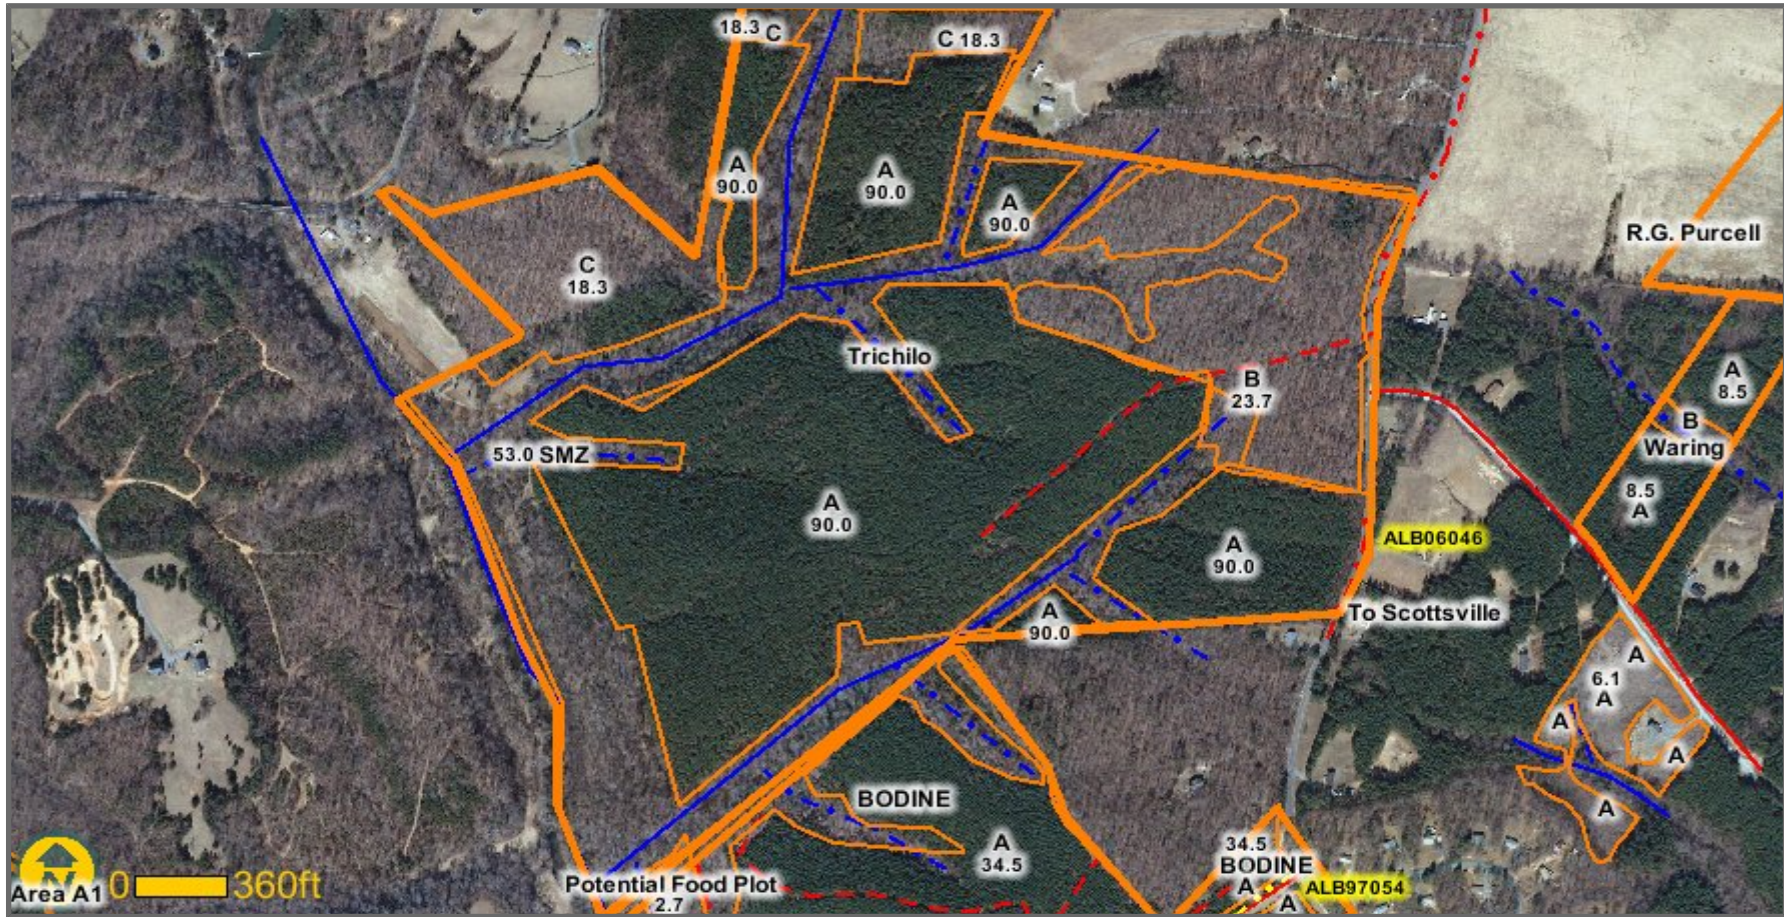

Alb-94-027

Benjamin Trichilo

RT area - parcel B - 24 acres. Plant 484 genetically improved loblolly pine per acre during winter of 2016

Map By: David B. Powell

Report Date: Friday, June 12, 2015