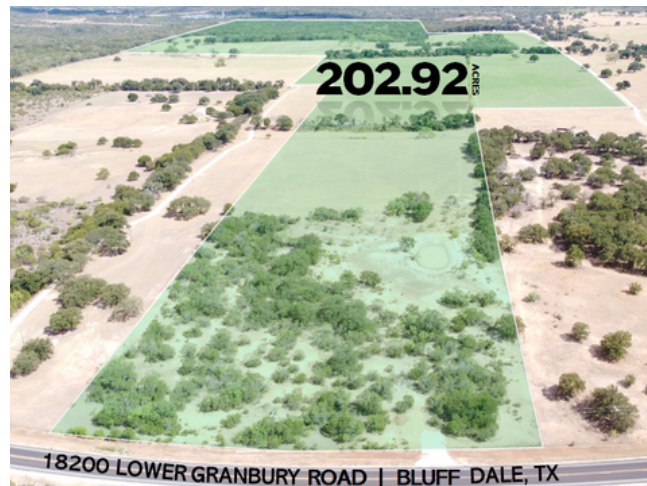

FOR SALE

AVAILABLE: 202.9 ACRES

18200 LOWER GRANBURY RD, BLUFF DALE, TX 76433

## PROPERTY FEATURES

- ✓ Land Area: 202.9 Ac
- ✓ 85+ Acres of Coastal
- ✓ 500' of FM 205 Frontage
- ✓ 90 Acres of Wooded Area
- ✓ 3 Stock Tanks, Including 1 Spring Fed
- ✓ Does Not Include Mineral Rights
- ✓ May Divide at \$15,000/acre.

# AVAILABLE: 202.9 ACRES

18200 LOWER GRANBURY RD, BLUFF DALE, TX 76433