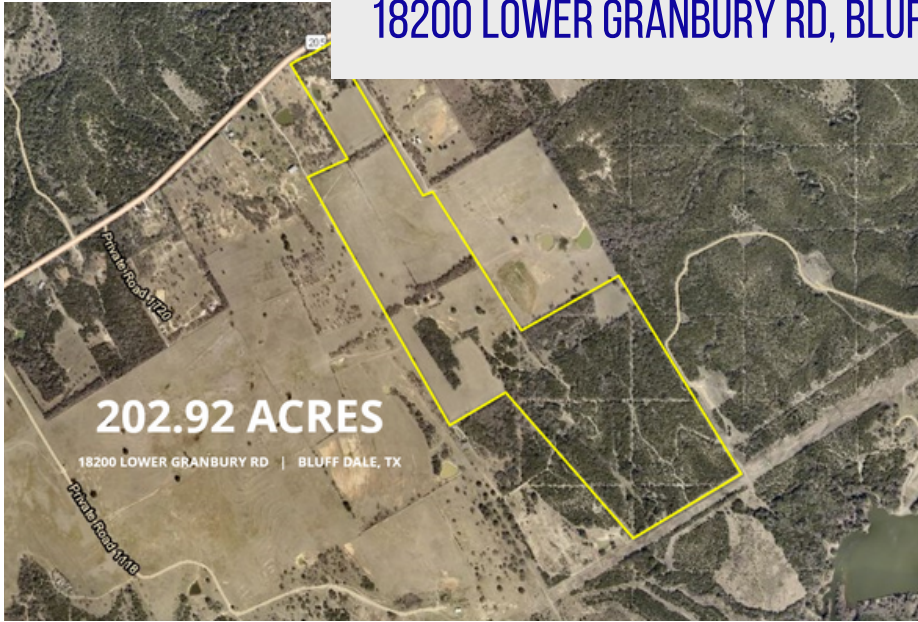

FOR SALE

AVAILABLE: 202.9 ACRES

18200 LOWER GRANBURY RD, BLUFF DALE, TX 76433

## PROPERTY FEATURES

- ✓ Land Area: 202.9 Ac
- ✓ 85+ Acres of Coastal
- ✓ 500' of FM 205 Frontage
- ✓ 90 Acres of Wooded Area
- ✓ 3 Stock Tanks, Including 1 Spring Fed
- ✓ Does Not Include Mineral Rights
- ✓ May Divide at \$15,000/acre.

# AVAILABLE: 202.9 ACRES

18200 LOWER GRANBURY RD, BLUFF DALE, TX 76433