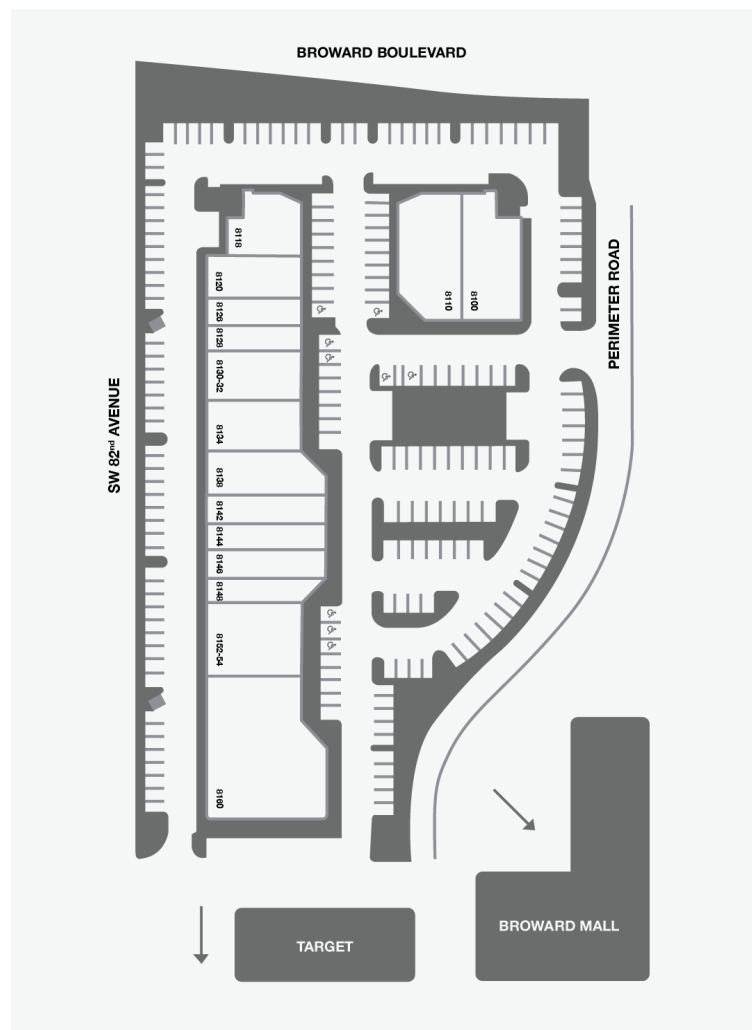

## Shopping Centre Size:

51,000 sq.ft