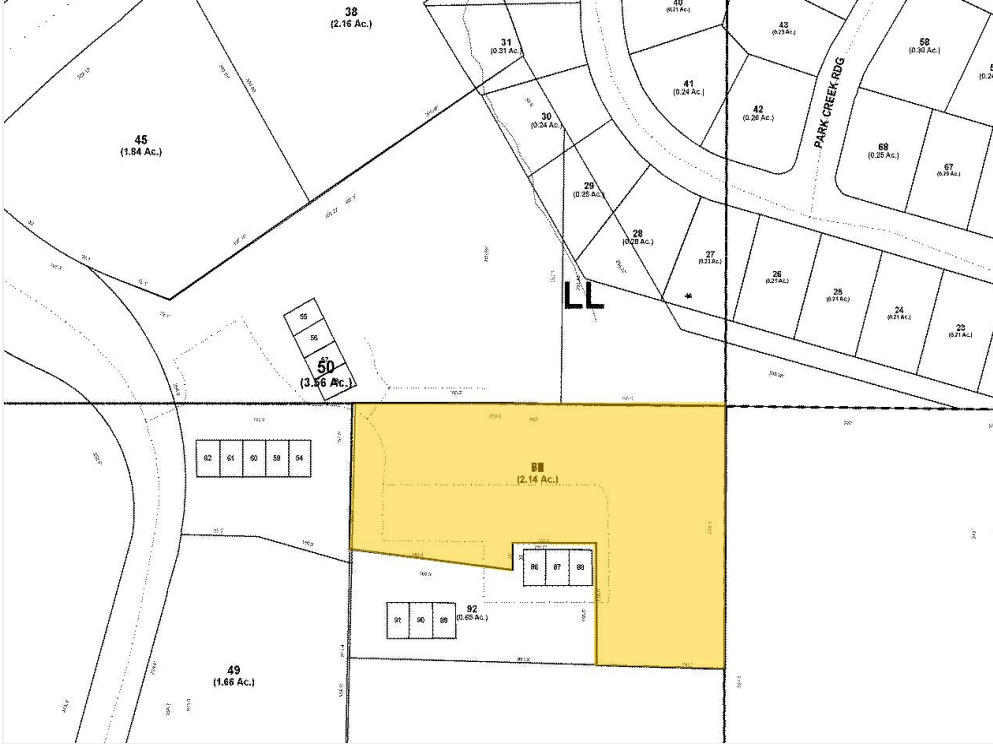

Property Photos

Ceiling - Reception Area

Plat Map

Bldg 300

11539 Park Woods Cir, Alpharetta, GA 30005

Property Photos

Floor Plan

Bldg 300