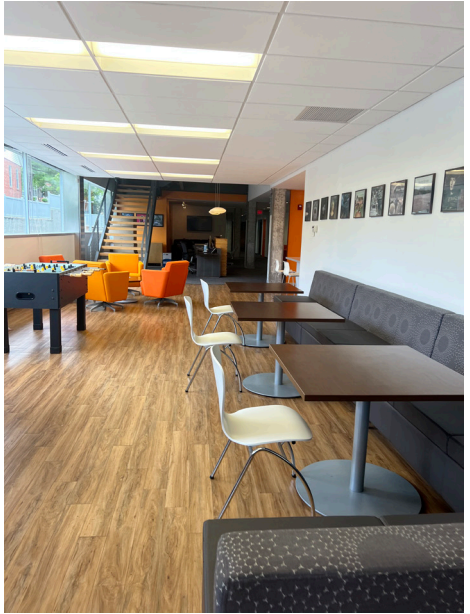

# MARYLAND PARK EAST

8251 MARYLAND AVE., CLAYTON, MO 63105

SUITE 102: 5,683 SF