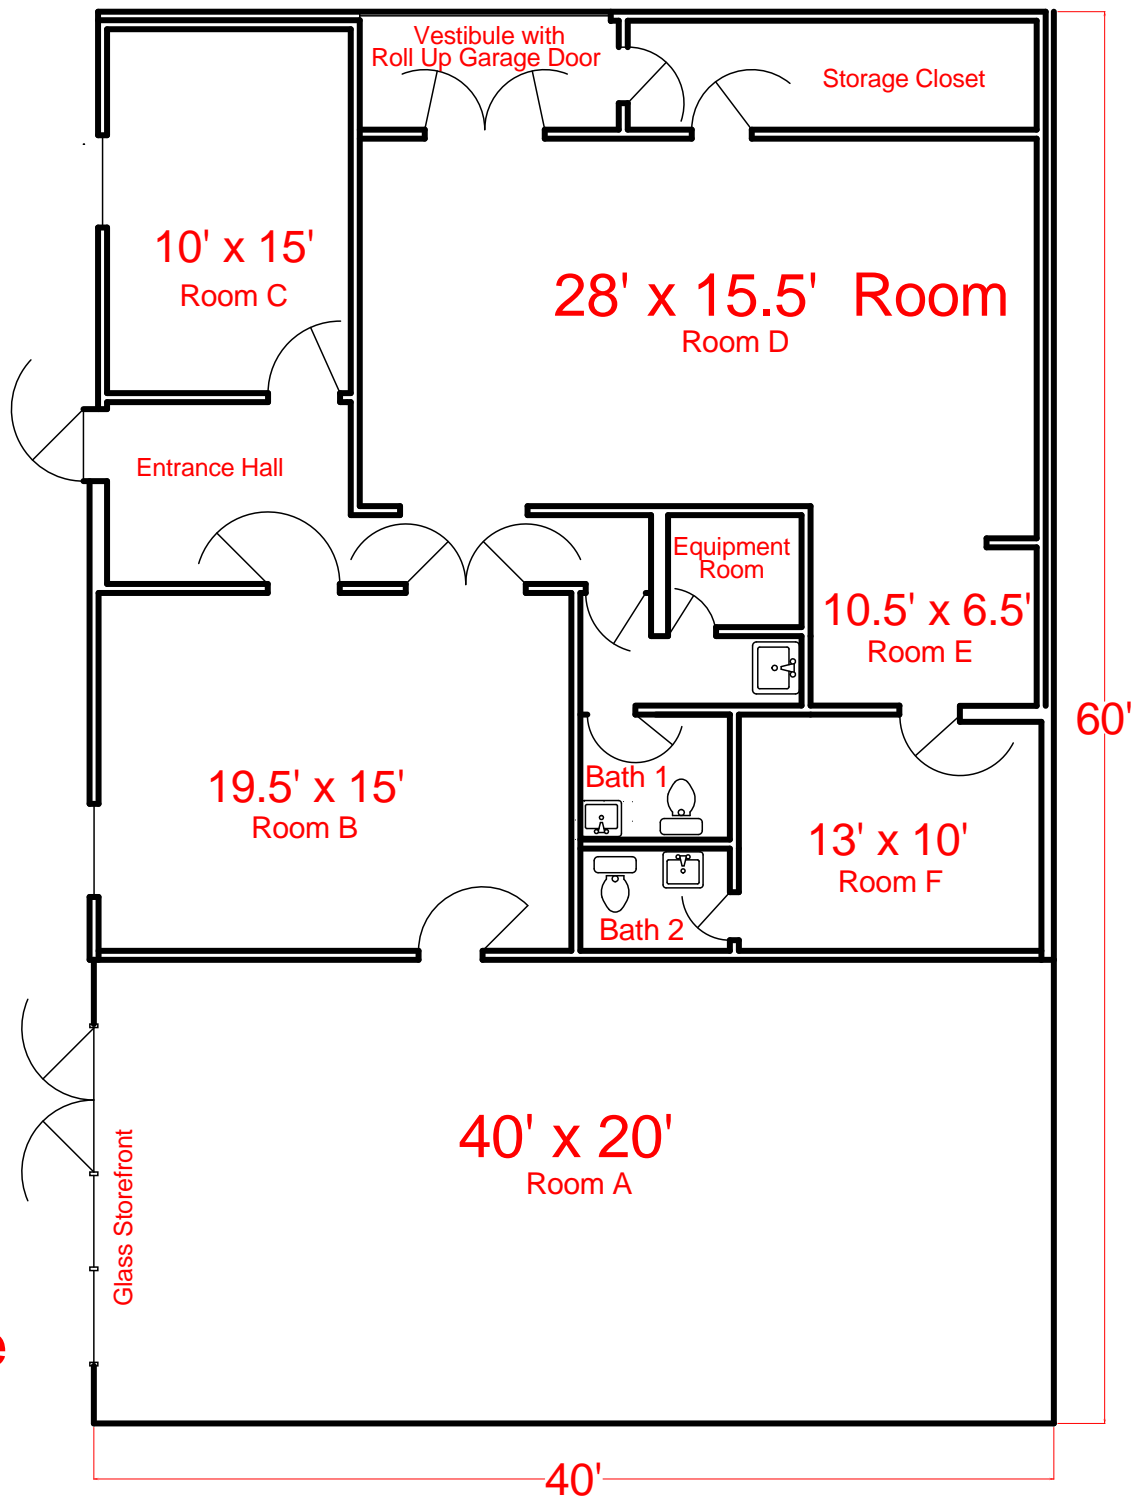

8840 7th Street Floor Plan

Total Sq/Ft
2,400 +/-

Note: All Dims are
Approximate