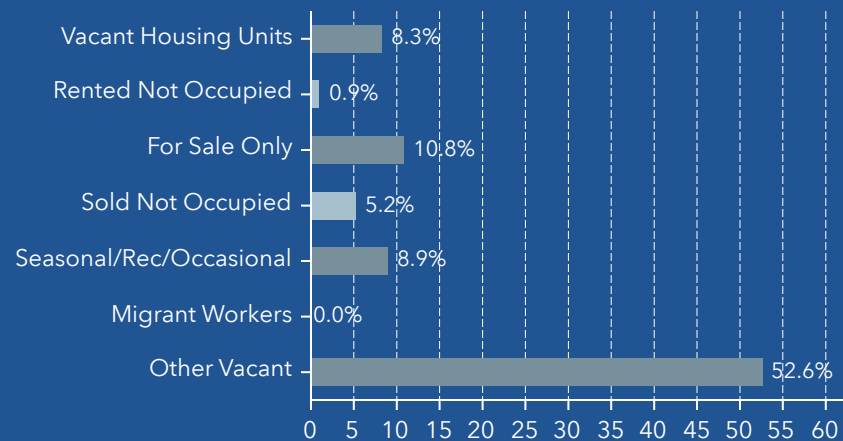

Total Housing Units by Vacancy