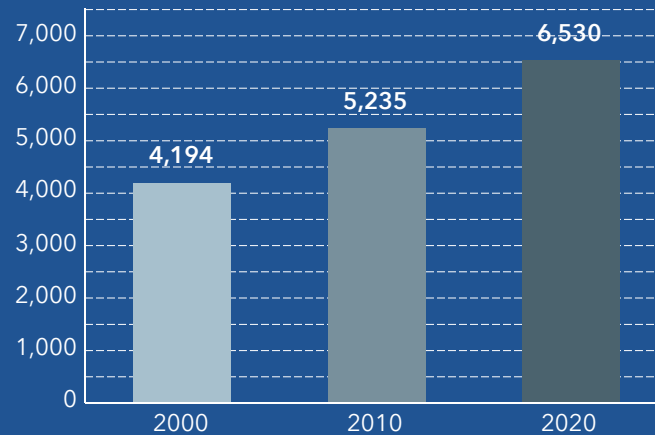

TOTAL POPULATION BY RACE

GROUP QUARTERS

POPULATION BY AGE AND RACE	Less Than 18 Years	18 Years and Older
Total	1,742	4,790
1 Race	1,601	4,587
White	1,309	3,653
Black	231	784
American Indian/Alaska Native	16	74
Asian	15	20
Pacific Islander	0	0
Some Other Race	29	55
2 or More Races	141	203