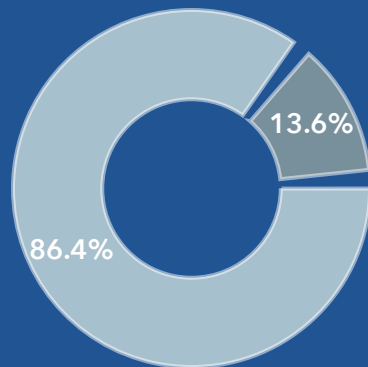

Total Housing Units by Occupancy

- Owner Occupied HUs
- Renter Occupied HUs