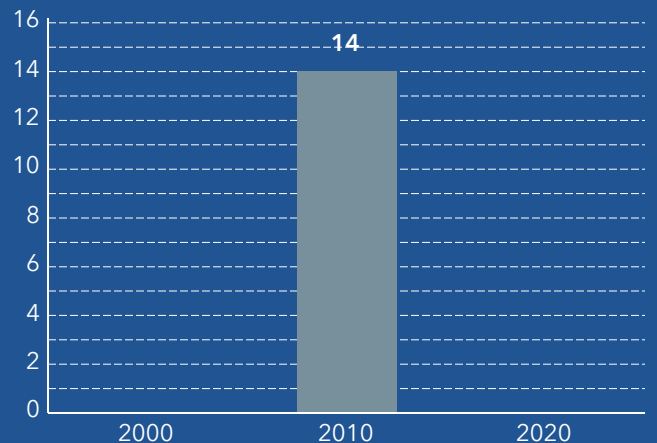

3,157
Total Population

1,227
Housing Units

390.7
Population Density

2.72
Average Household Size

1,162
Total Households

38.9
Diversity Index

HOUSEHOLD POPULATION

TOTAL POPULATION BY RACE

GROUP QUARTERS

POPULATION BY AGE AND RACE	Less Than 18 Years	18 Years and Older
Total	878	2,279
1 Race	809	2,183
White	687	1,819
Black	96	287
American Indian/Alaska Native	6	39
Asian	7	12
Pacific Islander	0	0
Some Other Race	12	26
2 or More Races	69	95