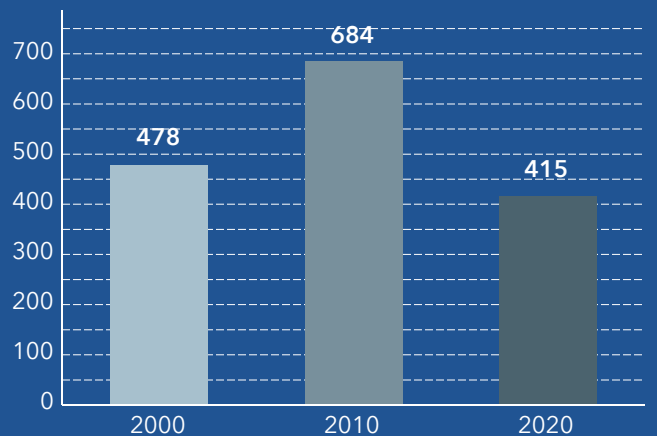

2010-2020 ANNUAL GROWTH RATE

0.10%

Population

-4.87%

Group Quarters

0.30%

Households

Source: This infographic contains data provided by U.S. Census (2000, 2010, 2020). © 2024 Esri

TOTAL POPULATION BY RACE

GROUP QUARTERS

POPULATION BY AGE AND RACE	Less Than 18 Years	18 Years and Older
Total	6,684	21,484
1 Race	6,184	20,594
White	3,403	13,388
Black	2,562	6,549
American Indian/Alaska Native	42	212
Asian	35	170
Pacific Islander	0	5
Some Other Race	141	271
2 or More Races	500	890