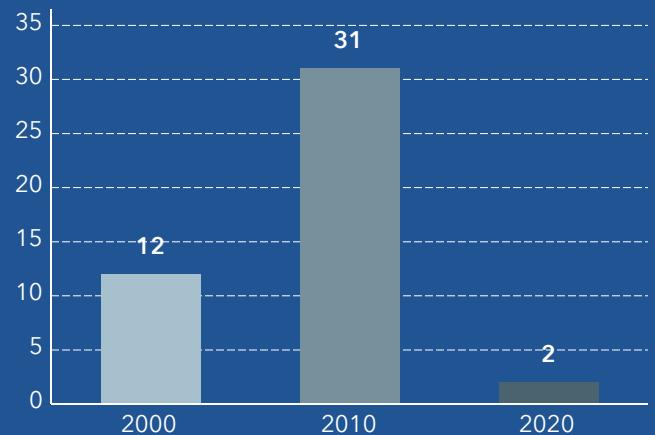

TOTAL POPULATION BY RACE

GROUP QUARTERS

POPULATION BY AGE AND RACE	Less Than 18 Years	18 Years and Older
Total	1,742	4,790
1 Race	1,601	4,587
White	1,309	3,653
Black	231	784
American Indian/Alaska Native	16	74
Asian	15	20
Pacific Islander	0	0
Some Other Race	29	55
2 or More Races	141	203