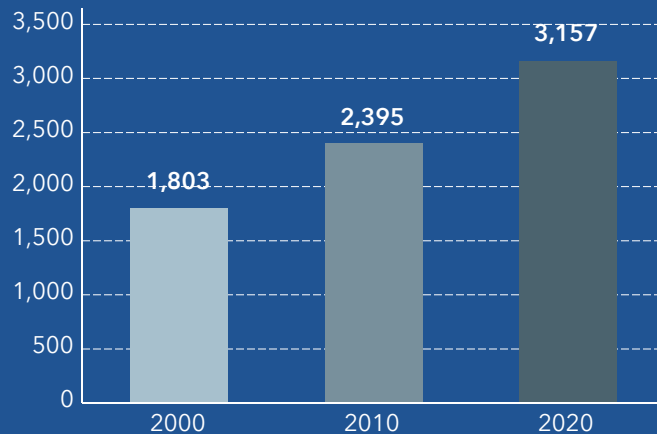

2010-2020 ANNUAL GROWTH RATE

2.74%

Population

-100.00%

Group Quarters

2.52%

Households

KEY FACTS

3,157
Total Population

1,227
Housing Units

390.7
Population Density

2.72
Average Household Size

1,162
Total Households

38.9
Diversity Index

HOUSEHOLD POPULATION

TOTAL POPULATION BY RACE

GROUP QUARTERS

POPULATION BY AGE AND RACE	Less Than 18 Years	18 Years and Older
Total	878	2,279
1 Race	809	2,183
White	687	1,819
Black	96	287
American Indian/Alaska Native	6	39
Asian	7	12
Pacific Islander	0	0
Some Other Race	12	26
2 or More Races	69	95