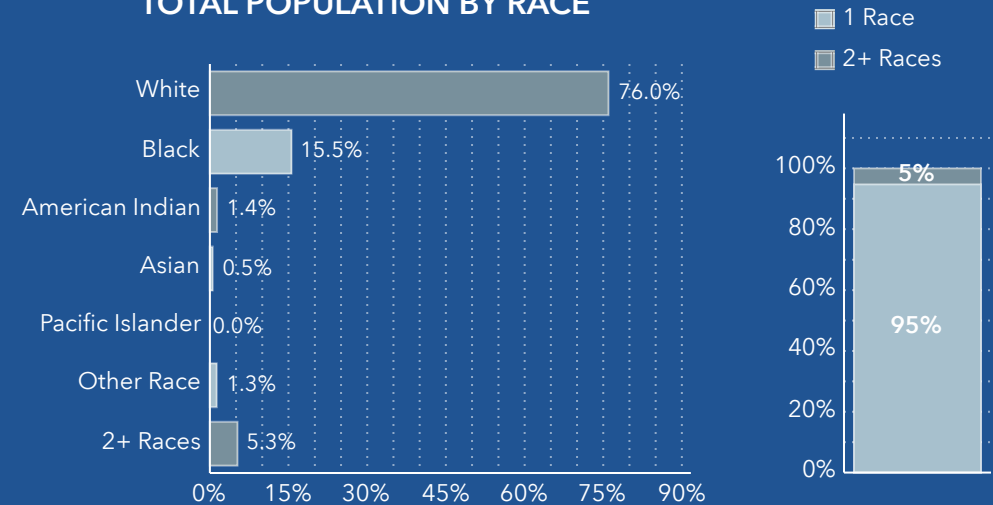

KEY FACTS

6,532
Total Population

2,580
Housing Units

168.5
Population Density

2.78
Average Household Size

2,350
Total Households

43.1
Diversity Index

HOUSEHOLD POPULATION

TOTAL POPULATION BY RACE

GROUP QUARTERS

POPULATION BY AGE AND RACE	Less Than 18 Years	18 Years and Older
Total	1,742	4,790
1 Race	1,601	4,587
White	1,309	3,653
Black	231	784
American Indian/Alaska Native	16	74
Asian	15	20
Pacific Islander	0	0
Some Other Race	29	55
2 or More Races	141	203