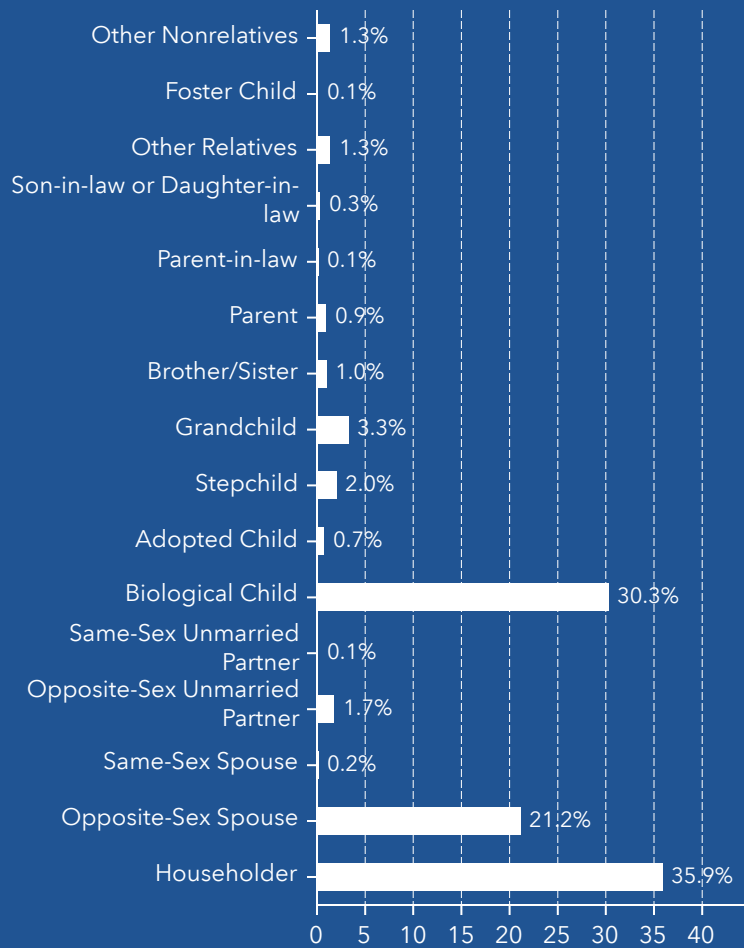

GROUP QUARTERS

POPULATION BY AGE AND RACE	Less Than 18 Years	18 Years and Older
Total	878	2,279
1 Race	809	2,183
White	687	1,819
Black	96	287
American Indian/Alaska Native	6	39
Asian	7	12
Pacific Islander	0	0
Some Other Race	12	26
2 or More Races	69	95

Population by Relationship

HISPANIC POPULATION BY AGE AND RACE	Less Than 18 Years	18 Years and Older	Total
Total	30	63	93
1 Race	15	42	57
White	8	12	20
Black	0	1	1
American Indian/Alaska Native	1	8	9
Asian	0	0	0
Pacific Islander	0	0	0
Some Other Race	6	21	27
2 or More Races	15	21	36