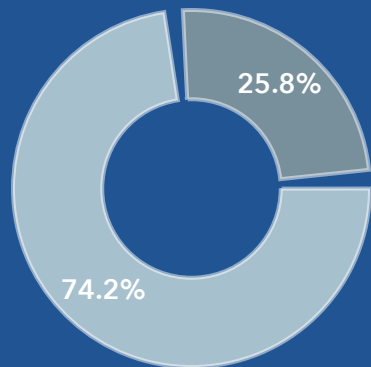

Total Housing Units by Occupancy

- Owner Occupied HUs
- Renter Occupied HUs