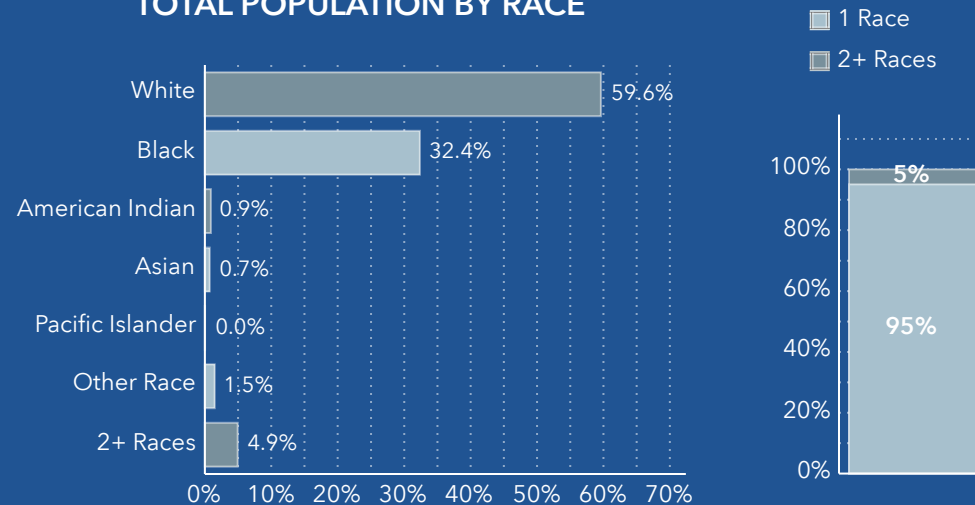

KEY FACTS

28,168
Total Population

11,984
Housing Units

195.0
Population Density

2.53
Average Household Size

10,972
Total Households

56.8
Diversity Index

HOUSEHOLD POPULATION

TOTAL POPULATION BY RACE

GROUP QUARTERS

POPULATION BY AGE AND RACE	Less Than 18 Years	18 Years and Older
Total	6,684	21,484
1 Race	6,184	20,594
White	3,403	13,388
Black	2,562	6,549
American Indian/Alaska Native	42	212
Asian	35	170
Pacific Islander	0	5
Some Other Race	141	271
2 or More Races	500	890