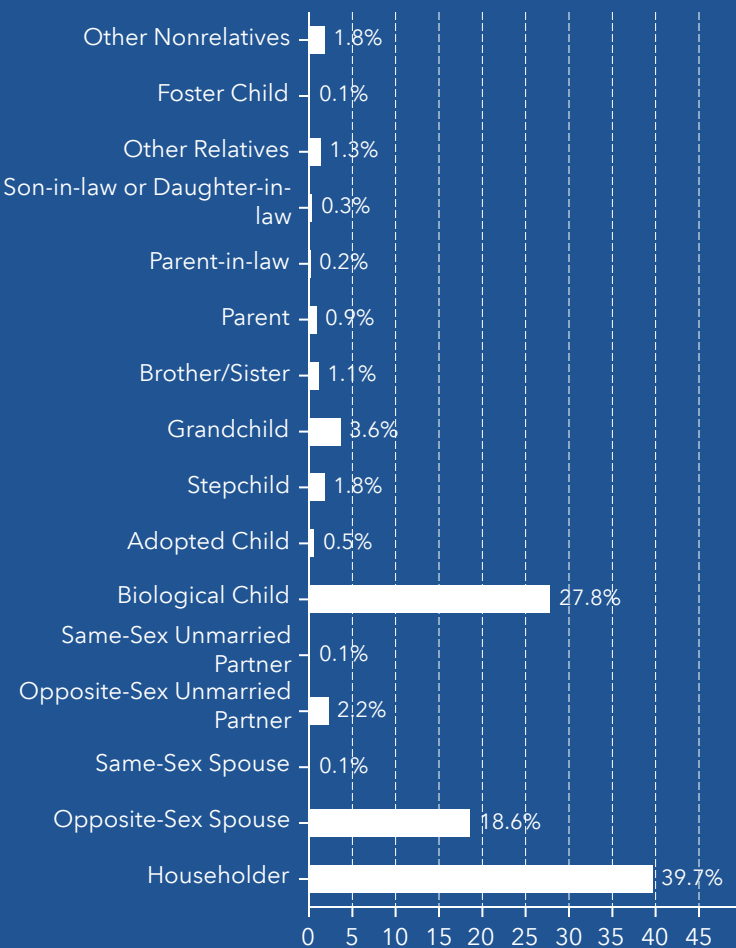

2020 Census Summary

1533 Highway 171, Stonewall, Louisiana, 71078

Drive time of 15 minutes

The 2020 Census data includes information on population and housing as well as detailed data on age, sex, race, Hispanic origin, household and family type, relationship to householder, group quarters population, housing occupancy, and tenure.

KEY FACTS

28,168 Total Population	11,984 Housing Units	195.0 Population Density	2.53 Average Household Size	10,972 Total Households	56.8 Diversity Index

Population by Relationship

HISPANIC POPULATION BY AGE AND RACE	Less Than 18 Years	18 Years and Older	Total
Total	322	638	960
1 Race	210	421	631
White	86	143	229
Black	11	20	31
American Indian/Alaska Native	6	24	29
Asian	1	3	4
Pacific Islander	0	0	0
Some Other Race	107	231	338
2 or More Races	112	217	329

NON-HISPANIC POPULATION BY AGE AND RACE	Less Than 18 Years	18 Years and Older	Total
Total	6,362	20,846	27,208
1 Race	5,974	20,173	26,147
White	3,318	13,245	16,563
Black	2,552	6,529	9,081
American Indian/Alaska Native	36	188	224
Asian	34	166	200
Pacific Islander	0	5	6
Some Other Race	34	40	74
2 or More Races	388	673	1,061

Source: This infographic contains data provided by U.S. Census (2000, 2010, 2020). © 2024 Esri