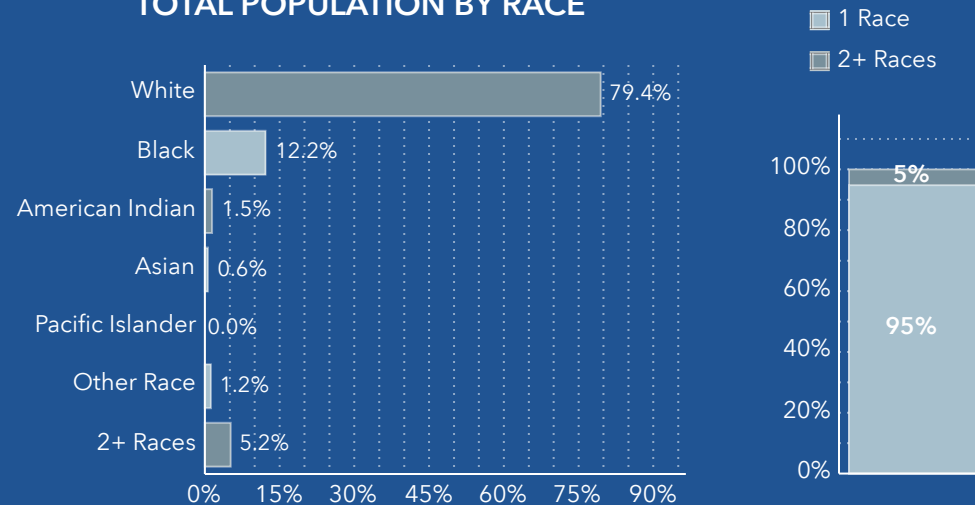

3,157
Total Population

1,227
Housing Units

390.7
Population Density

2.72
Average Household Size

1,162
Total Households

38.9
Diversity Index

HOUSEHOLD POPULATION

TOTAL POPULATION BY RACE

GROUP QUARTERS

POPULATION BY AGE AND RACE	Less Than 18 Years	18 Years and Older
Total	878	2,279
1 Race	809	2,183
White	687	1,819
Black	96	287
American Indian/Alaska Native	6	39
Asian	7	12
Pacific Islander	0	0
Some Other Race	12	26
2 or More Races	69	95