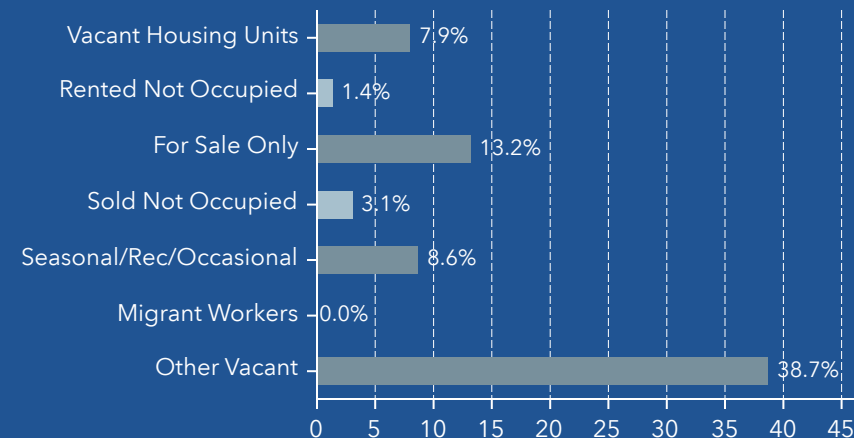

Total Housing Units by Vacancy