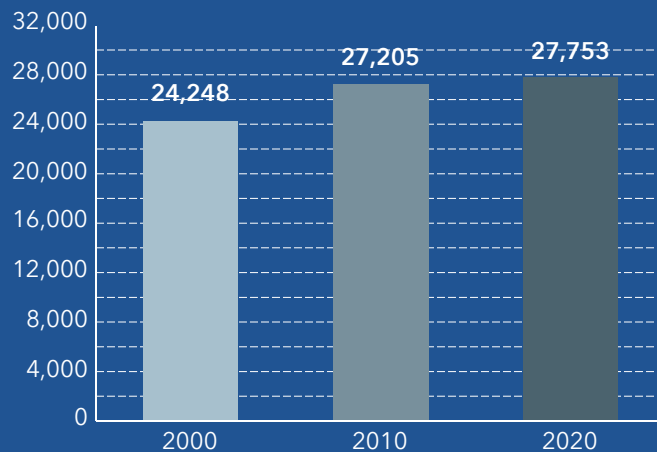

TOTAL POPULATION BY RACE

GROUP QUARTERS

POPULATION BY AGE AND RACE	Less Than 18 Years	18 Years and Older
Total	6,684	21,484
1 Race	6,184	20,594
White	3,403	13,388
Black	2,562	6,549
American Indian/Alaska Native	42	212
Asian	35	170
Pacific Islander	0	5
Some Other Race	141	271
2 or More Races	500	890