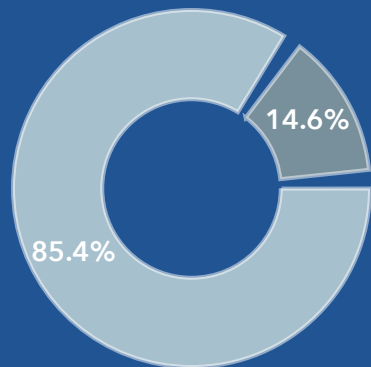

Total Housing Units by Occupancy

- Owner Occupied HUs
- Renter Occupied HUs