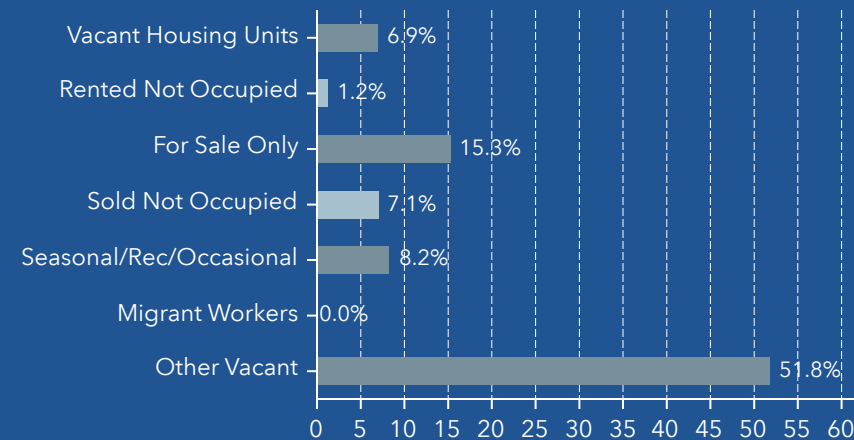

Total Housing Units by Vacancy