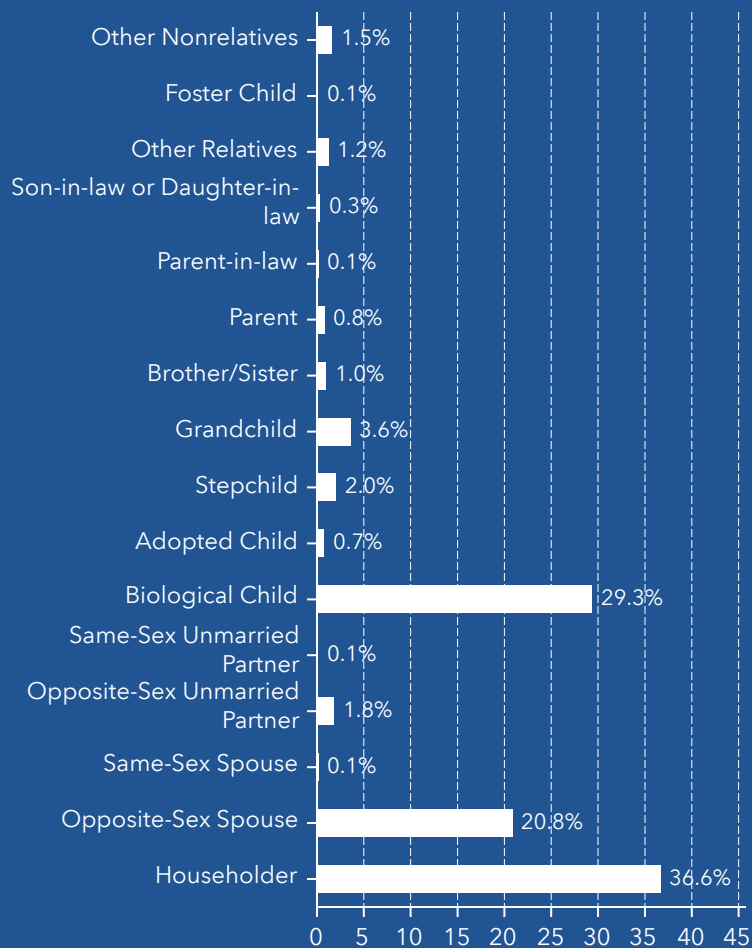

TOTAL POPULATION BY RACE

GROUP QUARTERS

POPULATION BY AGE AND RACE	Less Than 18 Years	18 Years and Older
Total	1,742	4,790
1 Race	1,601	4,587
White	1,309	3,653
Black	231	784
American Indian/Alaska Native	16	74
Asian	15	20
Pacific Islander	0	0
Some Other Race	29	55
2 or More Races	141	203

Population by Relationship

HISPANIC POPULATION BY AGE AND RACE	Less Than 18 Years	18 Years and Older	Total
Total	67	130	198
1 Race	39	87	126
White	18	24	43
Black	0	3	3
American Indian/Alaska Native	2	13	15
Asian	0	0	0
Pacific Islander	0	0	0
Some Other Race	19	47	65
2 or More Races	29	43	72