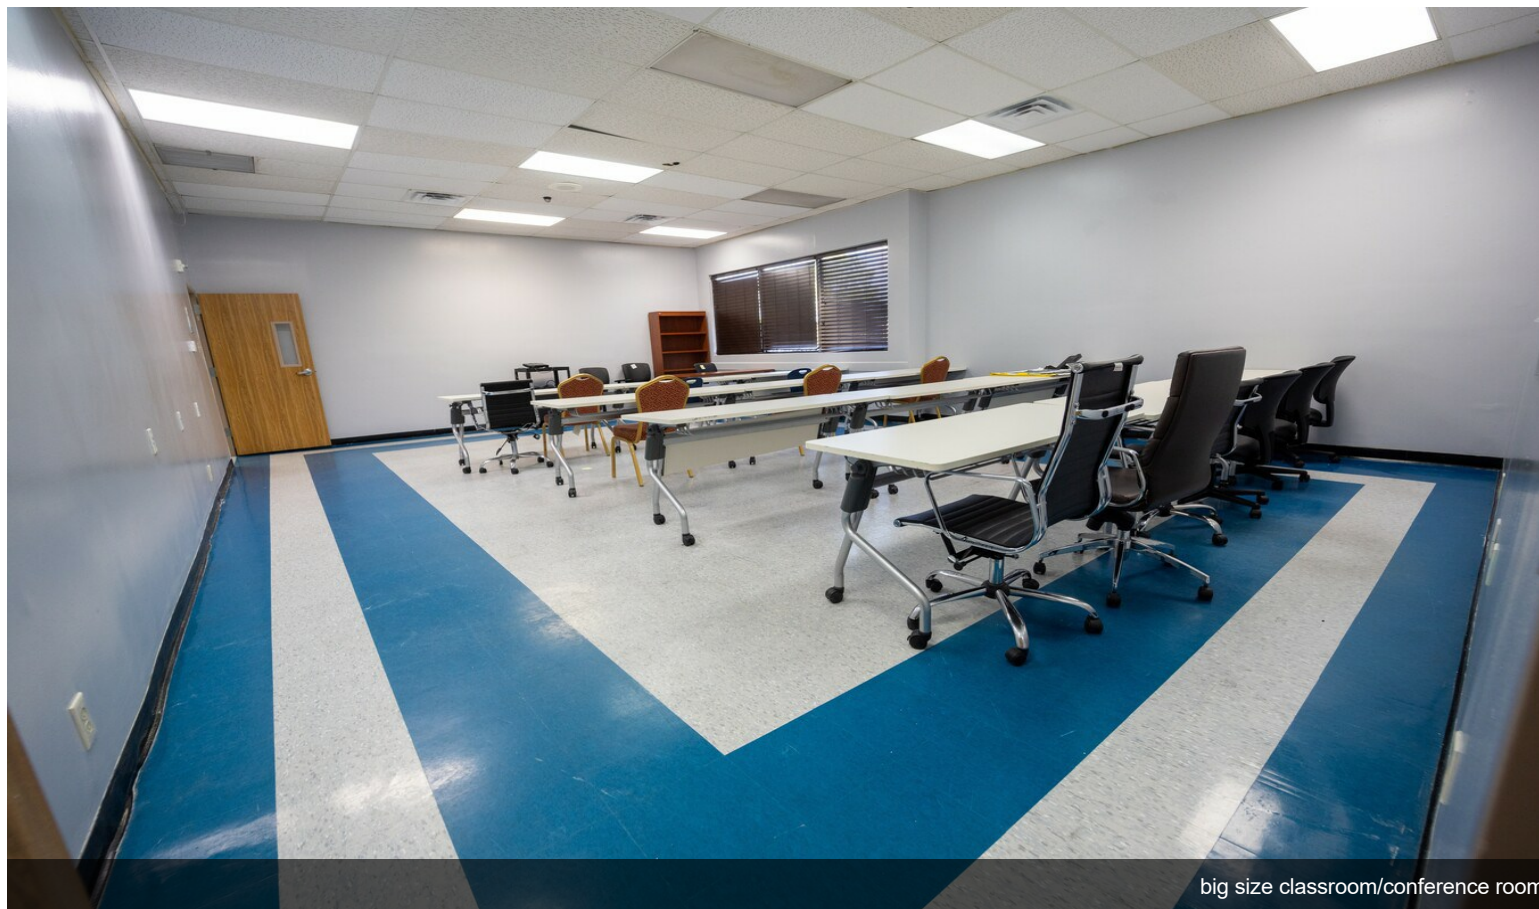

administrative building and in good use until sold....

- This is a 23,715.3 SF (1.4 acres) property, with parking lot, a field for playground and a sport court.
- It is easily accessible by buses, with minimum or no traffic, and in a prime and good location.
- It was used as a school building, and still primarily occupied as an administrative building and in good use until sold.
- This property is located in the Southwest of Houston.
- The Property is for sale or lease.

5435 S Braeswood Blvd, Houston, TX 77096

Property Photos

Teachers Lounge

Vast hallway, formerly used as cafeteria (max occupancy of 185)

Property Photos

Interior_Hallway

big size classroom/conference room

Property Photos

Interior_2

Indoor Gym/ *Cubicles were placed during the pandemic to provide online education

Property Photos

Sport Court

Playground

Property Photos

Sport Court_Air view

Air View