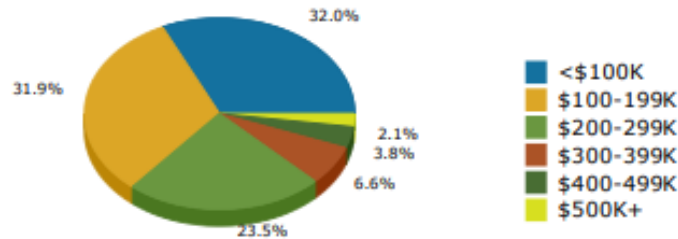

2021-2026 Annual Growth Rate