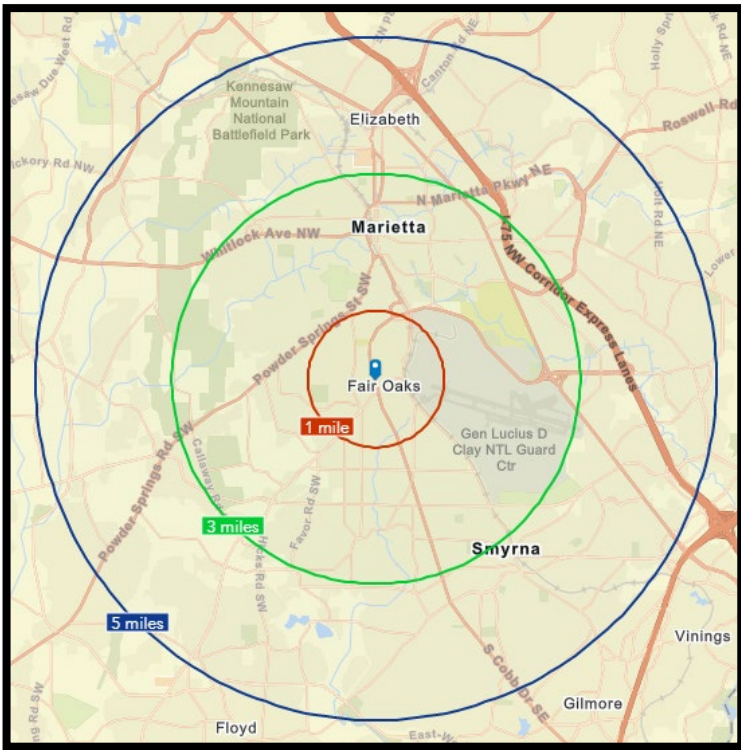

Offering Price - \$495,000 per Acre

TOPOGRAPHY MAP

ZONING MAP

SUBMARKET AERIAL

DISTANCE MAP

Demographics Esri 2021

	Population	# of Households	Avg Household Income	Median Age
1 Mile	11,832	4,022	\$54,370	31
1-3 Miles	83,198	29,072	\$75,353	32
3-5 Miles	217,722	85,575	\$86,329	35

2021 Home Value

2021-2026 Annual Growth Rate

1 mile

Trends 2021-2026