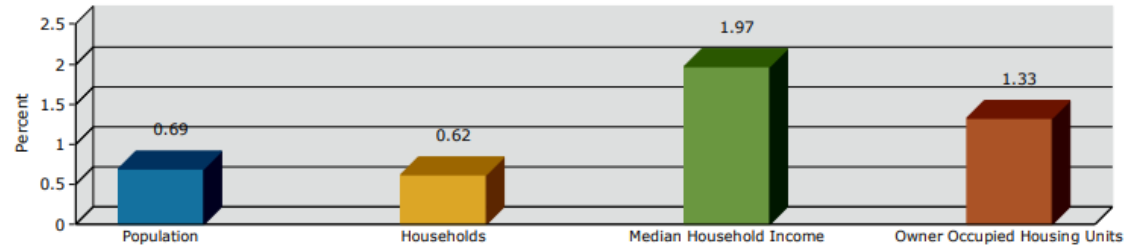

Offering Price - \$495,000 per Acre

TOPOGRAPHY MAP

ZONING MAP

SUBMARKET AERIAL

DISTANCE MAP

Demographics Esri 2021

	Population	# of Households	Avg Household Income	Median Age
1 Mile	11,832	4,022	\$54,370	31
1-3 Miles	83,198	29,072	\$75,353	32
3-5 Miles	217,722	85,575	\$86,329	35

2021 Home Value

2021-2026 Annual Growth Rate

1 mile

Trends 2021-2026