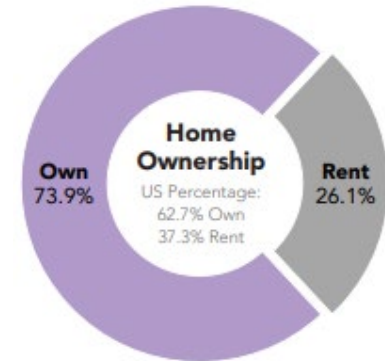

2021-2026 Annual Growth Rate