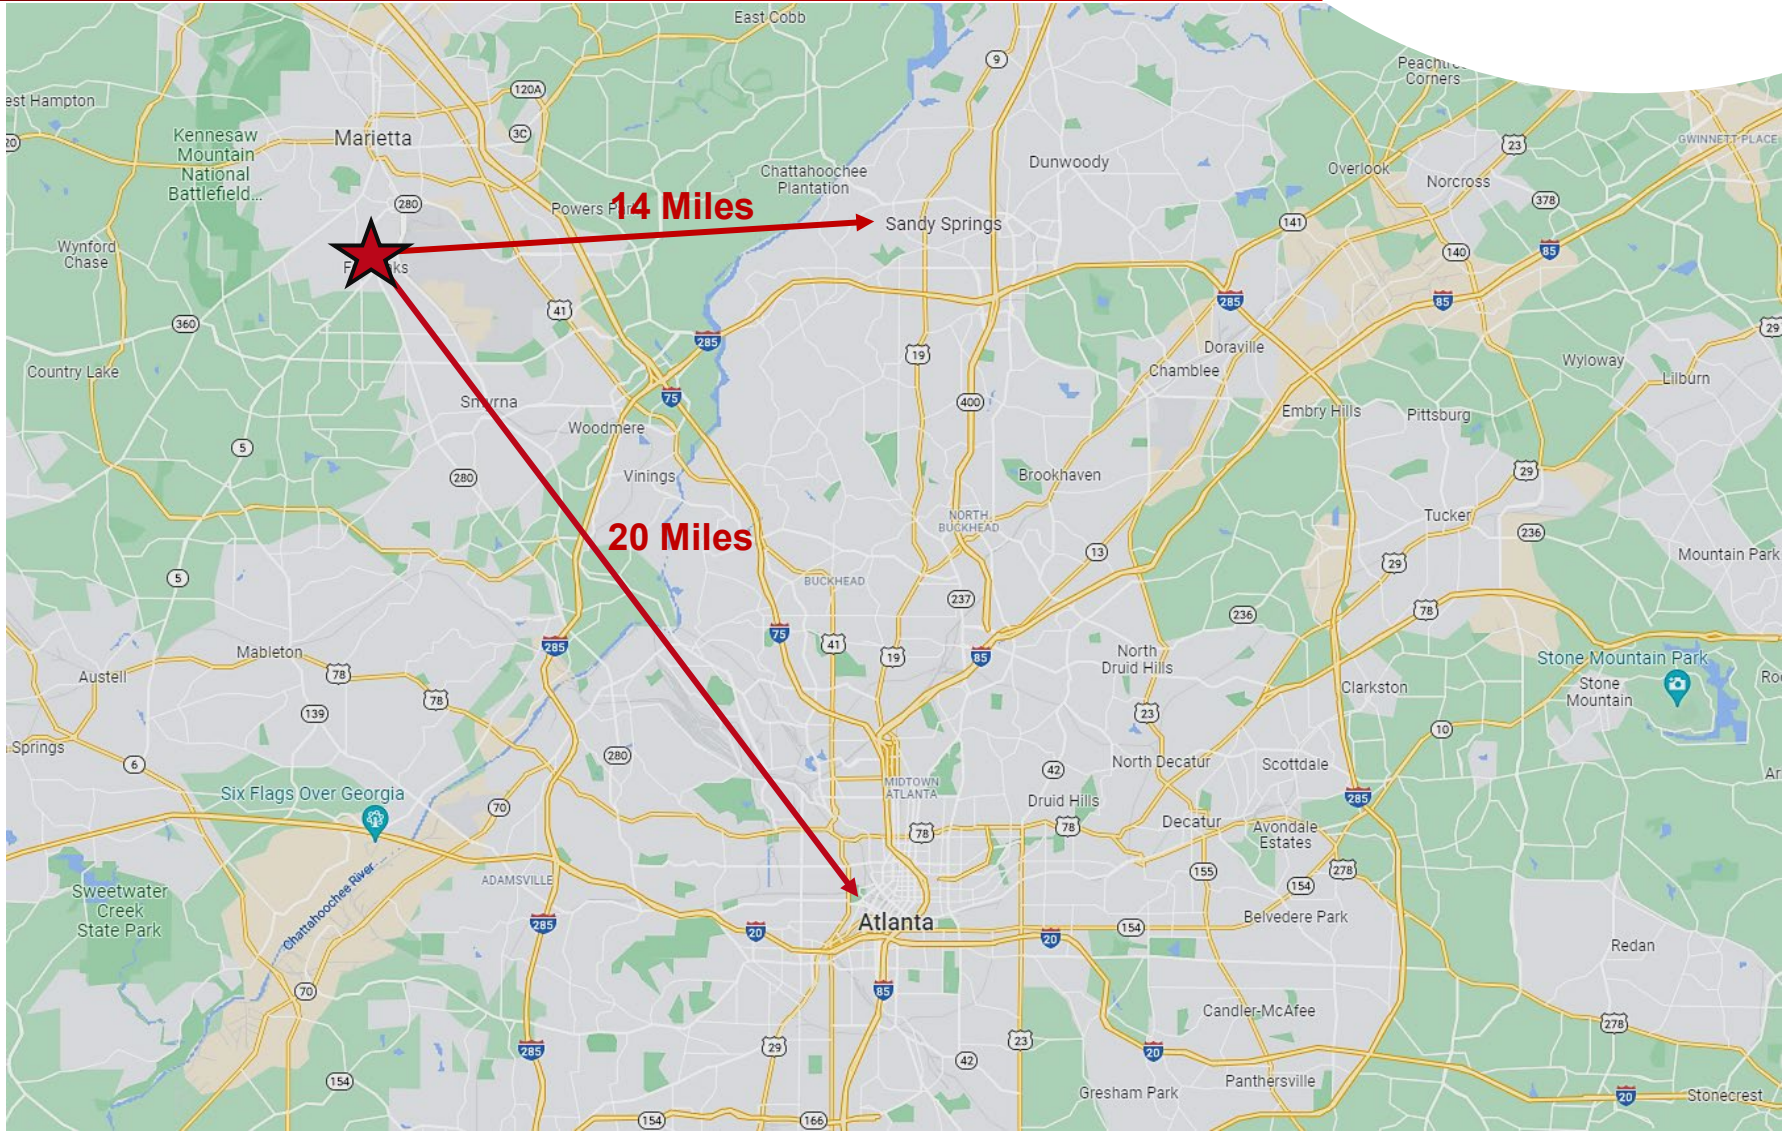

Offering Price - \$495,000 per Acre

TOPOGRAPHY MAP

ZONING MAP

SUBMARKET AERIAL

DISTANCE MAP

Demographics Esri 2021

	Population	# of Households	Avg Household Income	Median Age
1 Mile	11,832	4,022	\$54,370	31
1-3 Miles	83,198	29,072	\$75,353	32
3-5 Miles	217,722	85,575	\$86,329	35