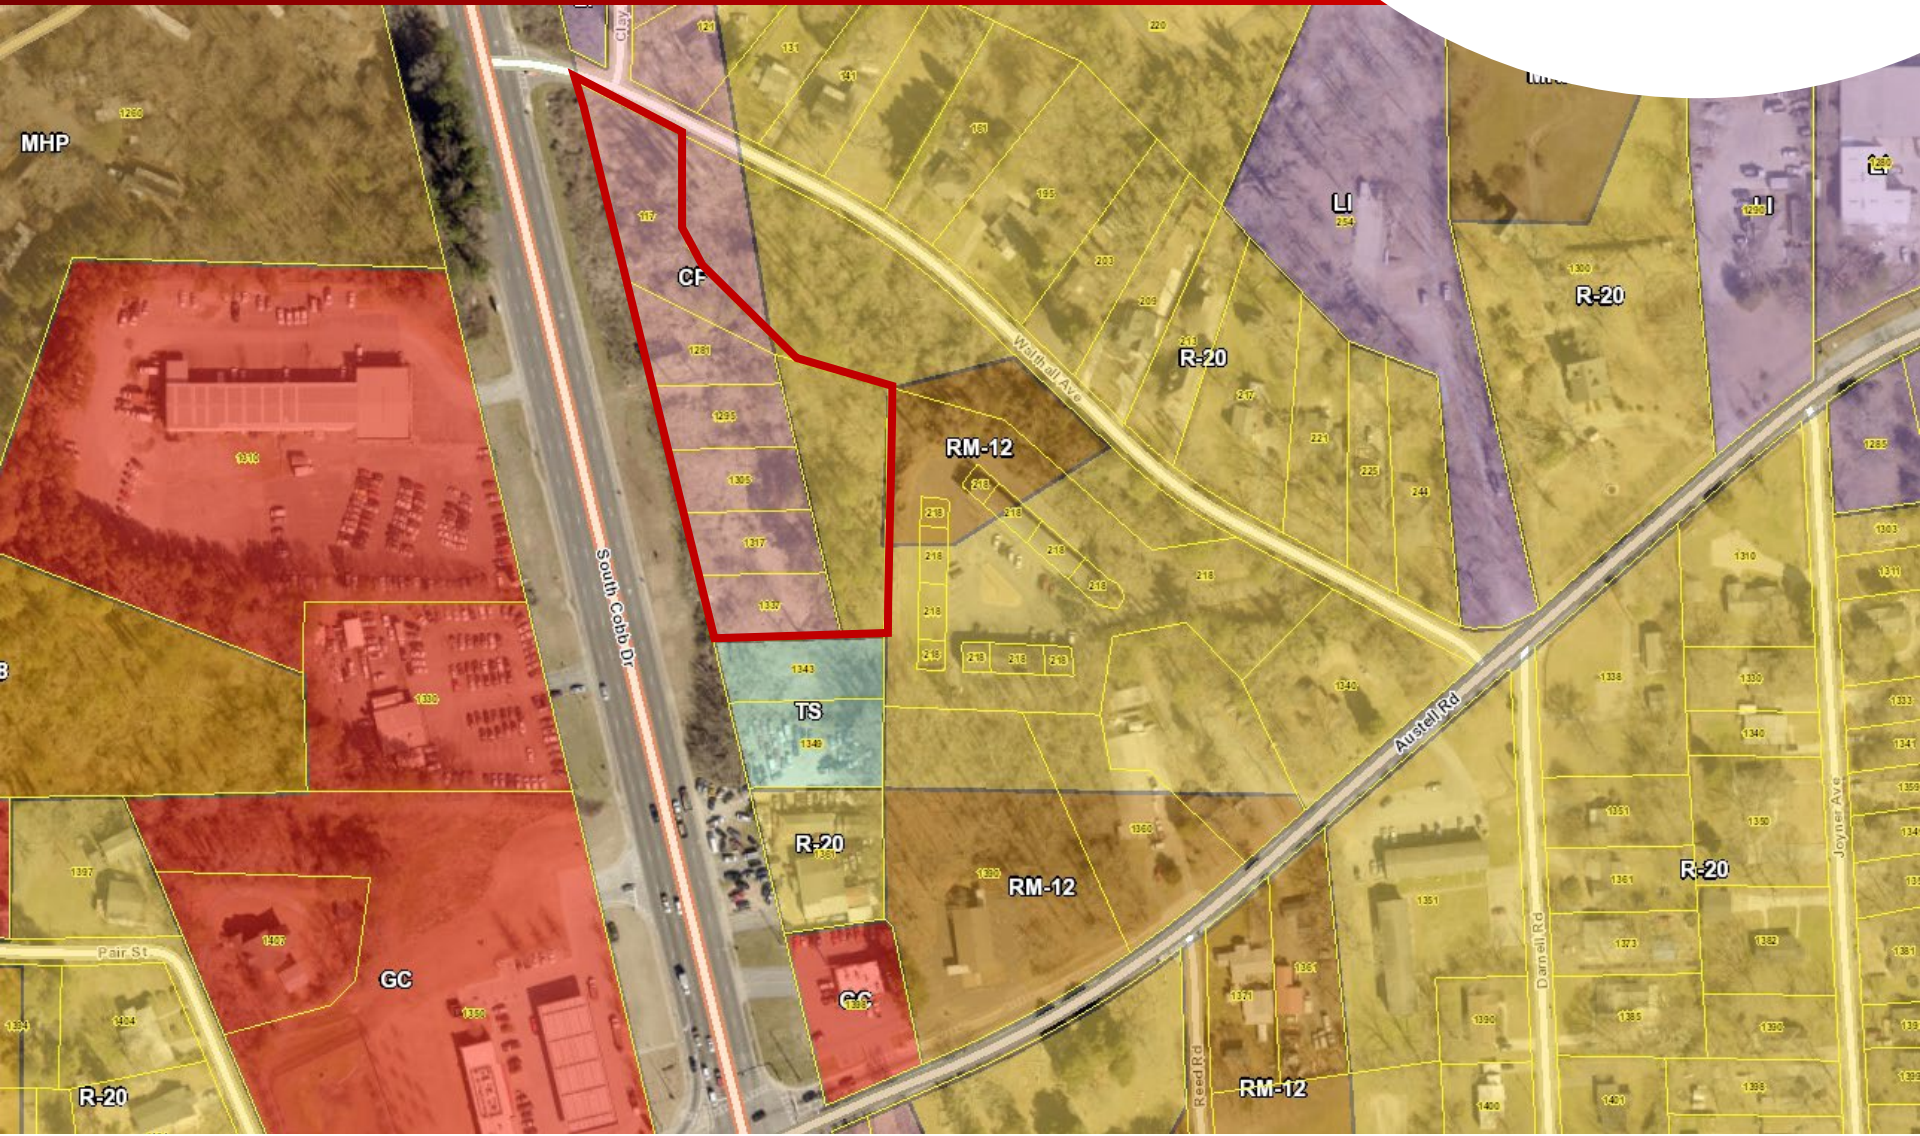

404.790.6100

rarmstrong@AtlantaLandGroup.com

Rosetta Dillard

404.680.1895

rdillard@AtlantaLandGroup.com

PROPERTY OVERVIEW

- +/- 2.4 Acres – 7 Parcels
- Cobb County
- Zoned CF & R-20
- +/- 622 ft Frontage on S Cobb Drive
- Future Land Use: Community Activity Center
- Rolling Topography
- All Utilities Available
- Additional Acreage Available
- Proximate to Dobbins Air Base

Offering Price - \$495,000 per Acre

TOPOGRAPHY MAP

ZONING MAP

SUBMARKET AERIAL

DISTANCE MAP

Demographics Esri 2021

	Population	# of Households	Avg Household Income	Median Age
1 Mile	11,832	4,022	\$54,370	31
1-3 Miles	83,198	29,072	\$75,353	32
3-5 Miles	217,722	85,575	\$86,329	35