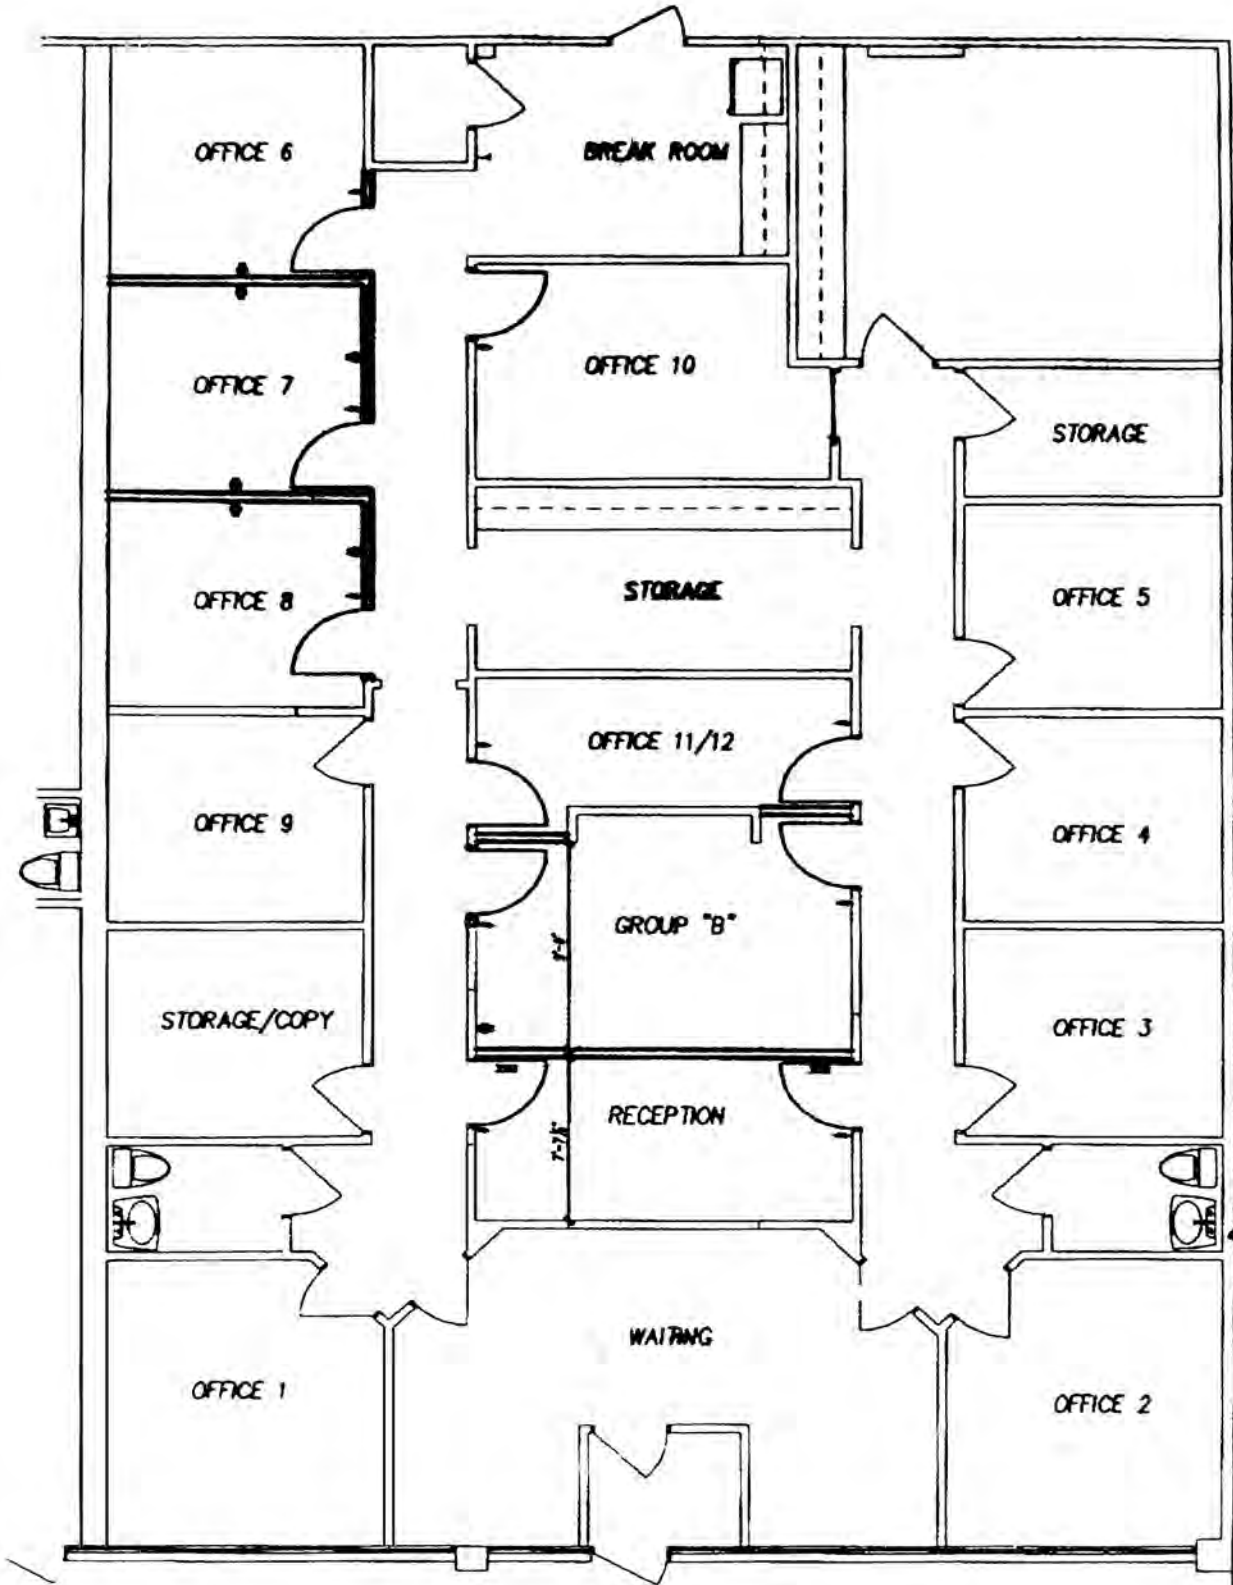

**PROPERTY
FOR LEASE**

**829 Campus Dr
JOLIET, IL**

3,500 sf available

JONATHAN SHARP
(815)321-4612
jsharp@buildsharp.com

**SPRING
REALTY**

PROPERTY FOR LEASE

829 Campus Dr
JOLIET, IL

JONATHAN SHARP
(815)321-4612
jsharp@buildsharp.com