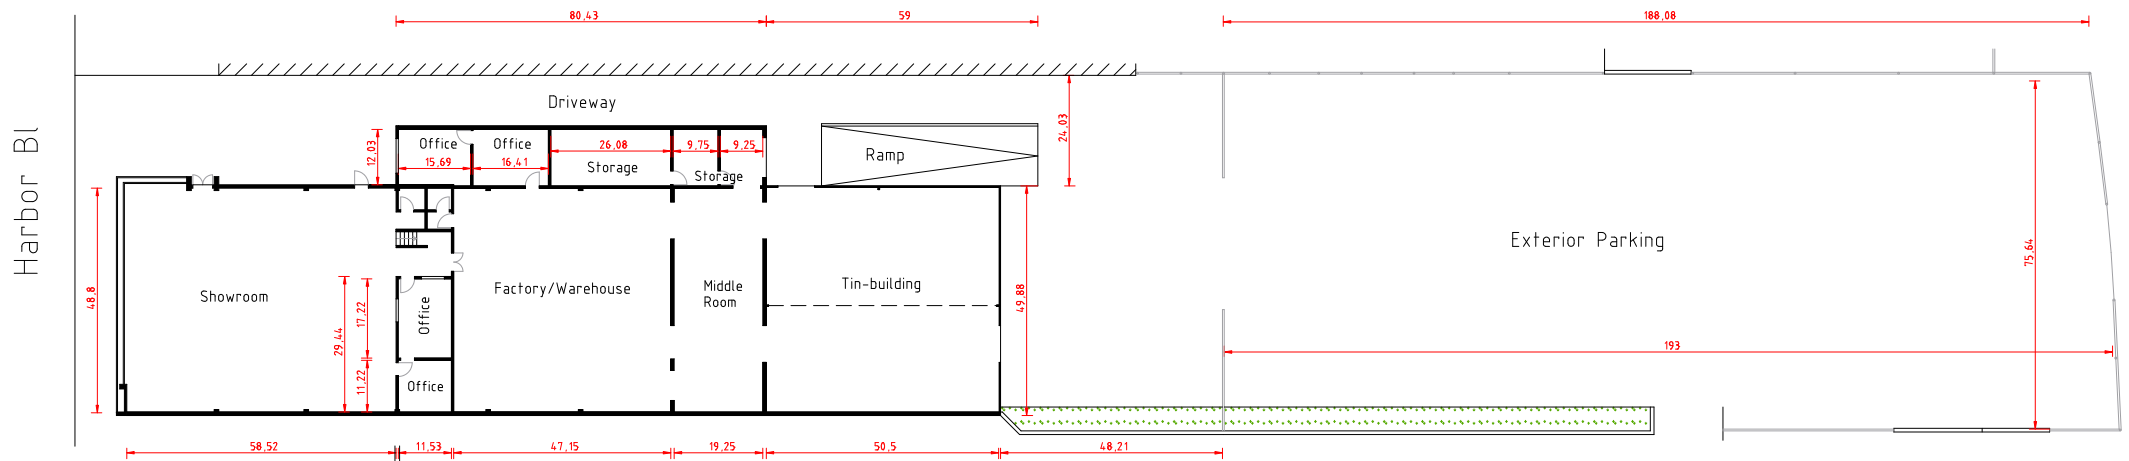

UPPER LEVEL

FIRST LEVEL

Site Plan: 1998 HARBOR BL - COSTA MESA, CA

SCALE:
* Measurements are in feet