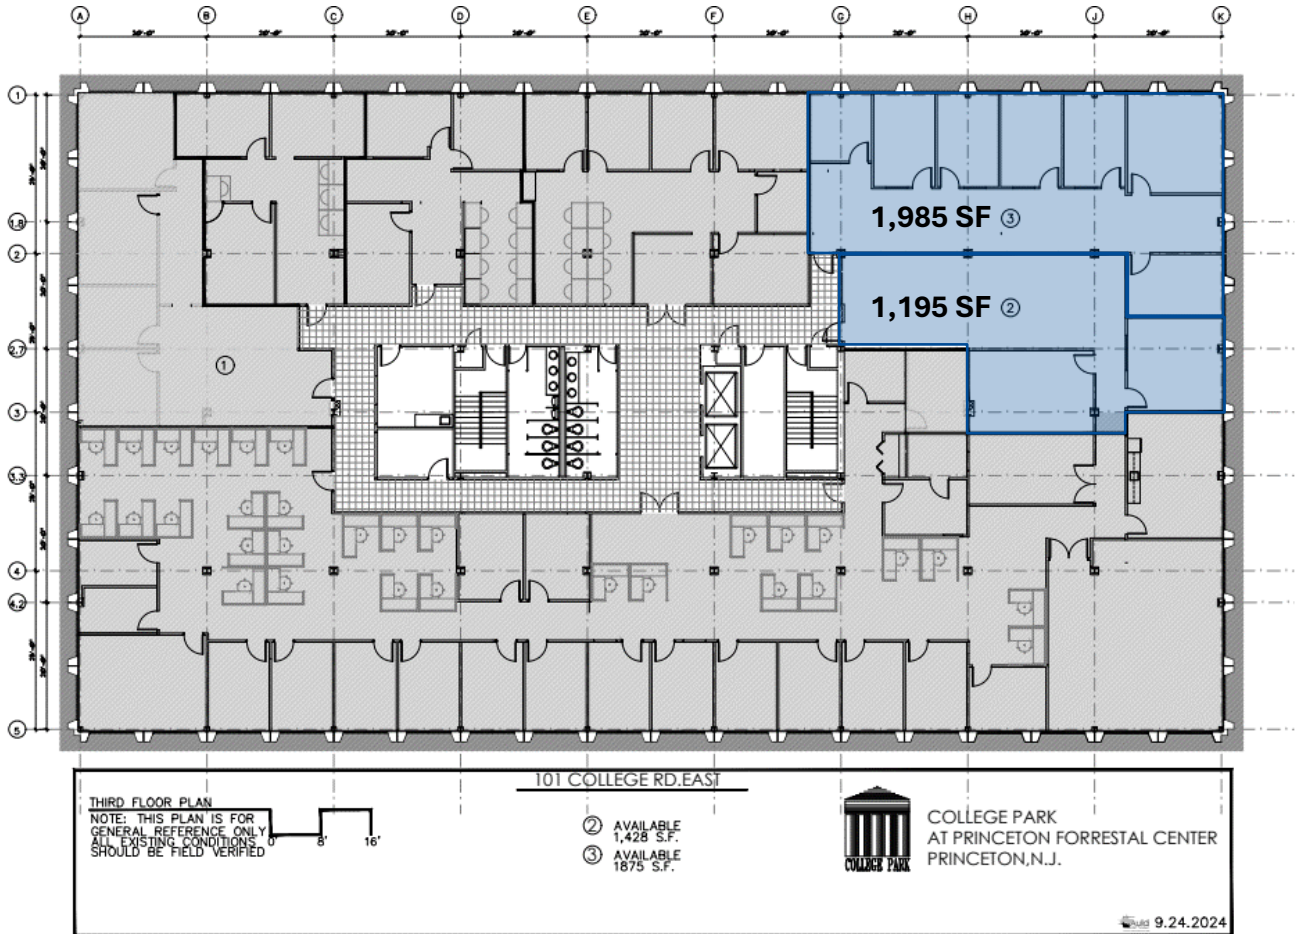

101 College Road East
Princeton, NJ 08540

For Lease
18,284 SF
Class A Office Space

1st Floor | 10,000 SF

2nd Floor | 5,104 SF

101 College Road East
Princeton, NJ 08540

For Lease
18,284 SF
Class A Office Space

3rd Floor | 3,180 SF

College Park At Princeton Forrestal Center:
Home to one of the Area's Most Award-Winning Office Complexes.
Three miles from Princeton University and just off U.S. Route 1, you'll find a peaceful co-existence of nature and business.