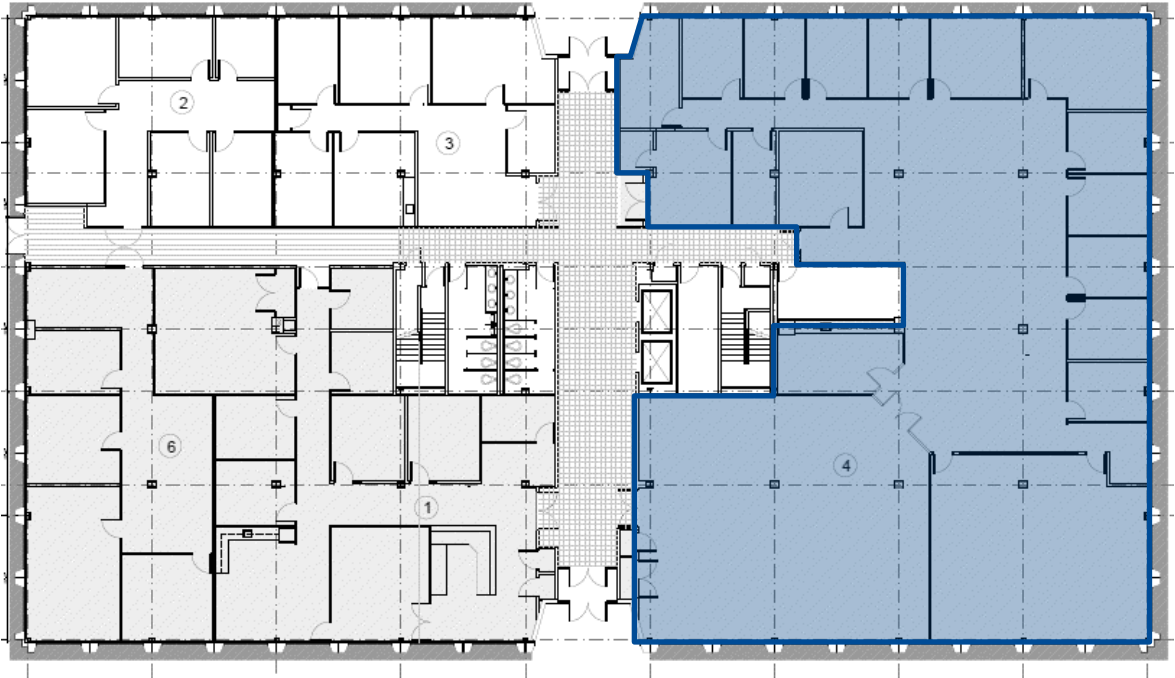

101 College Road East
Princeton, NJ 08540

For Lease
18,284 SF
Class A Office Space

1st Floor | 10,000 SF

2nd Floor | 5,104 SF

101 College Road East
Princeton, NJ 08540

For Lease
18,284 SF
Class A Office Space

3rd Floor | 3,180 SF

College Park At Princeton Forrestal Center:
Home to one of the Area's Most Award-Winning Office Complexes.
Three miles from Princeton University and just off U.S. Route 1, you'll find a peaceful co-existence of nature and business.