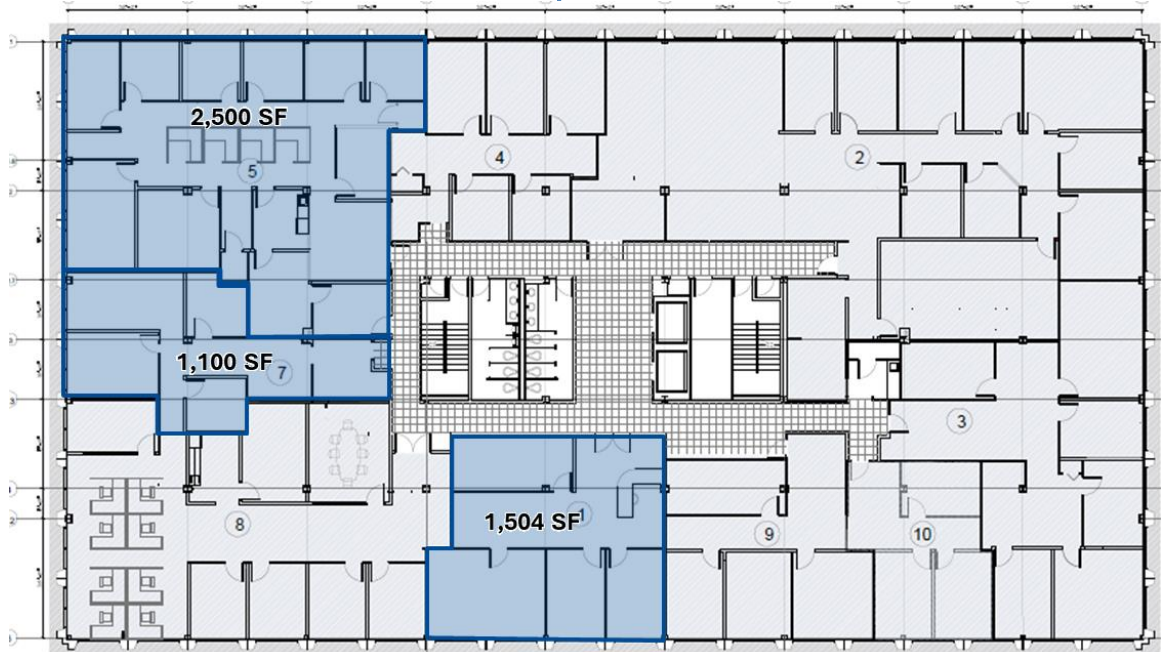

101 College Road East
Princeton, NJ 08540

For Lease
18,284 SF
Class A Office Space

1st Floor | 10,000 SF

2nd Floor | 5,104 SF

101 College Road East
Princeton, NJ 08540

For Lease
18,284 SF
Class A Office Space

3rd Floor | 3,180 SF

College Park At Princeton Forrestal Center:
Home to one of the Area's Most Award-Winning Office Complexes.
Three miles from Princeton University and just off U.S. Route 1, you'll find a peaceful co-existence of nature and business.