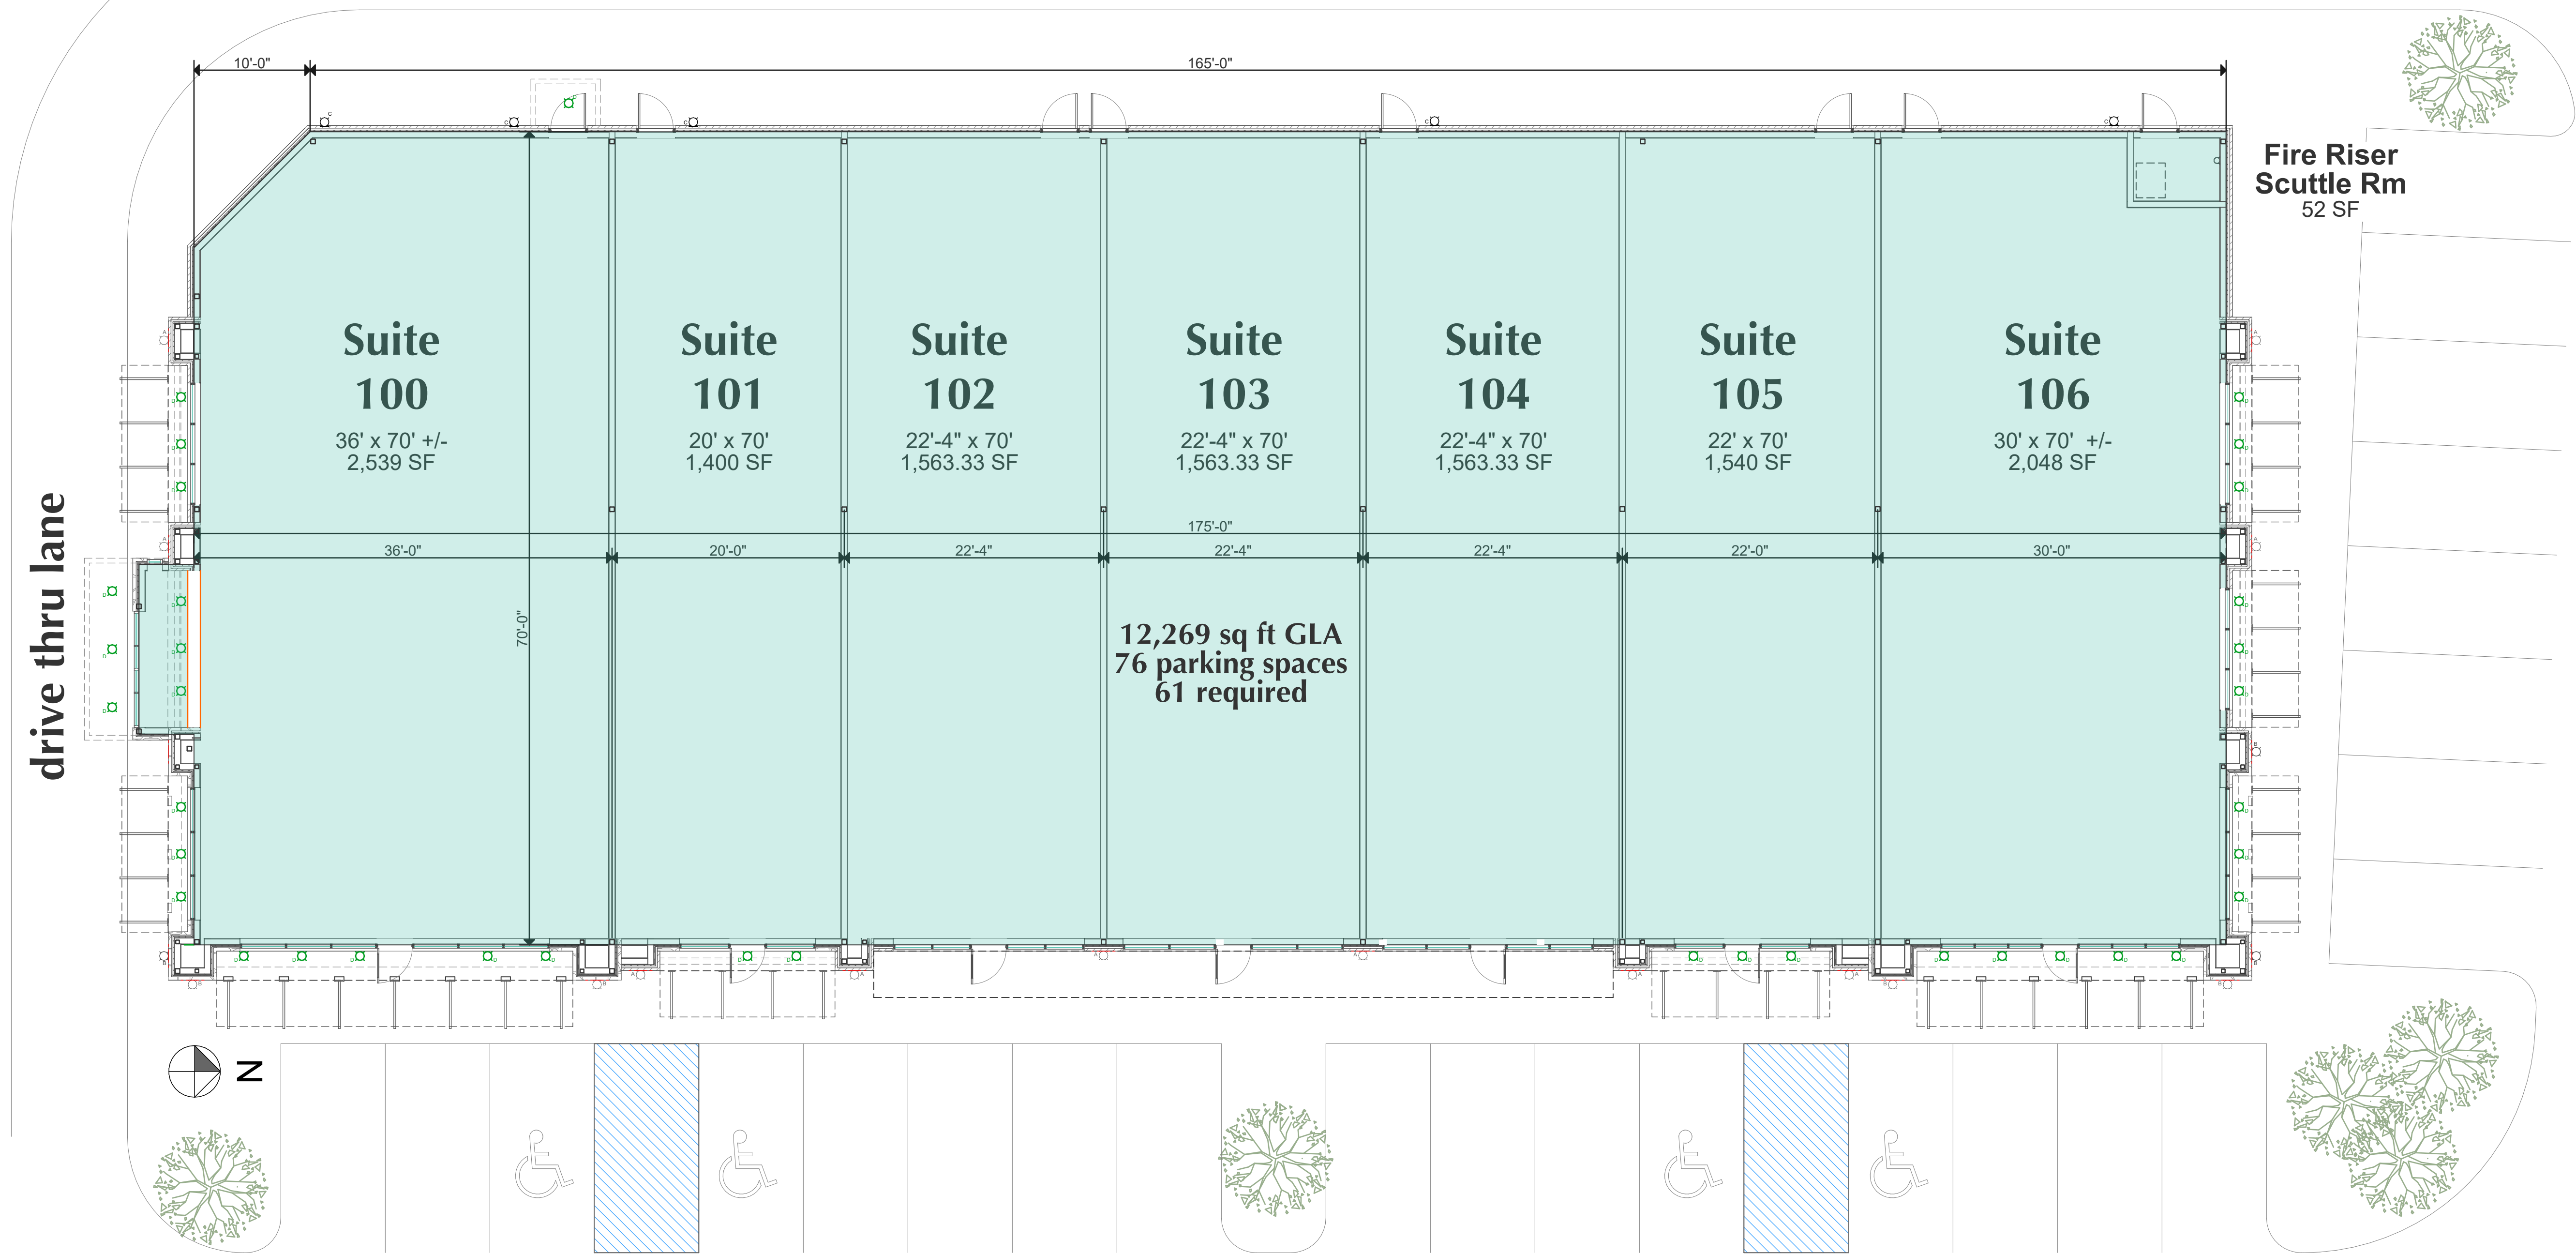

East Elevation

Lease Plan

Duane Meyers  
 560 PR 2422  
 Uncertain, TX 75661  
 903-396-2500  
 drmeyers@mac.com

**Prestonwood Polo Crossing Phase 2**  
 Oak Point, TX McCormick @ FM 720

22 Aug 2025