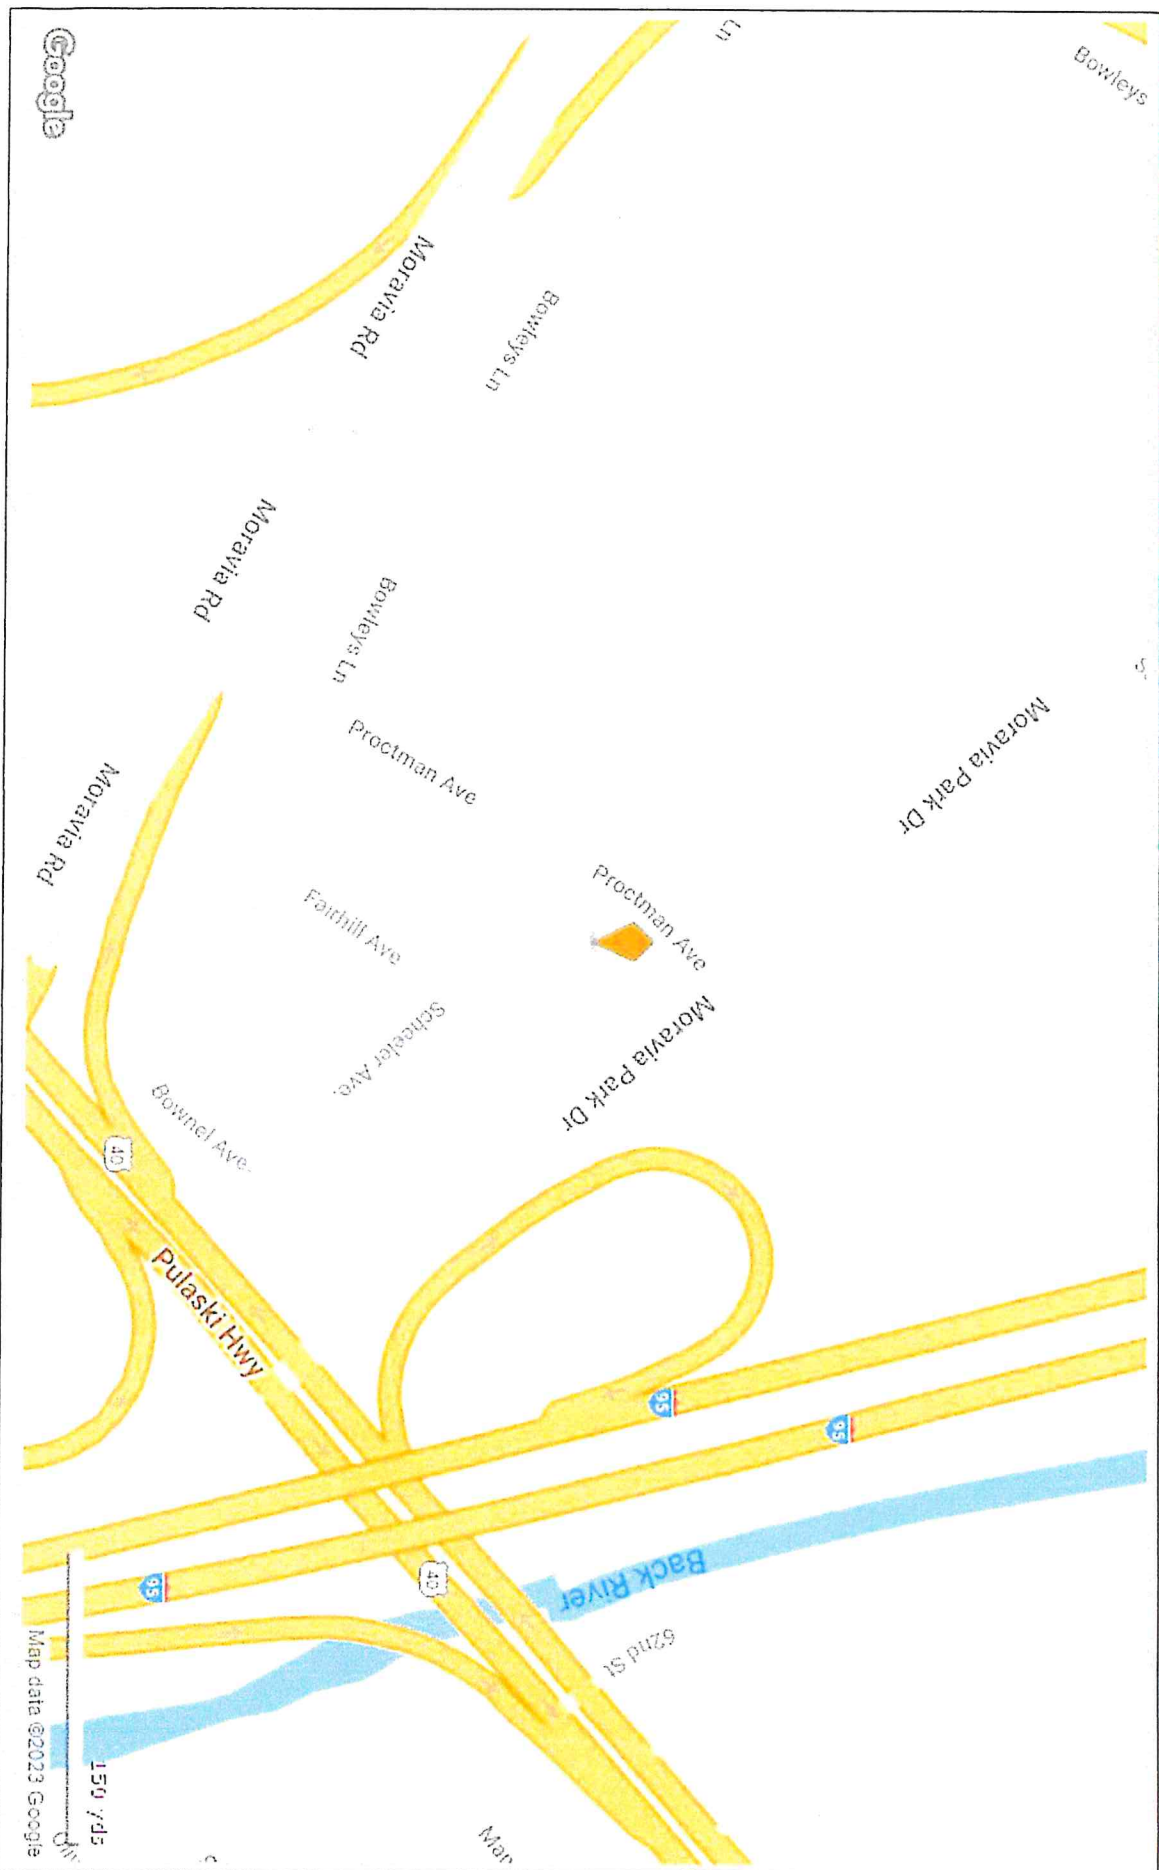

6917 Proctman Ave - Rosedale, MD 21237