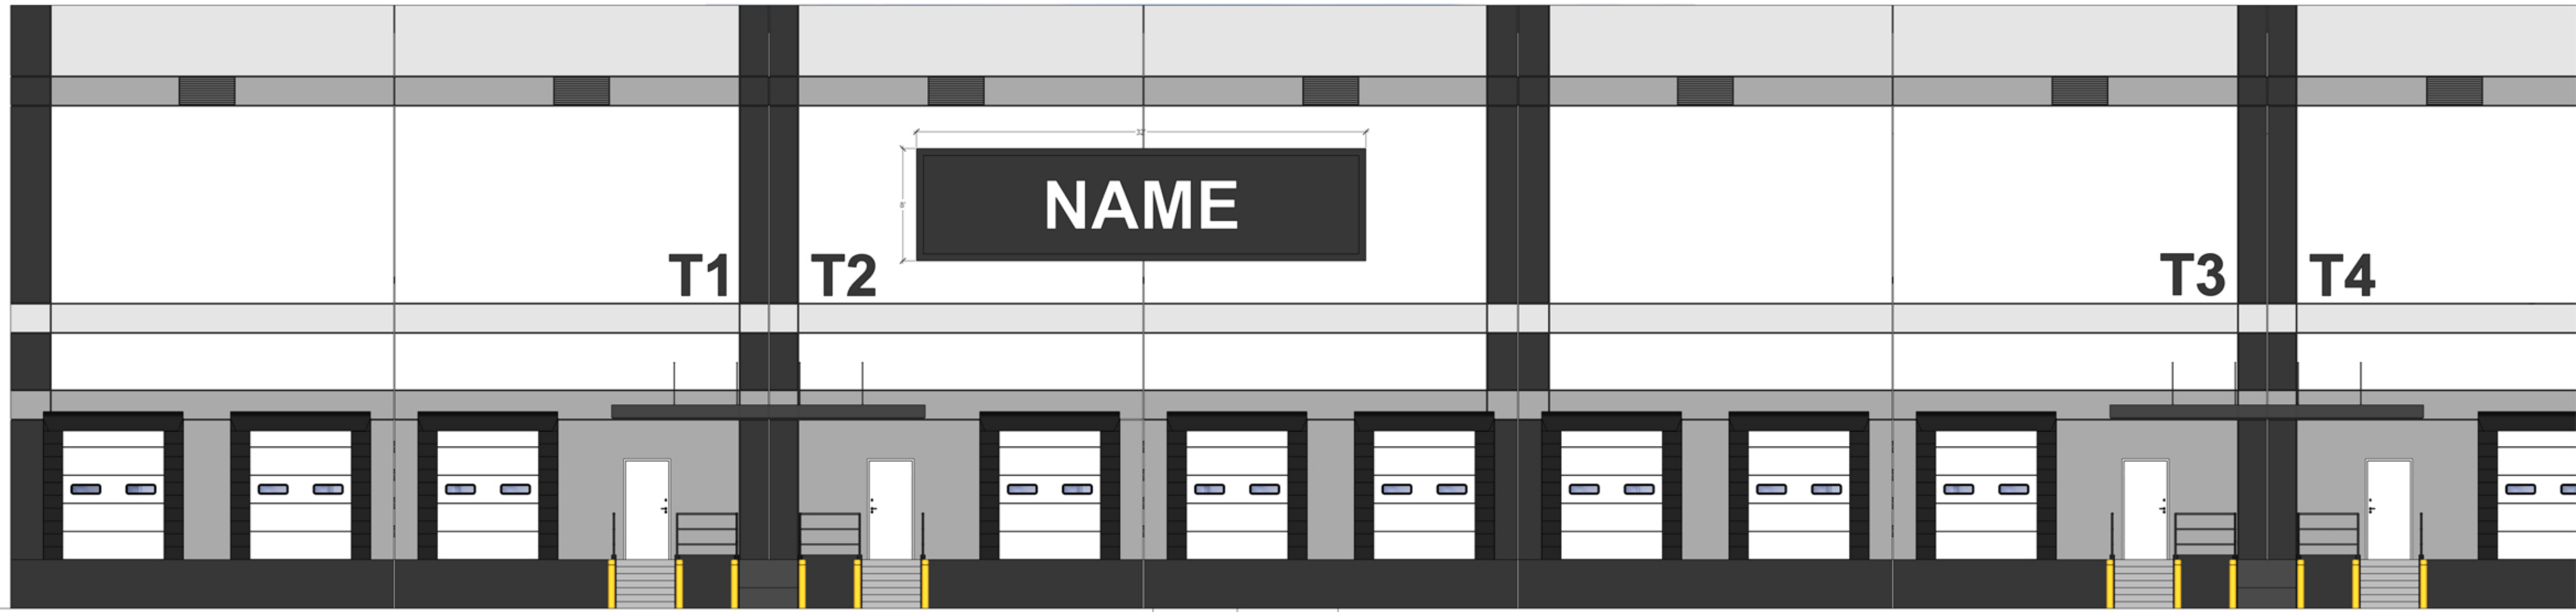

Channel Letters and Channel boxes front lighted, with LED white, mounted on aluminum backplate painted black contour cut.

NAME

T1

T2

T3

T4