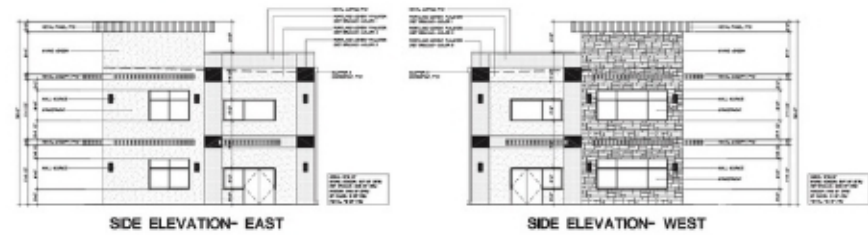

Trinity Vista-Lewisville

1550 Waters Ridge Dr, Lewisville, TX 75057

Listing spaces

1st Floor

Space Available: 5,459 SF
Rental Rate: Request
Date Available: June 01, 2026
Service Type: NNN Lease
Space Type: New Construction
Space Use: Office / Medical
Lease Term: Negotiable