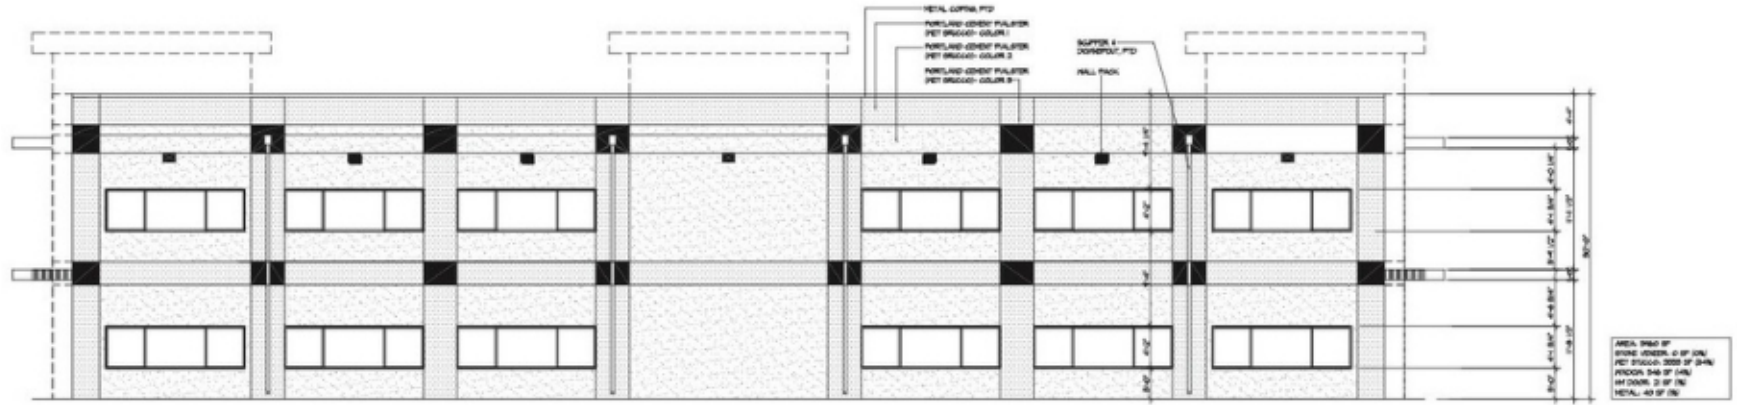

TRINITY VISTA - *Lewisville*

REAR ELEVATION- NORTH

FRONT ELEVATION- SOUTH

Andrew Ibrahim
214-656-7673
 Andrew.dfwrealtor@gmail.com

Sawsan Shmais
682-230-4219
 Sawsanshmais@gmail.com

Trinity Vista-Lewisville

1550 Waters Ridge Dr, Lewisville, TX 75057

Property Details

Prime office location! Premier connectivity. Waters Ridge delivers a best-in-class office environment for medical and professional users alike. This thoughtfully designed building features a lobby entrance, elevator access, water views, and generous parking — all in one of Lewisville's most established office corridors. Suites available individually or combined up to 10,938 SF. Perfectly suited for medical, professional, or specialty office users. At the crossroads of Hwy 121 and I-35E, you're 15 minutes from Frisco, 16 from DFW Airport, 20 from Denton, and 26 from Downtown Dallas.