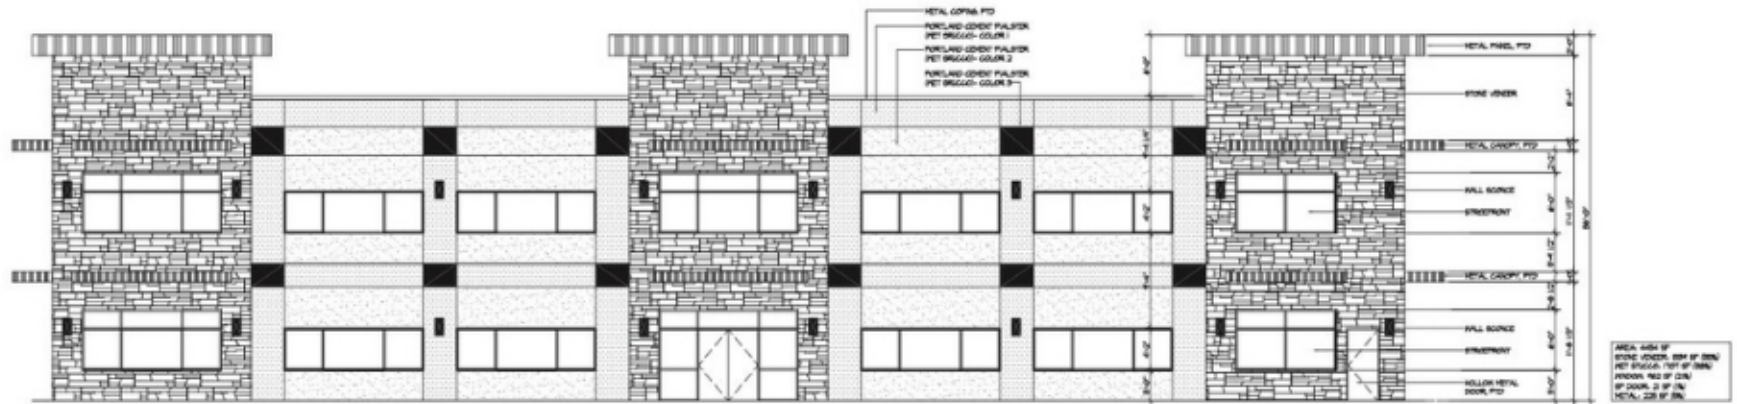

TRINITY VISTA - *Lewisville*

REAR ELEVATION- NORTH

FRONT ELEVATION- SOUTH

Andrew Ibrahim
214-656-7673
 Andrew.dfwrealtor@gmail.com

Sawsan Shmais
682-230-4219
 Sawsanshmais@gmail.com

Trinity Vista-Lewisville

1550 Waters Ridge Dr, Lewisville, TX 75057

Property Details

Prime office location! Premier connectivity. Waters Ridge delivers a best-in-class office environment for medical and professional users alike. This thoughtfully designed building features a lobby entrance, elevator access, water views, and generous parking — all in one of Lewisville's most established office corridors. Suites available individually or combined up to 10,938 SF. Perfectly suited for medical, professional, or specialty office users. At the crossroads of Hwy 121 and I-35E, you're 15 minutes from Frisco, 16 from DFW Airport, 20 from Denton, and 26 from Downtown Dallas.