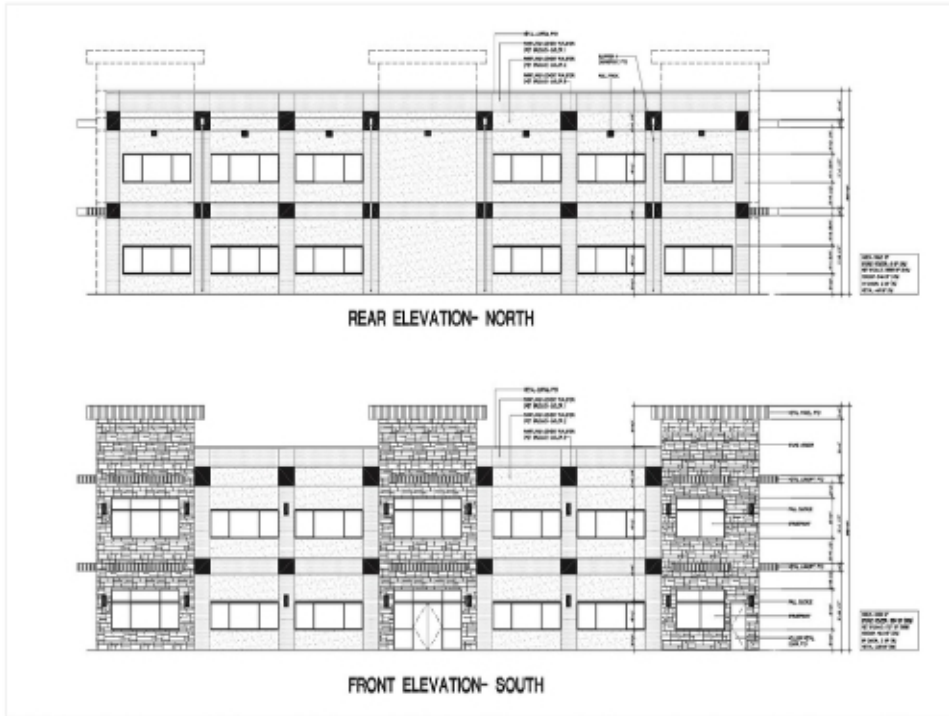

Trinity Vista-Lewisville

1550 Waters Ridge Dr, Lewisville, TX 75057

Property Photos

Untitled 3