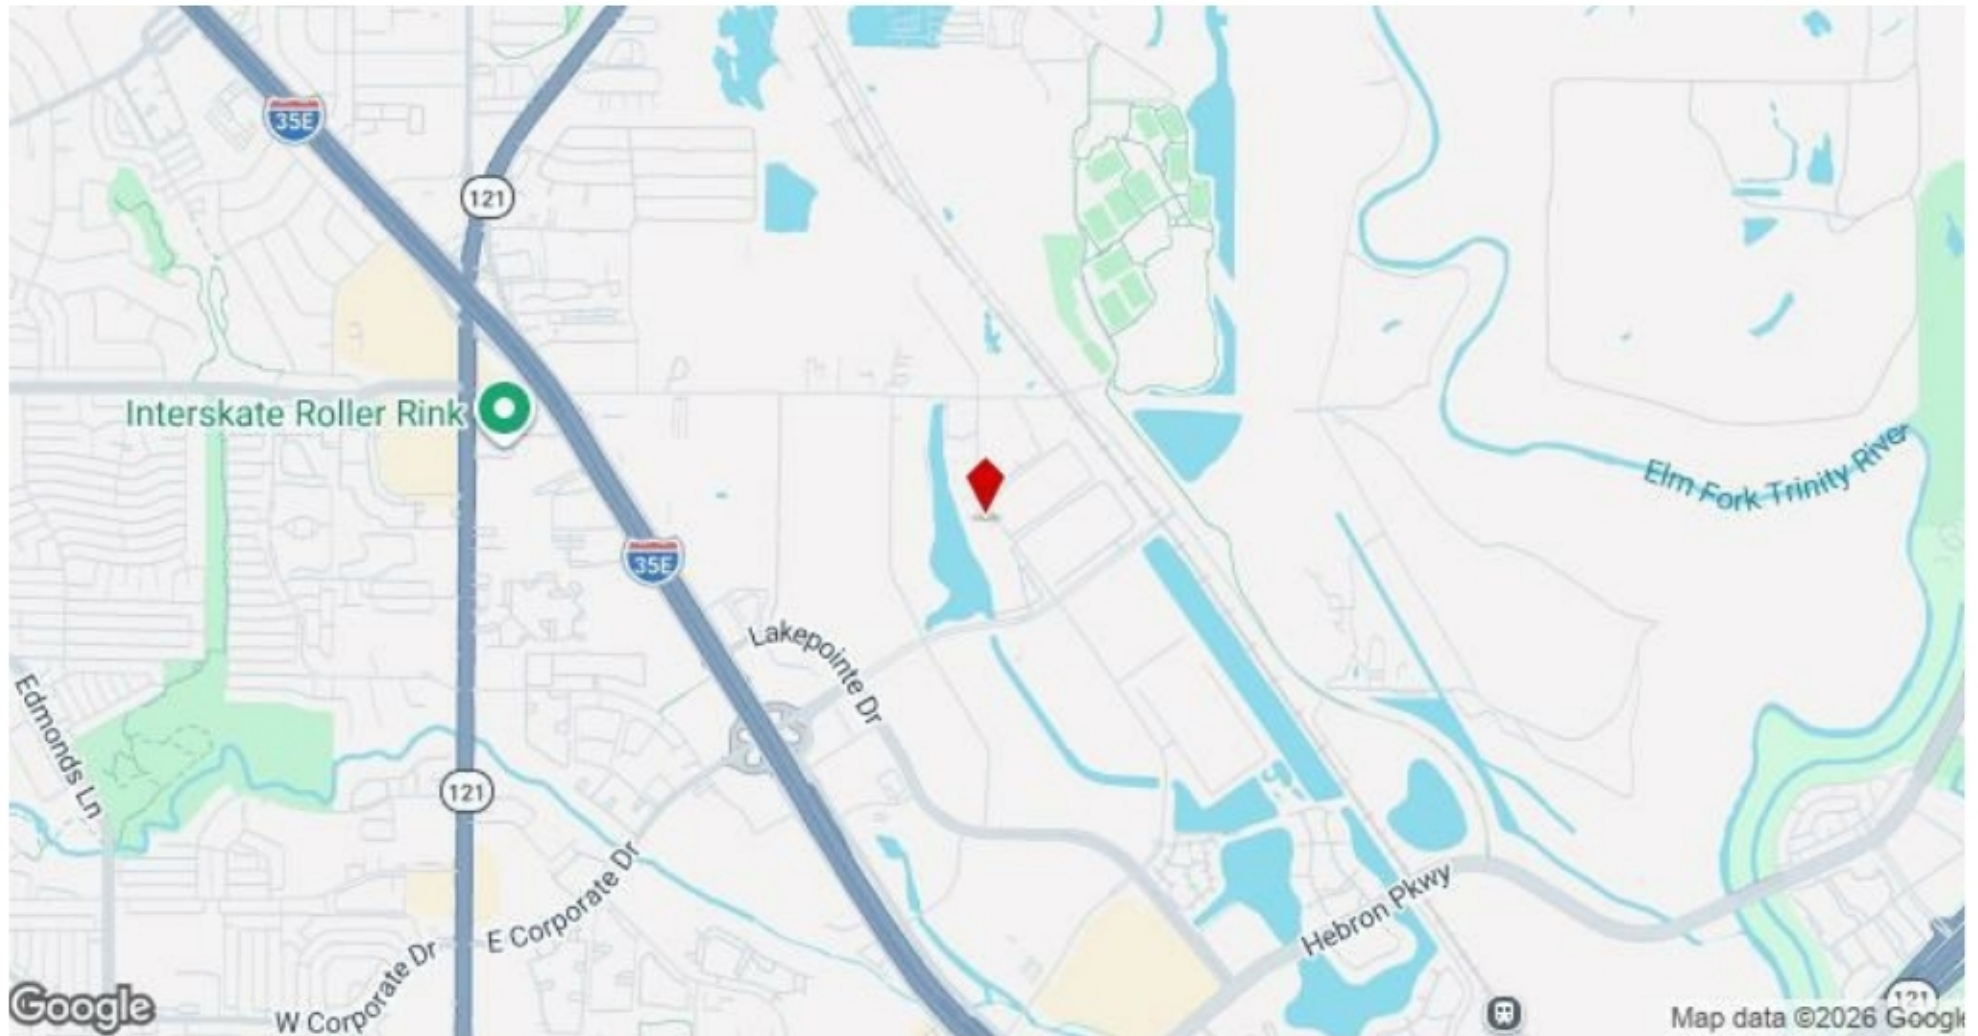

Trinity Vista-Lewisville

1550 Waters Ridge Dr, Lewisville, TX 75057

Location