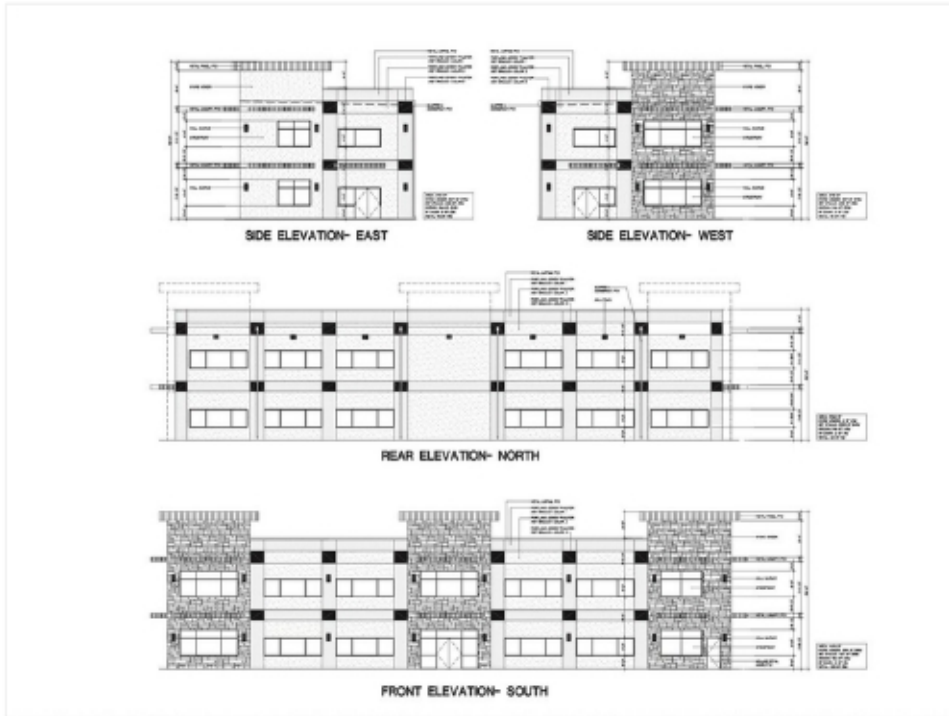

Trinity Vista-Lewisville

1550 Waters Ridge Dr, Lewisville, TX 75057

Property Photos

Untitled 2