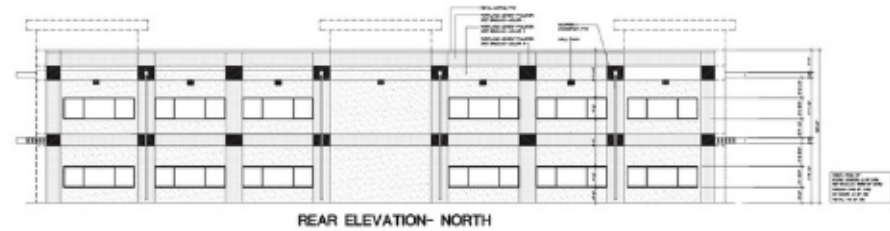

Trinity Vista-Lewisville

1550 Waters Ridge Dr, Lewisville, TX 75057

Listing spaces

1st Floor

Space Available: 5,459 SF
Rental Rate: Request
Date Available: June 01, 2026
Service Type: NNN Lease
Space Type: New Construction
Space Use: Office / Medical
Lease Term: Negotiable

2nd Floor

Space Available: 5,459 SF
Rental Rate: Request
Date Available: June 01, 2026
Service Type: NNN Lease
Space Type: New Construction
Space Use: Office / Medical
Lease Term: Negotiable

Trinity Vista-Lewisville