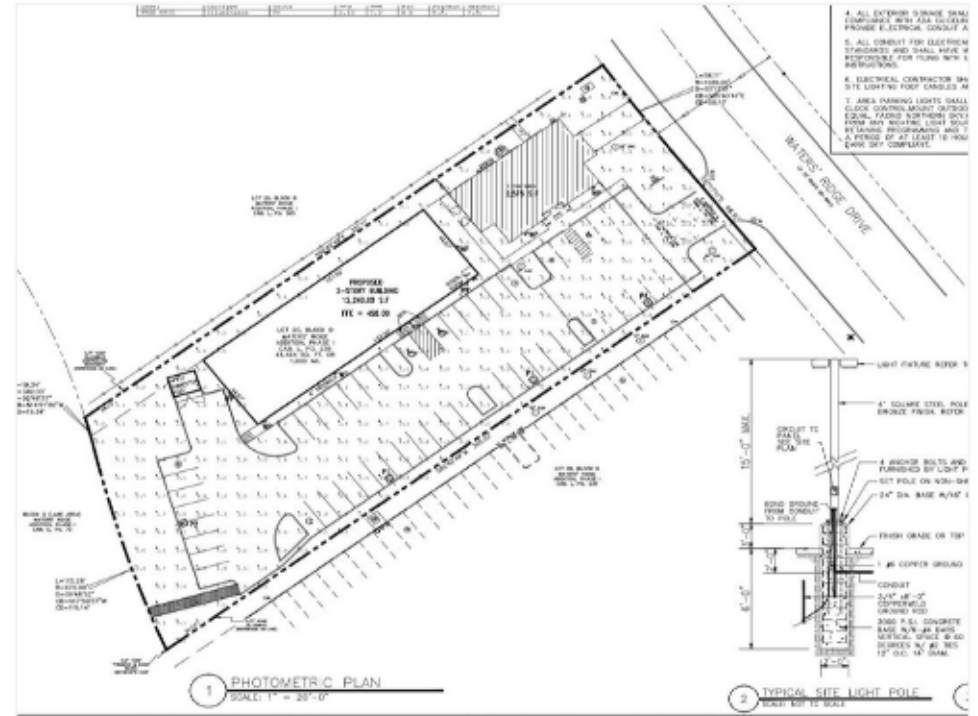

Trinity Vista-Lewisville

1550 Waters Ridge Dr, Lewisville, TX 75057

Property Photos

Untitled 4