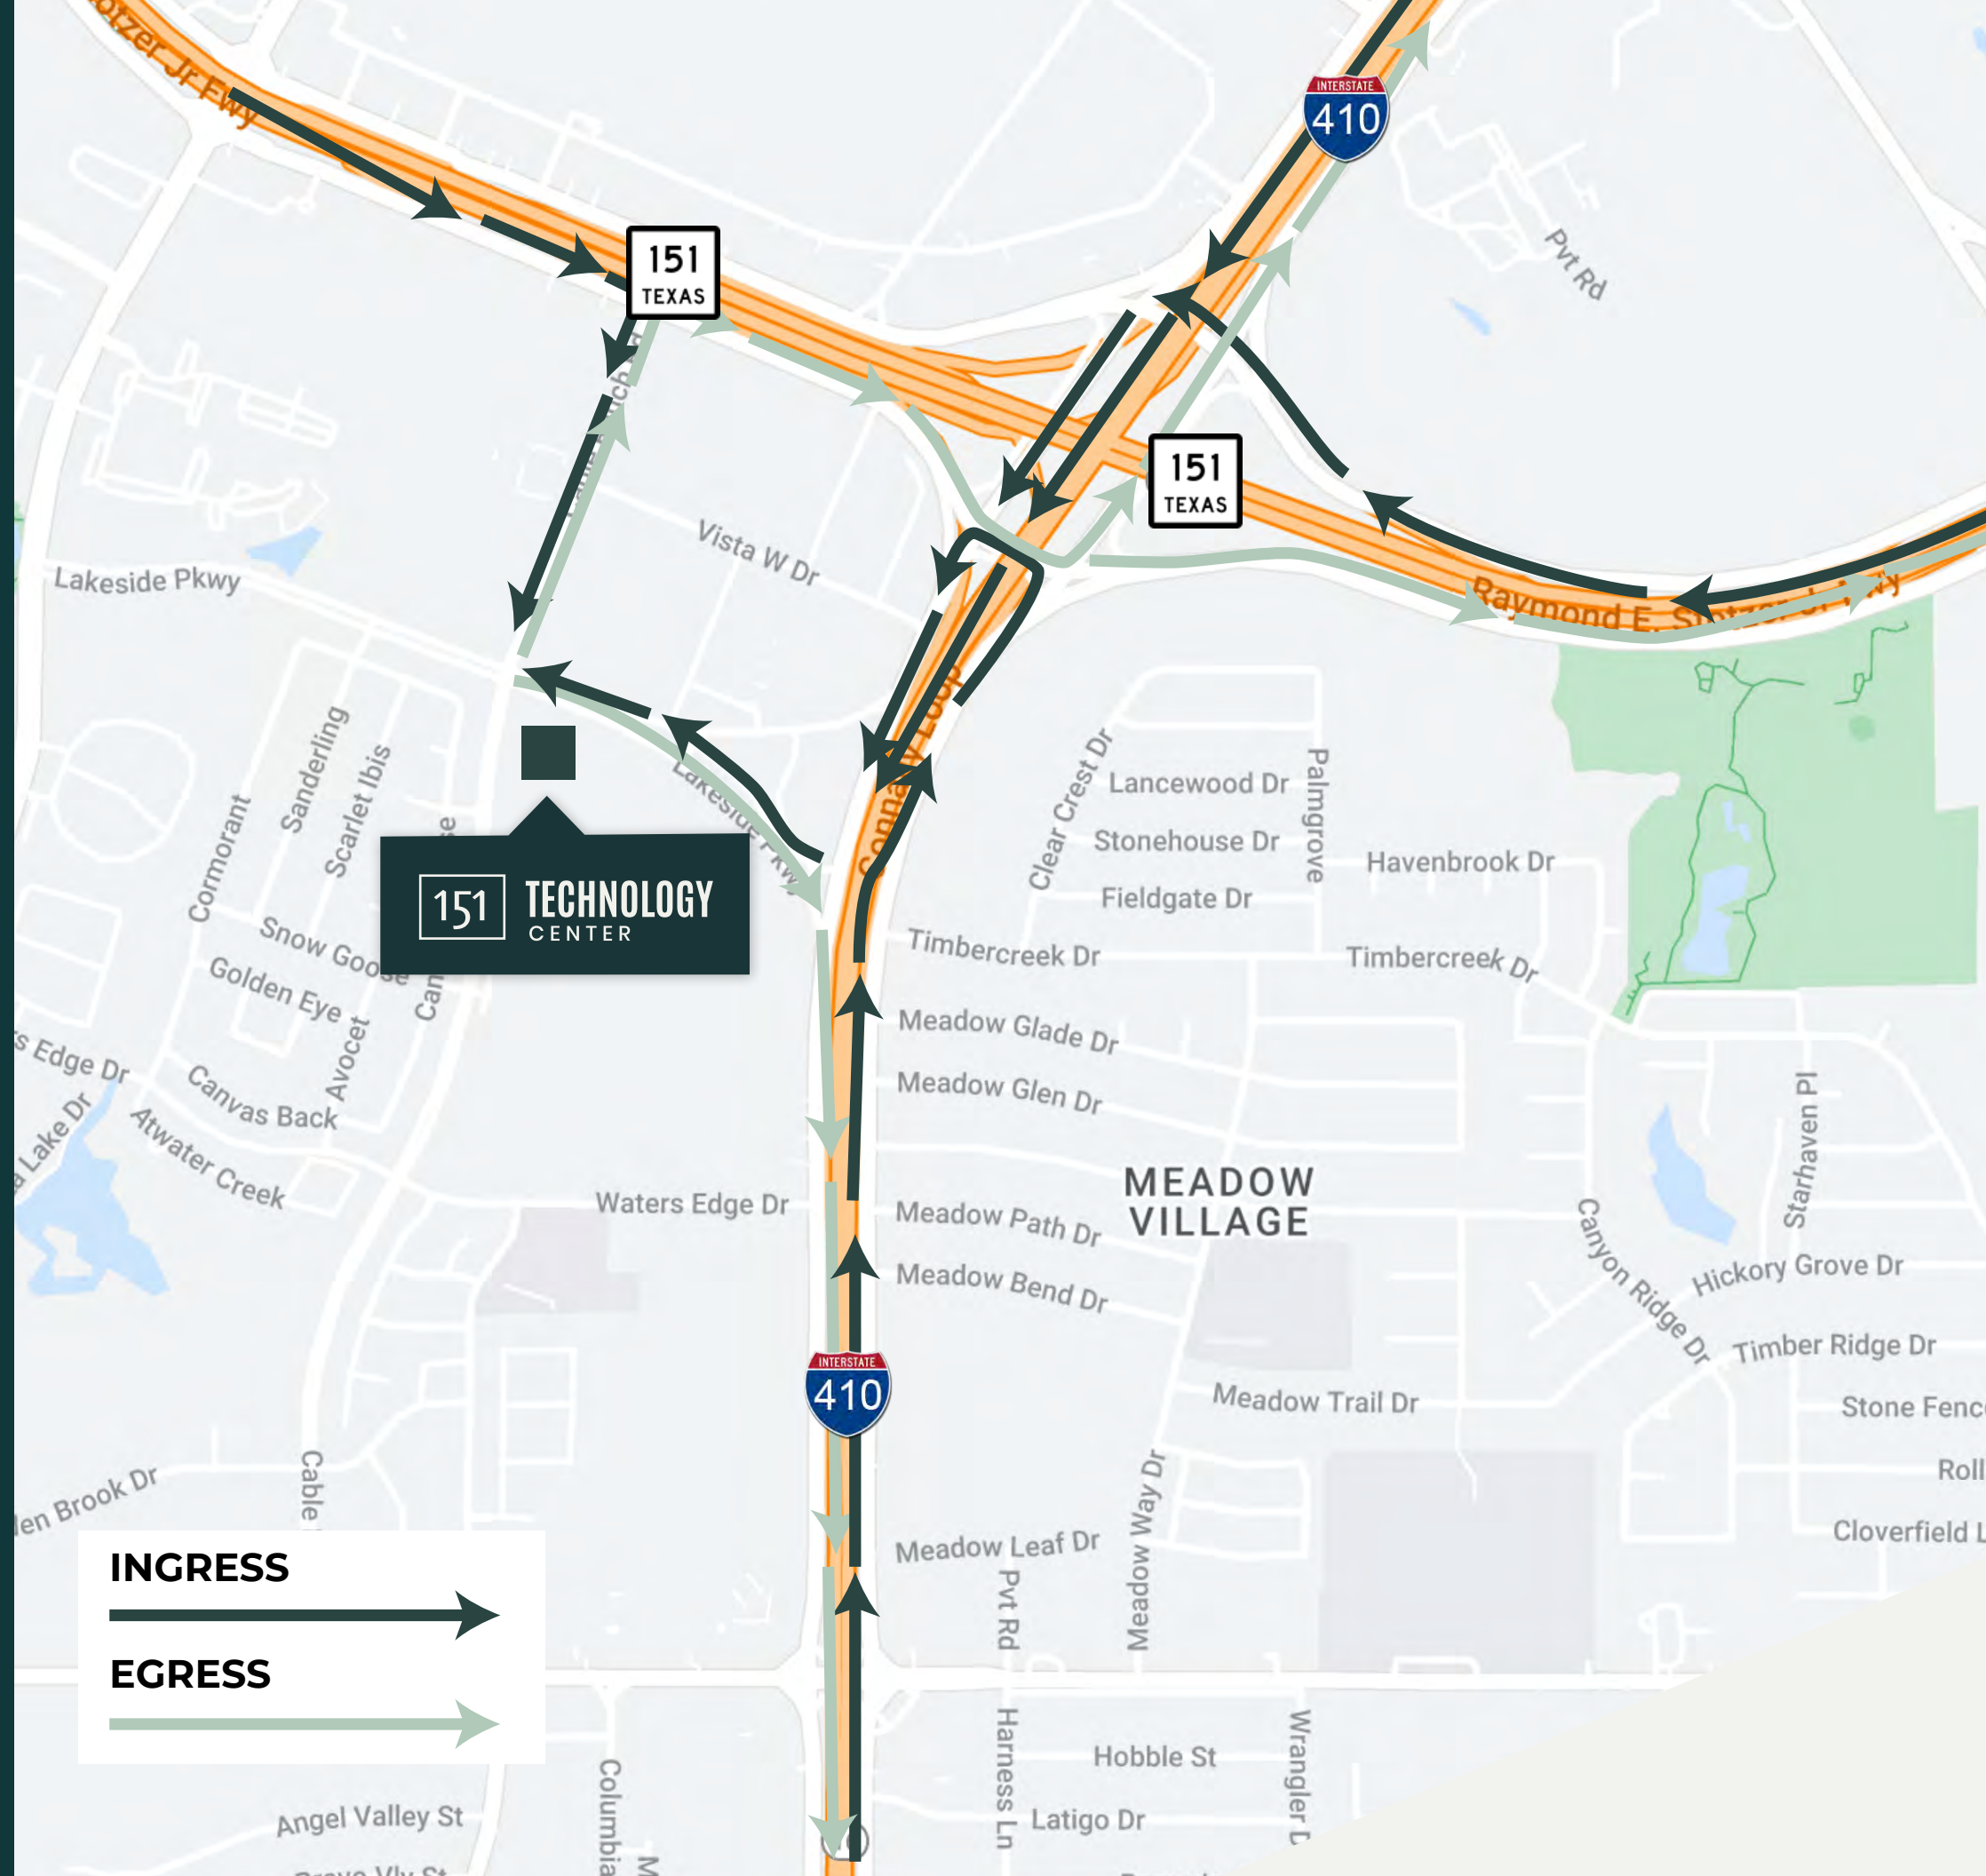

# Location

In close proximity to over 30+ restaurants and retail options, this area of San Antonio has the fastest growing workforce of the city. Convenient access to Via Bus stop directly in front of the building with 98 Bus routes in San Antonio with 6015 Bus stops including direct route to Ingram Transit Center.

# ACCESSIBILITY

MULTIPLE  
ACCESS POINTS

151