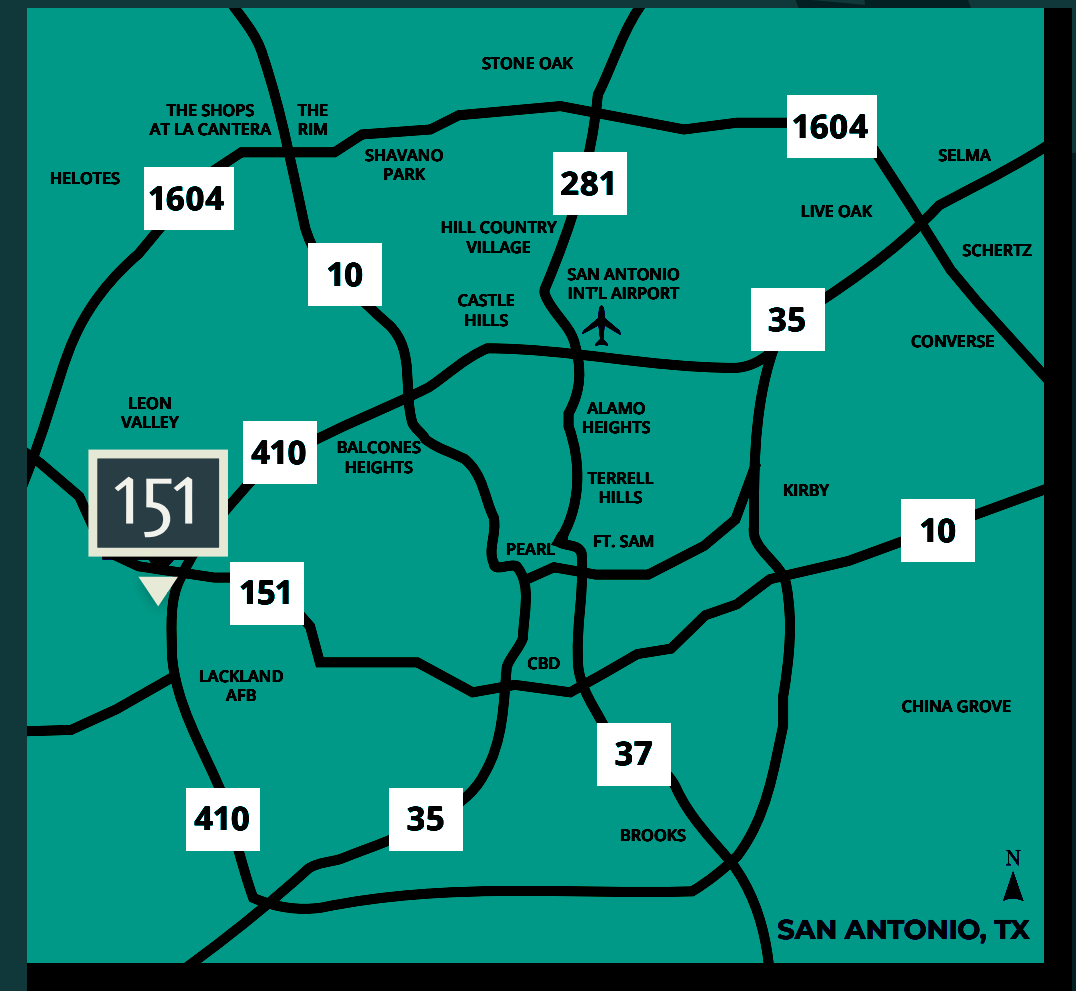

Restaurant + Retail Options Nearby

151

INGRAM PARK MALL

WESTOVER MARKETPLACE

WESTOVER MARKETPLACE

- ROSS
- RUE 21
- CHILI'S
- LOWE'S
- TARGET
- POPSHELF
- MOD PIZZA
- STARBUCKS
- FIVE BELOW
- OFFICE DEPOT
- BUFFALO WILD WINGS

INGRAM PARK MALL

- H&M
- AT&T
- GUESS
- MACY'S
- DILLARD'S
- JCPENNEY
- CHICK-FIL-A
- JAMES AVERY
- AUNTIE ANNE'S
- BATH & BODY WORKS
- OUTBACK STEAKHOUSE

Click Here to See Drone

Location

In close proximity to over 30+ restaurants and retail options, this area of San Antonio has the fastest growing workforce of the city. Convenient access to Via Bus stop directly in front of the building with 98 Bus routes in San Antonio with 6015 Bus stops including direct route to Ingram Transit Center.

Exterior Signage Available

10/1,000 Parking Ratio

BUILDING A

151 TECHNOLOGY CENTER