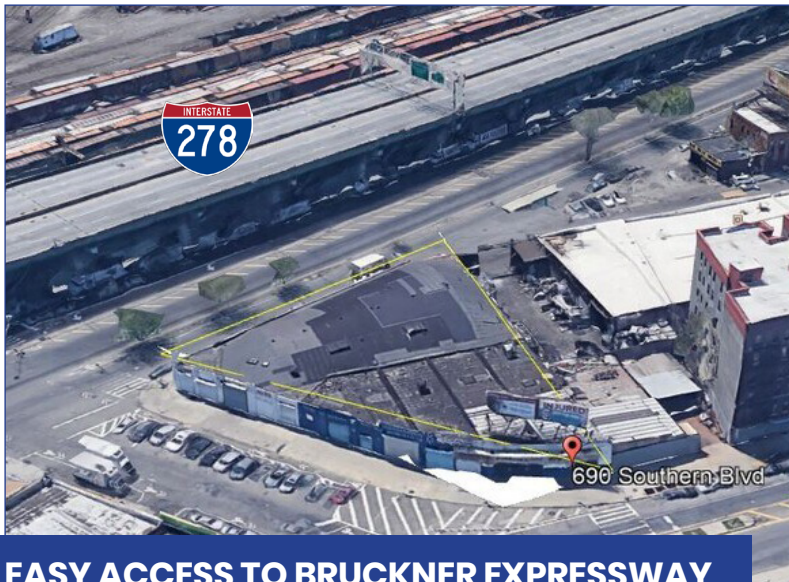

690 SOUTHERN BLVD BRONX, NEW YORK

PROPERTY INFORMATION

ADDRESS:	690 Southern Boulevard Bronx, NY 10455
BLOCK/LOT:	02603-0180
LOT SIZE:	0.48 acres
LOT SF:	21,000 SF
LOT DIMENSIONS:	105.31' x 198.25'

BUILDING INFORMATION

BUILT:	1955
BUILDING CLASS:	Contractors Warehouse (E2)
BUILDING SF:	21,000
STORIES:	1
BUILDING DIMENSIONS:	105.31' x 198.25'

EASY ACCESS TO BRUCKNER EXPRESSWAY