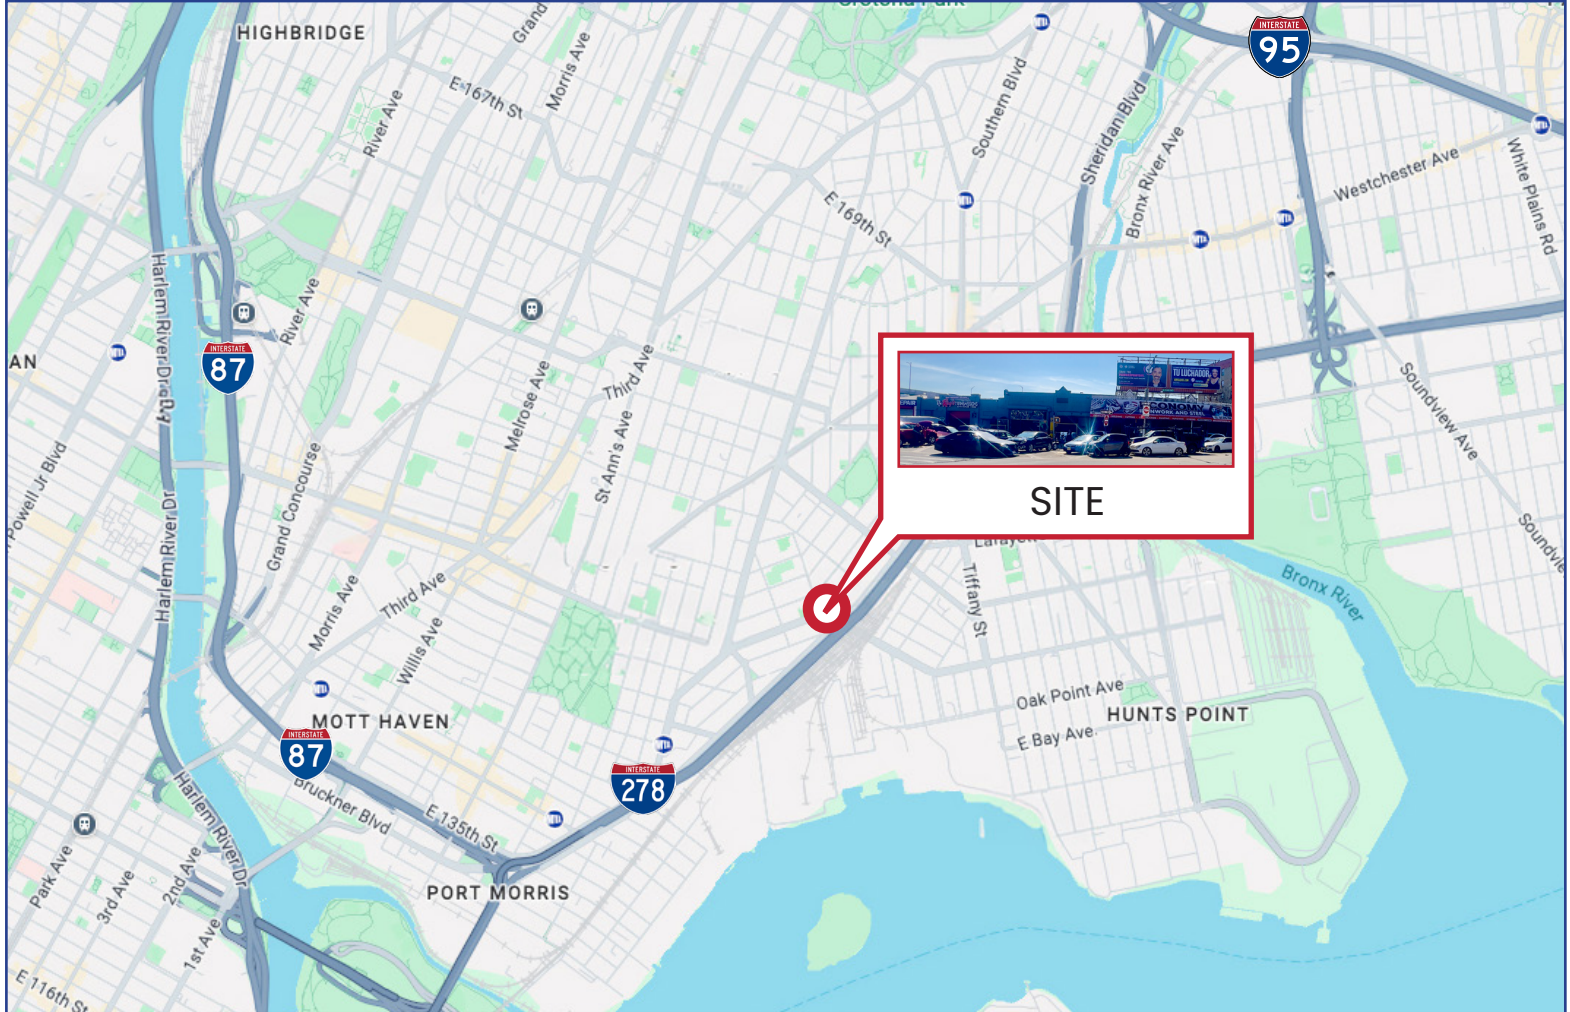

## TRANSPORTATION MAP

 3 min Drive to  
I-684 (0.5m)

 11 min Drive to  
I-87 (4.6m)

 3 min Walk to  
149th St Station

 13 min Drive to  
I-95 (3.1m)

 Steps to  
Bx19

CONTACT EXCLUSIVE LISTING AGENT

**PAUL ENEA**