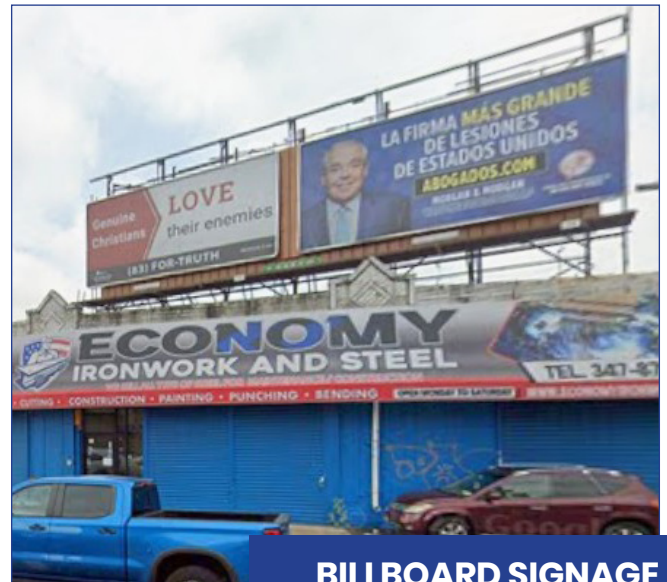

BILLBOARD SIGNAGE

CONTACT EXCLUSIVE LISTING AGENT

PAUL ENEA

914.968.8500 x365

PENEA@RMFRIEDLAND.COM

RM FRIEDLAND

COMMERCIAL REAL ESTATE SERVICES
NEW YORK | CONNECTICUT | RMFRIEDLAND.COM | 914.968.8500