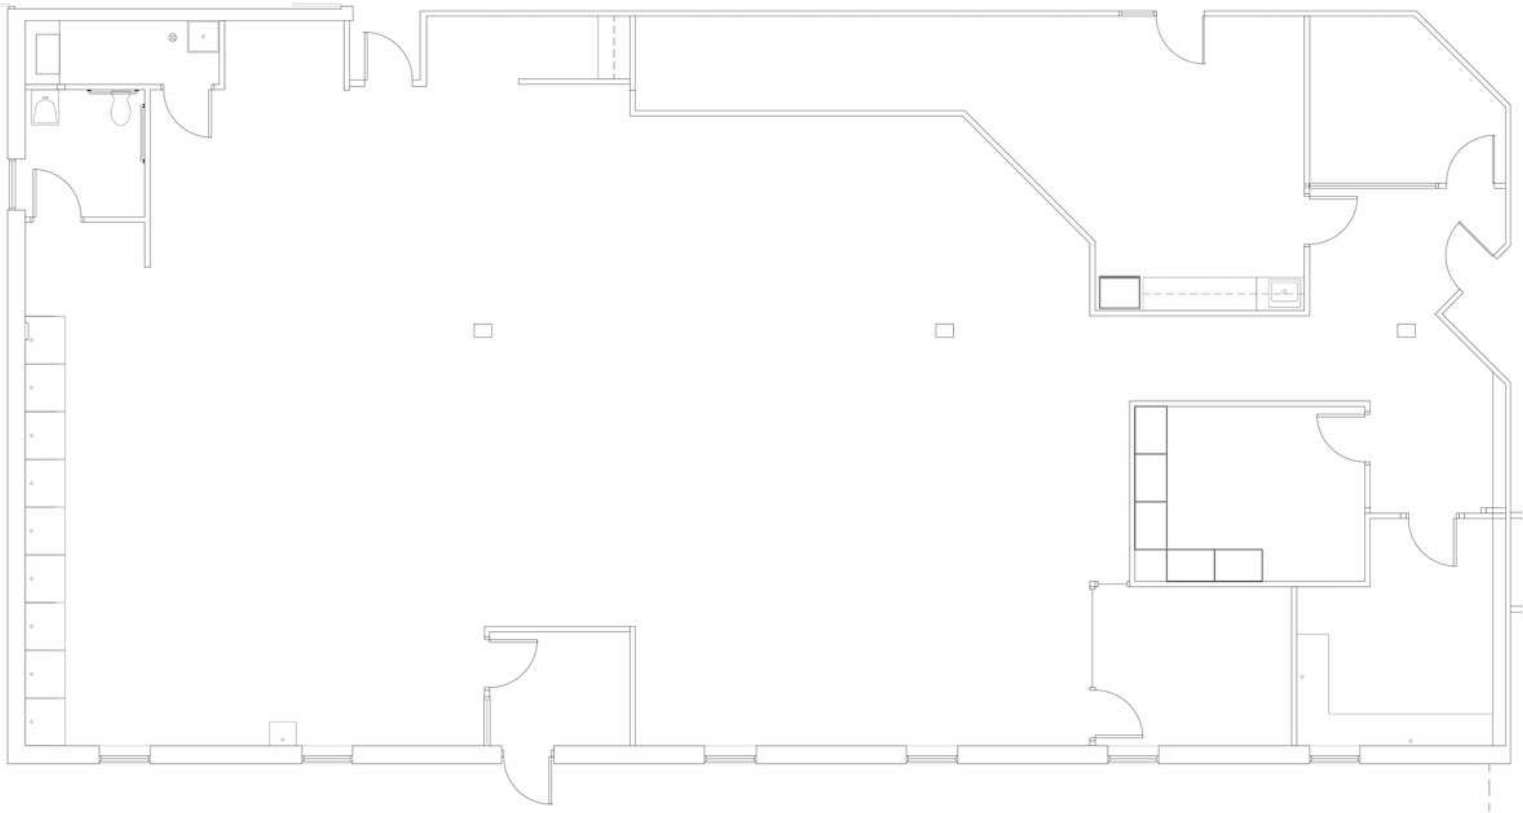

9245 N Meridian Street

Indianapolis, IN 46260

FOR LEASE

Individual Spaces

SUITE	DATE AVAILABLE	AVAILABLE SF
Suite 110	Immediately	4,778 SF

9245 N Meridian Street

Indianapolis, IN 46260

FOR LEASE

Individual Spaces

SUITE	DATE AVAILABLE	AVAILABLE SF
Suite 130	Immediately	2,805 SF

9245 N Meridian Street

Indianapolis, IN 46260

FOR LEASE

Individual Spaces

SUITE	DATE AVAILABLE	AVAILABLE SF
Suite 200	Immediately	6,293 SF

9245 N Meridian Street

Indianapolis, IN 46260

FOR LEASE

Individual Spaces

SUITE	DATE AVAILABLE	AVAILABLE SF
Suite 235	2025-01-01	2,357 SF

9245 N Meridian Street

Indianapolis, IN 46260

FOR LEASE

Individual Spaces

SUITE	DATE AVAILABLE	AVAILABLE SF
Suite 250	Immediately	1,792 SF

9245 N Meridian Street

Indianapolis, IN 46260

FOR LEASE

Individual Spaces

SUITE	DATE AVAILABLE	AVAILABLE SF
Suite 200-250-235	2025-01-01	10,442 SF