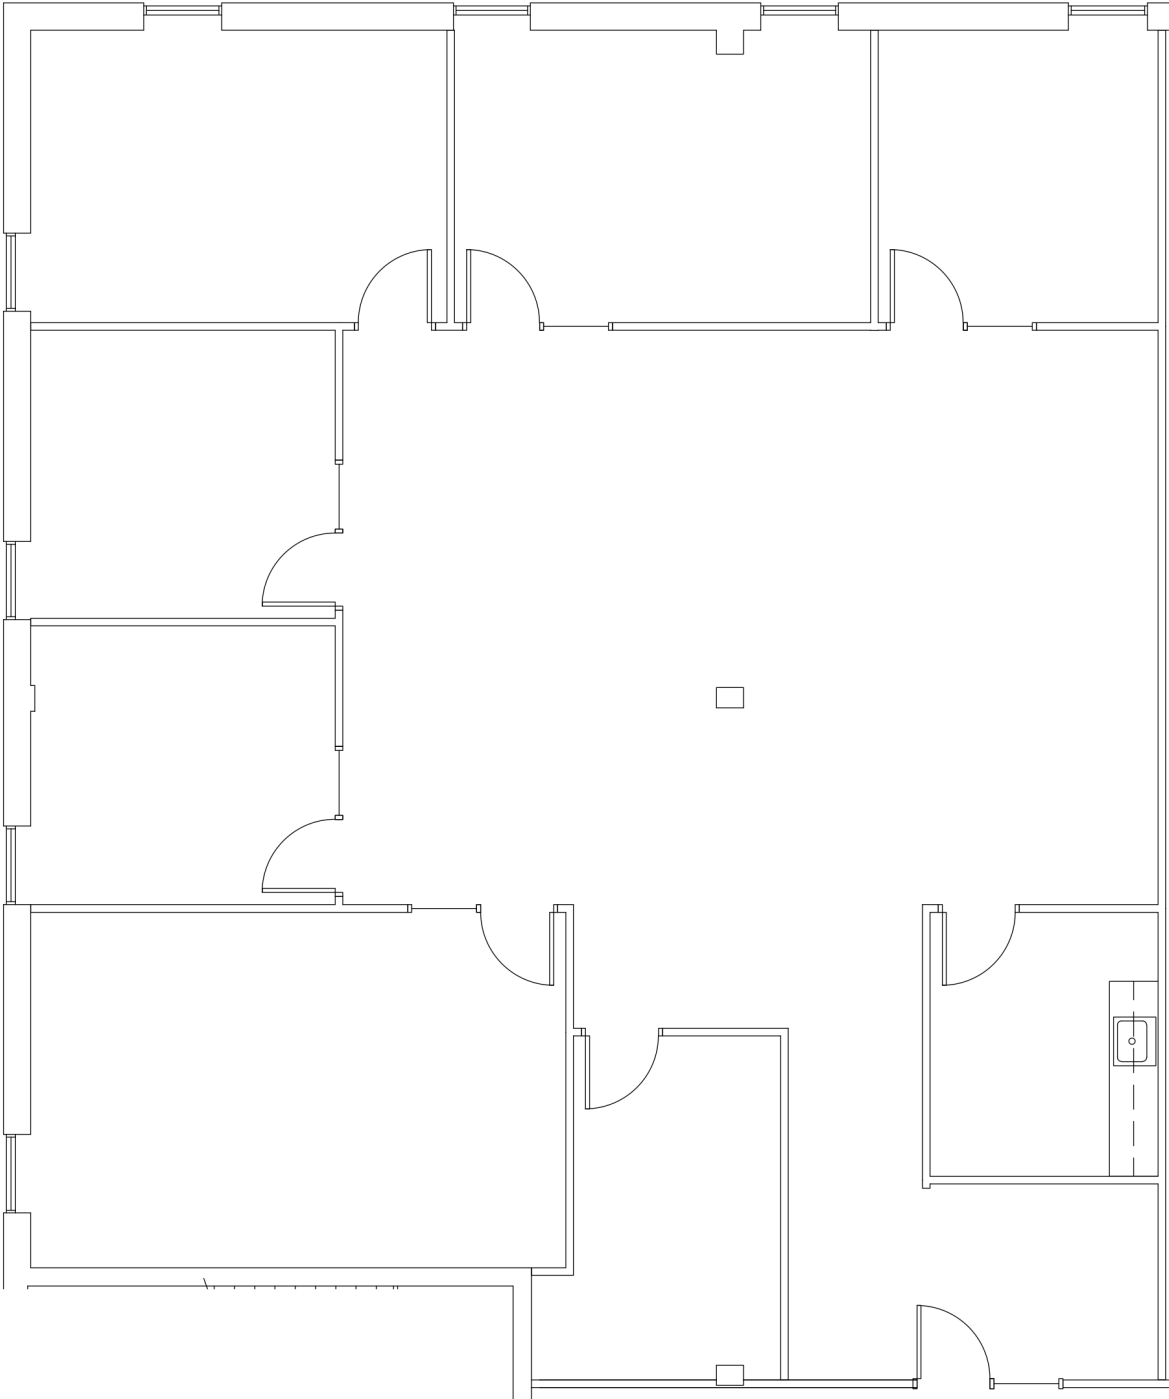

9245 N Meridian Street

Indianapolis, IN 46260

FOR LEASE

Individual Spaces

SUITE	DATE AVAILABLE	AVAILABLE SF
Suite 110	Immediately	4,778 SF

9245 N Meridian Street

Indianapolis, IN 46260

FOR LEASE

Individual Spaces

SUITE	DATE AVAILABLE	AVAILABLE SF
Suite 130	Immediately	2,805 SF

9245 N Meridian Street

Indianapolis, IN 46260

FOR LEASE

Individual Spaces

SUITE	DATE AVAILABLE	AVAILABLE SF
Suite 200	Immediately	6,293 SF

9245 N Meridian Street

Indianapolis, IN 46260

FOR LEASE

Individual Spaces

SUITE	DATE AVAILABLE	AVAILABLE SF
Suite 235	2025-01-01	2,357 SF

9245 N Meridian Street

Indianapolis, IN 46260

FOR LEASE

Individual Spaces

SUITE	DATE AVAILABLE	AVAILABLE SF
Suite 250	Immediately	1,792 SF

9245 N Meridian Street

Indianapolis, IN 46260

FOR LEASE

Individual Spaces

SUITE	DATE AVAILABLE	AVAILABLE SF
Suite 200-250-235	2025-01-01	10,442 SF