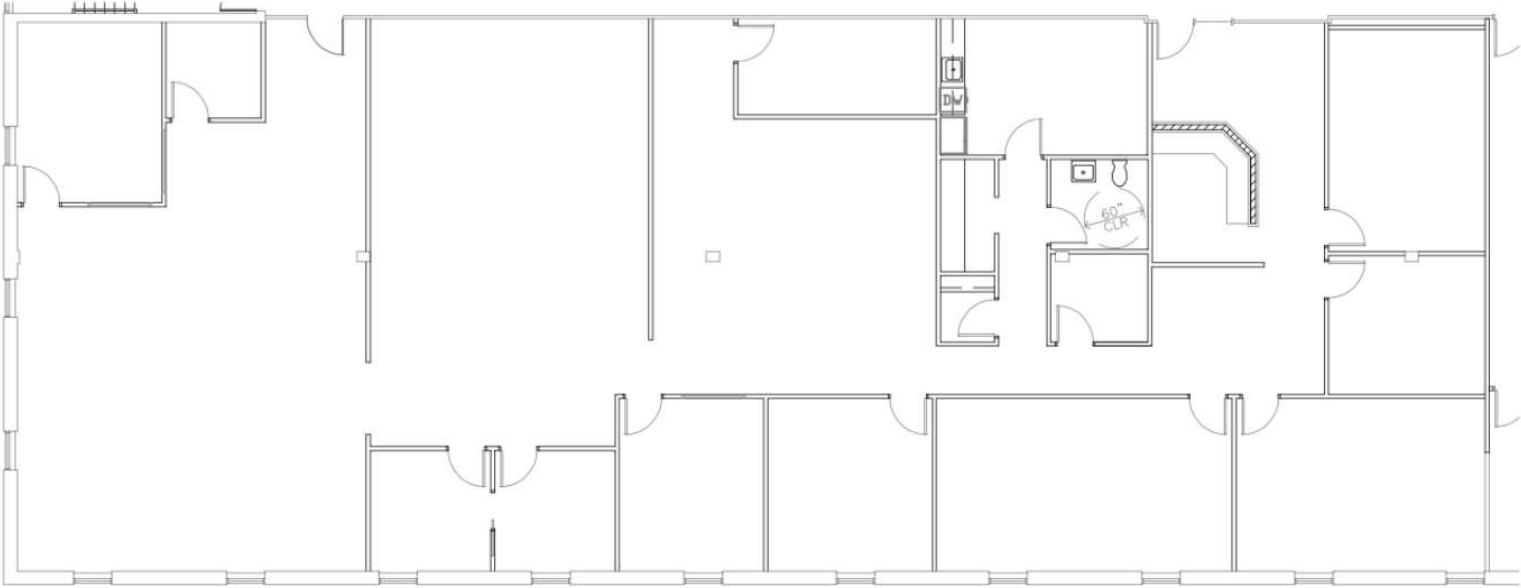

9245 N Meridian Street

Indianapolis, IN 46260

FOR LEASE

Individual Spaces

SUITE	DATE AVAILABLE	AVAILABLE SF
Suite 110	Immediately	4,778 SF

9245 N Meridian Street

Indianapolis, IN 46260

FOR LEASE

Individual Spaces

SUITE	DATE AVAILABLE	AVAILABLE SF
Suite 130	Immediately	2,805 SF

9245 N Meridian Street

Indianapolis, IN 46260

FOR LEASE

Individual Spaces

SUITE	DATE AVAILABLE	AVAILABLE SF
Suite 200	Immediately	6,293 SF

9245 N Meridian Street

Indianapolis, IN 46260

FOR LEASE

Individual Spaces

SUITE	DATE AVAILABLE	AVAILABLE SF
Suite 235	2025-01-01	2,357 SF

9245 N Meridian Street

Indianapolis, IN 46260

FOR LEASE

Individual Spaces

SUITE	DATE AVAILABLE	AVAILABLE SF
Suite 250	Immediately	1,792 SF

9245 N Meridian Street

Indianapolis, IN 46260

FOR LEASE

Individual Spaces

SUITE	DATE AVAILABLE	AVAILABLE SF
Suite 200-250-235	2025-01-01	10,442 SF