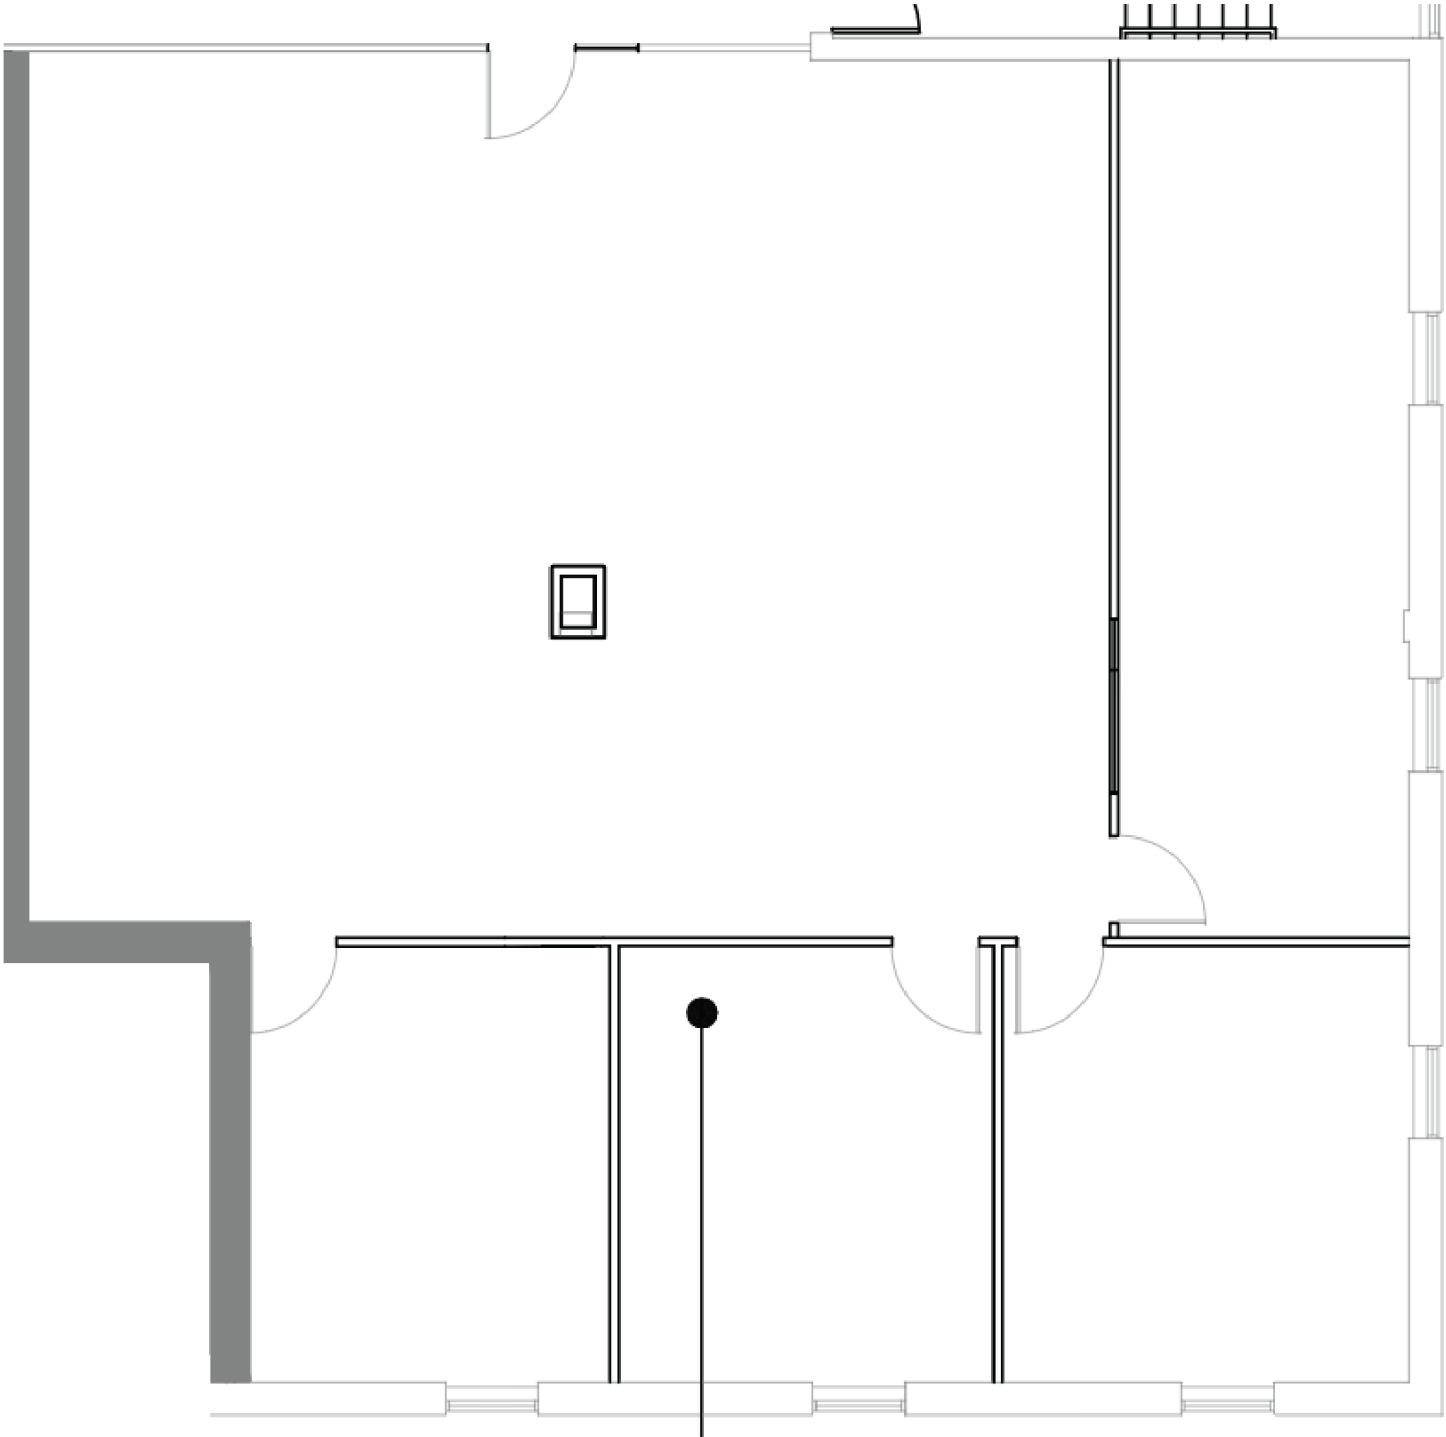

9245 N Meridian Street

Indianapolis, IN 46260

FOR LEASE

Individual Spaces

SUITE	DATE AVAILABLE	AVAILABLE SF
Suite 110	Immediately	4,778 SF

9245 N Meridian Street

Indianapolis, IN 46260

FOR LEASE

Individual Spaces

SUITE	DATE AVAILABLE	AVAILABLE SF
Suite 130	Immediately	2,805 SF

9245 N Meridian Street

Indianapolis, IN 46260

FOR LEASE

Individual Spaces

SUITE	DATE AVAILABLE	AVAILABLE SF
Suite 200	Immediately	6,293 SF

9245 N Meridian Street

Indianapolis, IN 46260

FOR LEASE

Individual Spaces

SUITE	DATE AVAILABLE	AVAILABLE SF
Suite 235	2025-01-01	2,357 SF

9245 N Meridian Street

Indianapolis, IN 46260

FOR LEASE

Individual Spaces

SUITE	DATE AVAILABLE	AVAILABLE SF
Suite 250	Immediately	1,792 SF

9245 N Meridian Street

Indianapolis, IN 46260

FOR LEASE

Individual Spaces

SUITE	DATE AVAILABLE	AVAILABLE SF
Suite 200-250-235	2025-01-01	10,442 SF