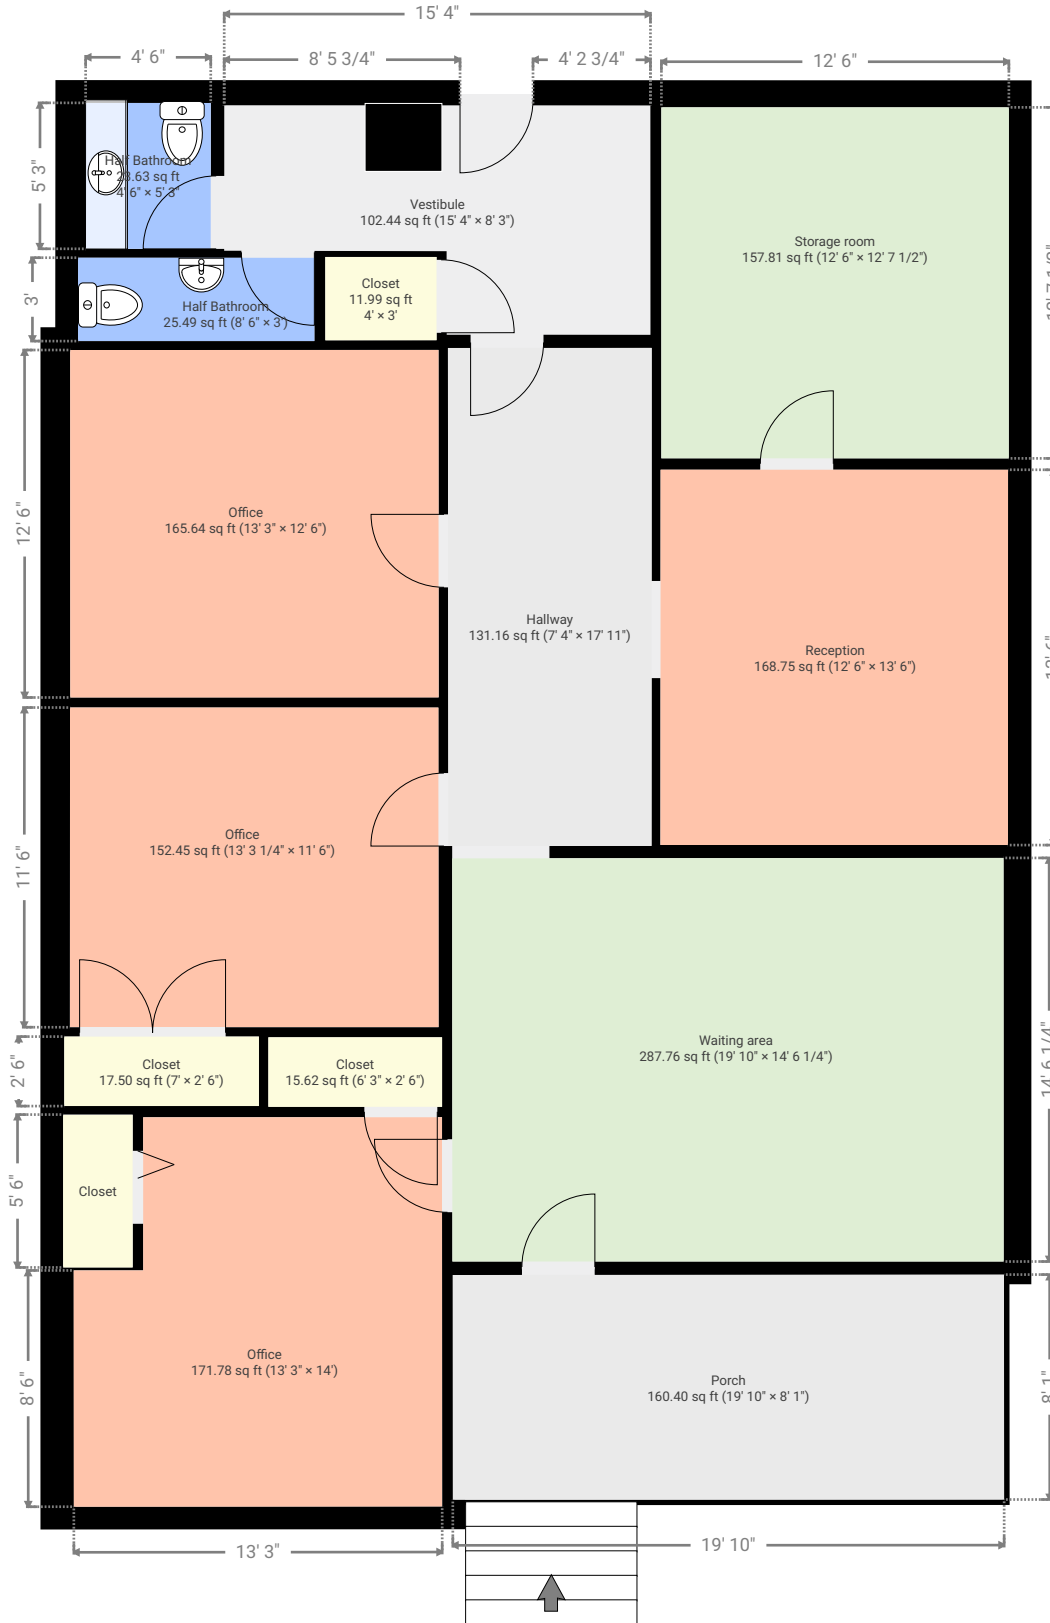

115 S Cool Spring - Dieta Ruscak

115 S Cool Spring, Fayetteville, NC

TOTAL AREA: 1605.29 sq ft • LIVING AREA: 1444.98 sq ft • FLOORS: 1 • ROOMS: 14

▼ 1st Floor

TOTAL AREA: 1605.29 sq ft • LIVING AREA: 1444.98 sq ft • ROOMS: 14

THIS FLOORPLAN IS PROVIDED WITHOUT WARRANTY OF ANY KIND. SENSOPRIA DISCLAIMS ANY WARRANTY INCLUDING, WITHOUT LIMITATION, SATISFACTORY QUALITY OR ACCURACY OF DIMENSIONS.

1:83