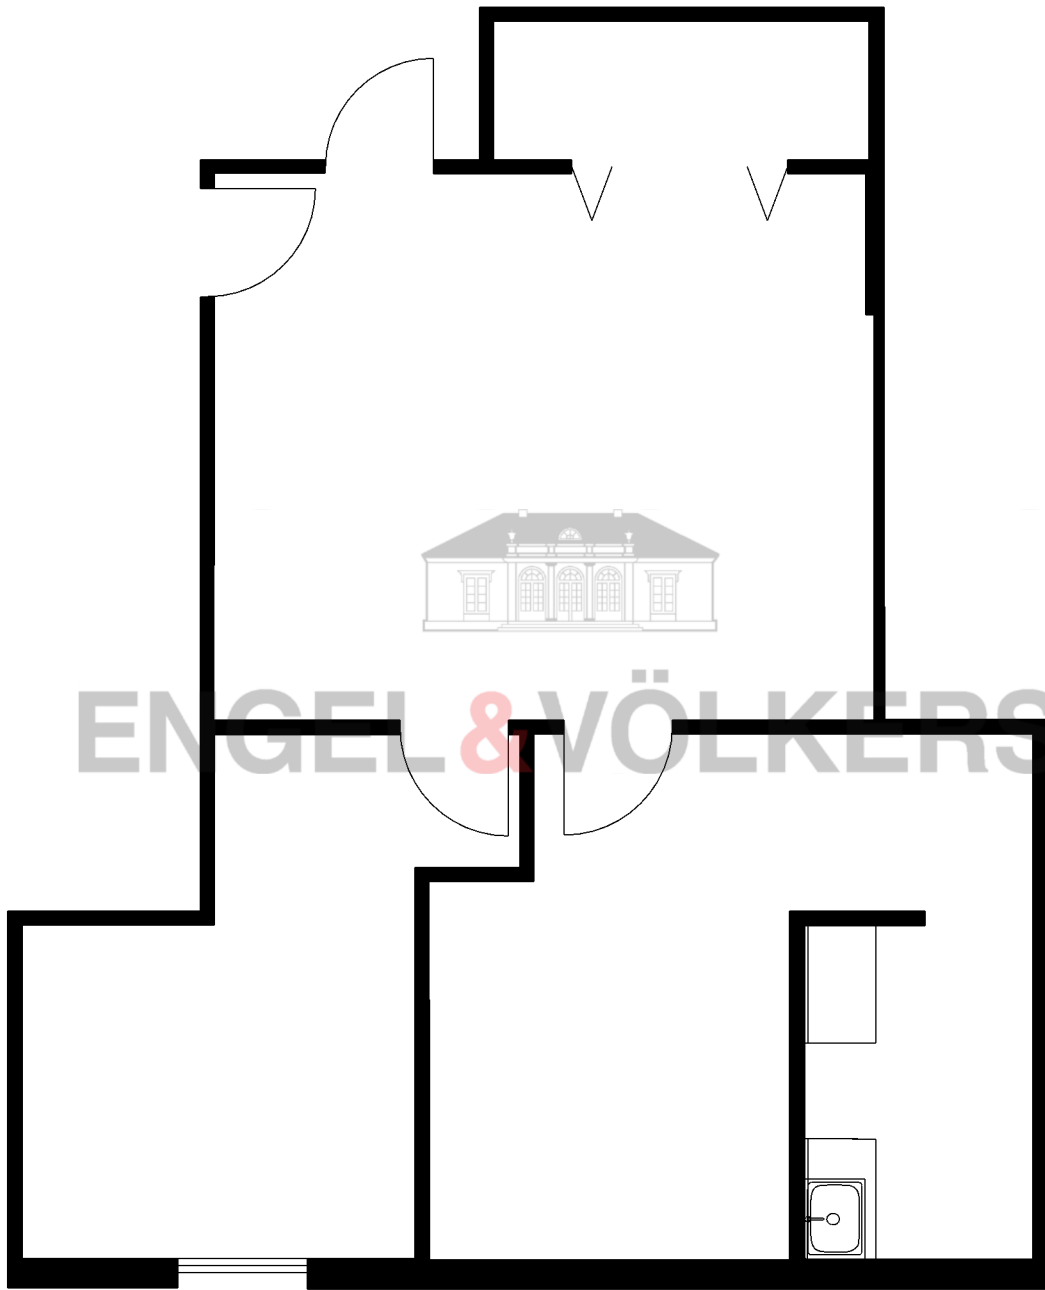

1465 S Ft Harrison Ave - Suite 207

Clearwater, FL 33756

FloorPlanNinja.com

DISCLAIMER: THIS FLOORPLAN IS PROVIDED WITHOUT WARRANTY OF ANY KIND. FLOOR PLAN NINJA DISCLAIMS ANY WARRANTY INCLUDING, WITHOUT LIMITATION, SATISFACTORY OR ACCURACY OF DIMENSIONS. WE RESERVE THE RIGHT TO USE ALL FLOOR PLANS AND RENDERINGS FOR MARKETING PURPOSES