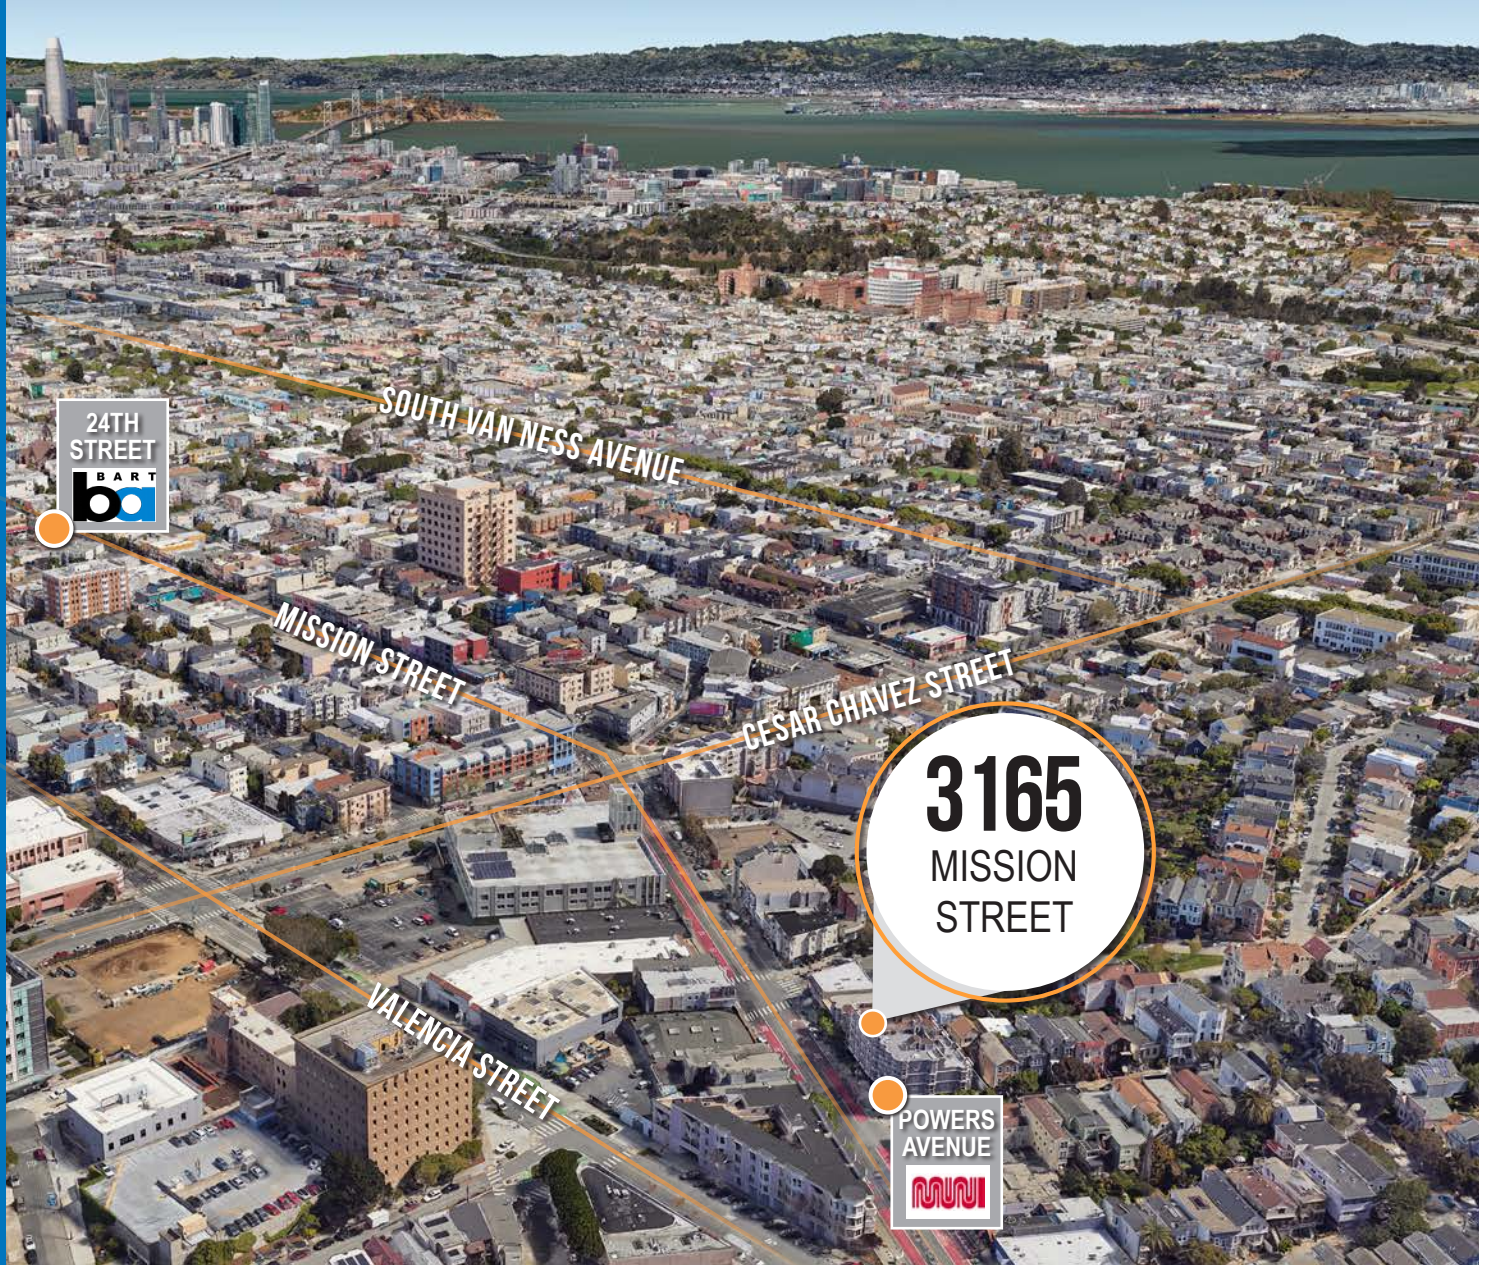

## LOCATION OVERVIEW

Desirable Mission Bernal location, walkable to nearby amenities, public transportation and to surrounding neighborhoods.

**01 MIN** to Powers Ave Muni  
**10 MIN** to 24th Street Bart  
**15 MIN** to Bernal Peak

**07 MIN** to Mission District  
**09 MIN** to Potrero Hill  
**14 MIN** to SOMA

**06 MIN** to 101 On-Ramp  
**08 MIN** to 280 On-Ramp  
**20 MIN** to 80 On-Ramp