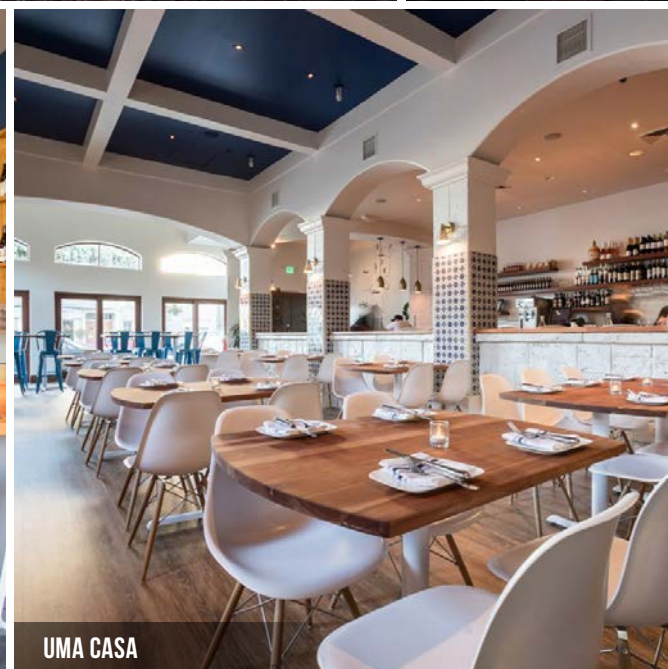

# 3165 MISSION STREET

BERNAL HEIGHTS PARK

CPMC MISSION BERNAL CAMPUS

CHISAI SUSHI CLUB

UMA CASA

ALICE'S RESTAURANT