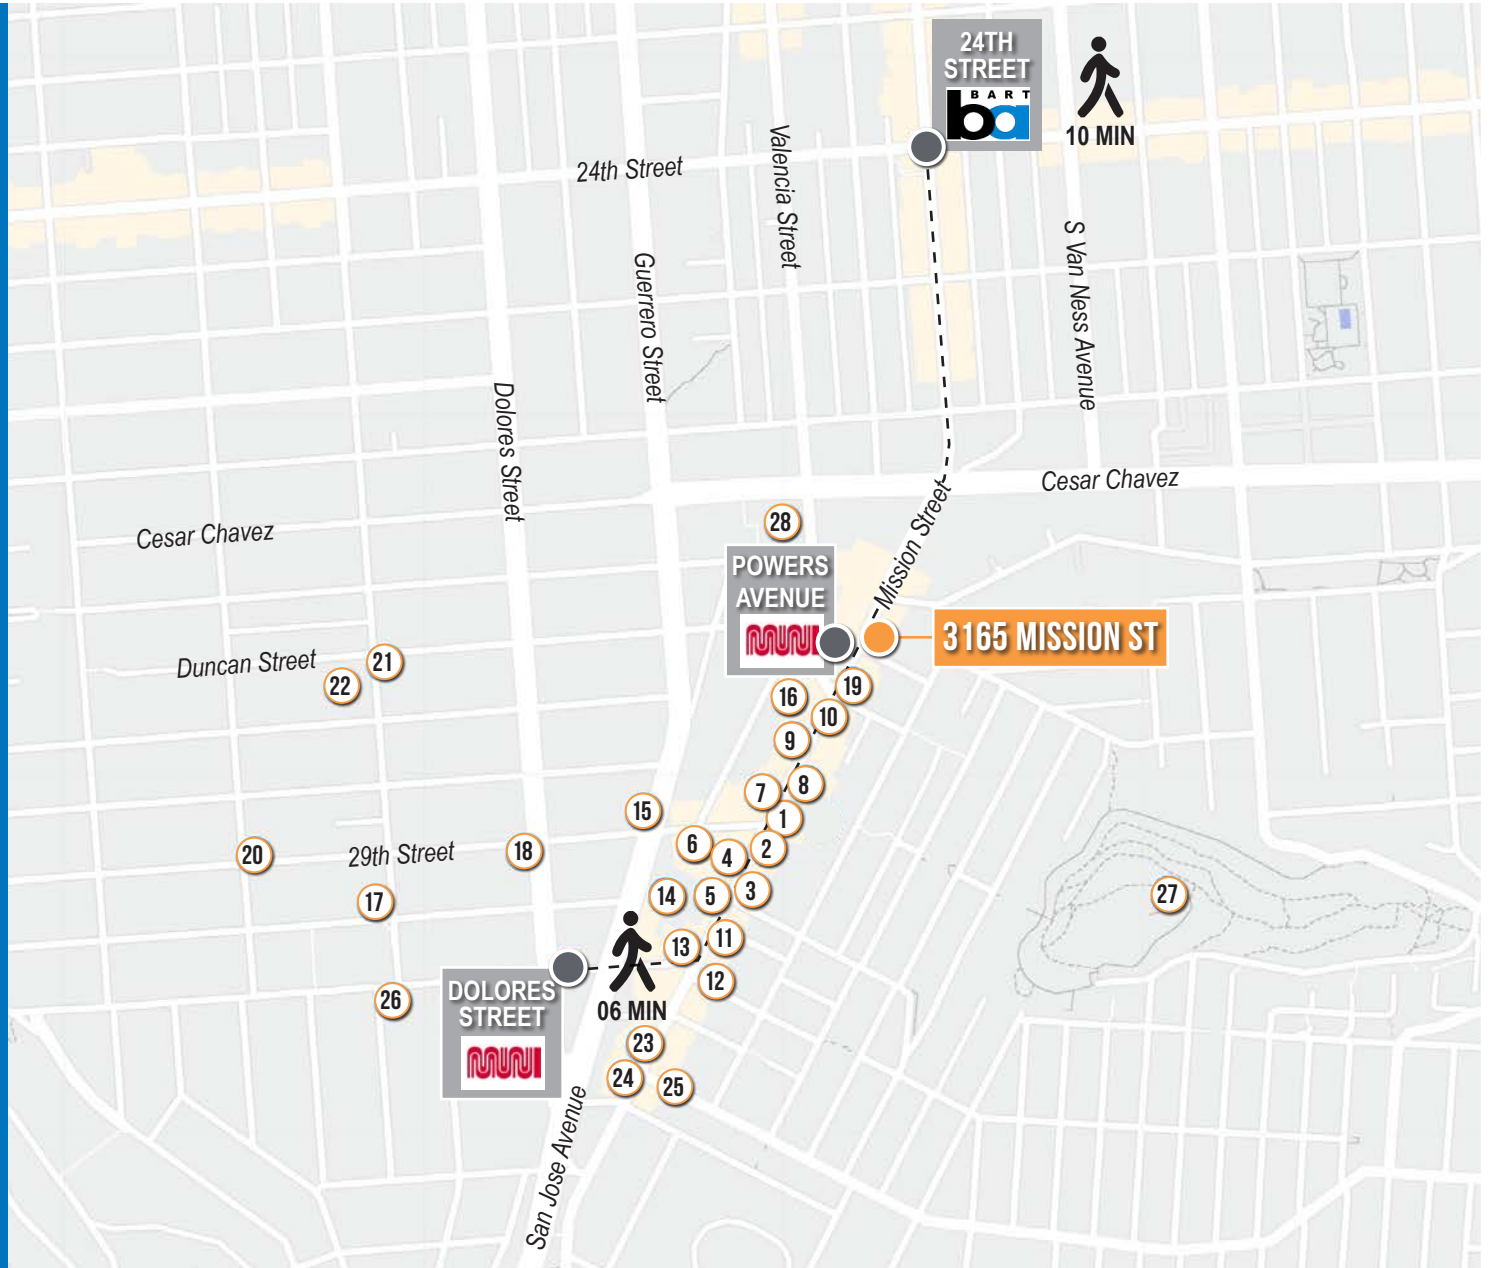

## LOCATION OVERVIEW

Desirable Mission Bernal location, walkable to nearby amenities, public transportation and to surrounding neighborhoods.

**01 MIN** to Powers Ave Muni  
**10 MIN** to 24th Street Bart  
**15 MIN** to Bernal Peak

**07 MIN** to Mission District  
**09 MIN** to Potrero Hill  
**14 MIN** to SOMA

**06 MIN** to 101 On-Ramp  
**08 MIN** to 280 On-Ramp  
**20 MIN** to 80 On-Ramp

## NEARBY AMENITIES

- 1..... PizzaHacker/BagelMacher SF
- 2..... Coco's Ramen
- 3..... Golden State Pizza & Grill
- 4..... El Paisa
- 5..... La Alteña
- 6..... The Front Porch
- 7..... Four Chairs
- 8..... Isabella restaurant
- 9..... Emmy's Spaghetti Shack
- 10..... Bac Lieu Restaurant
- 11..... Chīsai Sushi Club
- 12..... Oye Managua
- 13..... Walgreens
- 14..... Safeway
- 15..... Mitchell's Ice Cream
- 16..... Bac Lieu Restaurant
- 17..... Oki sushi
- 18..... The BAR – on Dolores
- 19..... Cellarmaker House of Pizza
- 20..... Alice's Restaurant
- 21..... Martha & Bros. Coffee Co.
- 22..... Uma Casa
- 23..... Universal Bakery on Mission
- 24..... Cuisine of Nepal Restaurant
- 25..... Tilak
- 26..... La Ciccia
- 27..... Bernal Heights Park
- 28... CPMC Mission Bernal Campus