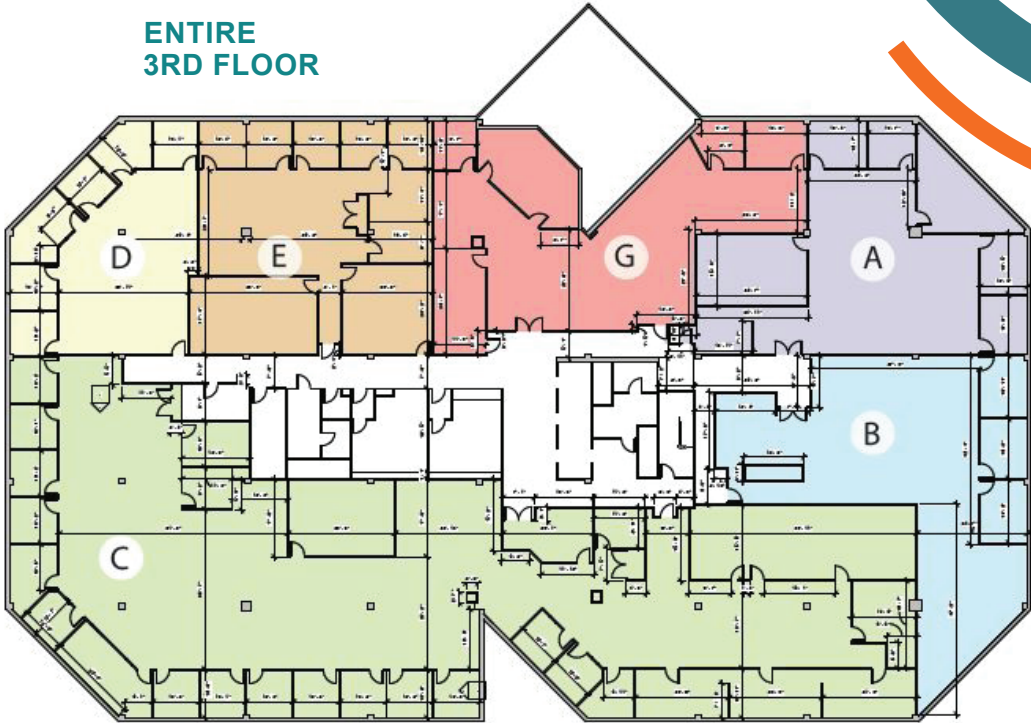

FOR LEASE

399 CAMPUS DRIVE

SOMERSET, NJ 08873

SPECIFICATIONS

- New Owner/Management
- New HVAC system, newly renovated common areas and bathrooms
- Cafe & Gym on Premises
- Loading dock
- On-site Property Management
- Immediate access to Route 287
- Close to NJ Turnpike, Garden State Parkway, Route 22 & I-78
- Proximate to retail, restaurants, banks, hotels and conference centers
- Three miles from Bridgewater Commons Mall

ENTIRE 3RD FLOOR

AVAILABILITIES

Floor	Available RSF
3rd Floor	3,840 RSF (B)
3rd Floor	3,550 RSF (E)
3rd Floor	3,806 RSF (G)
3rd Floor	3,827 RSF (A)
3rd Floor	14,042 RSF (C)

3RD FLOOR
2,219 RSF

3RD FLOOR
14,042 RSF