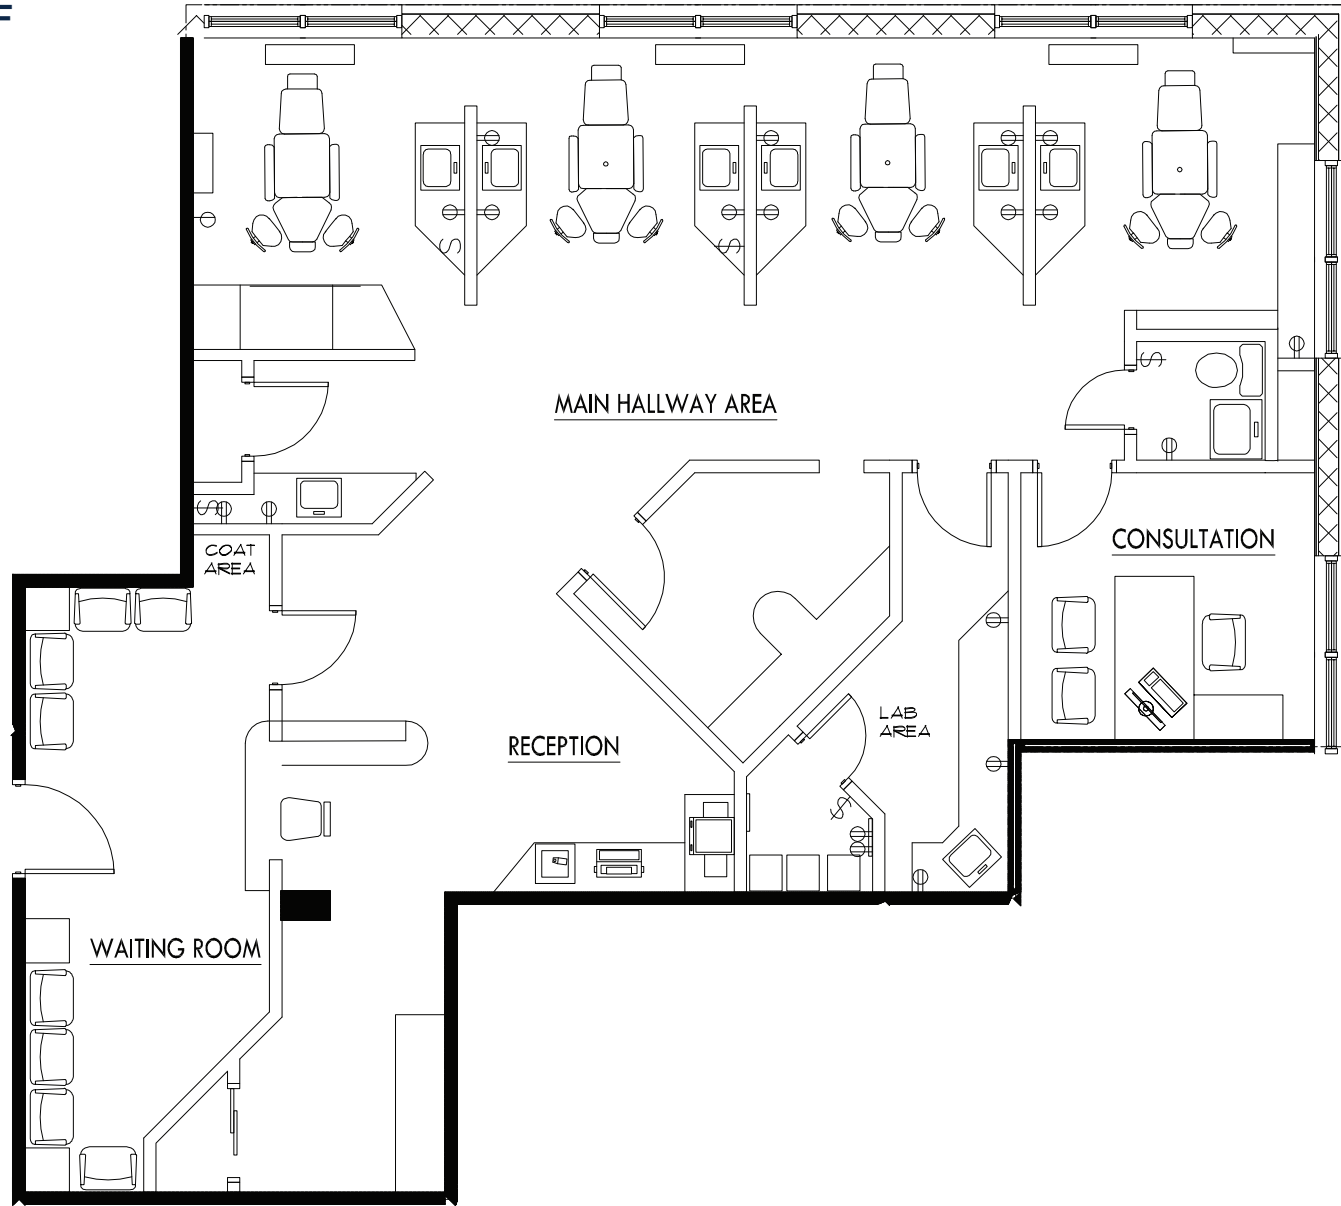

Suite 234 : 1,720 SF

*Pre-built Dental Suite

FOR MORE INFORMATION:

John Finn

631.360.9000
jfinn@drgrealty.com

Pelops Damianos

631.360.9000
pdamianos@drgrealty.com

John Greco

631.360.9000
jgreco@drgrealty.com