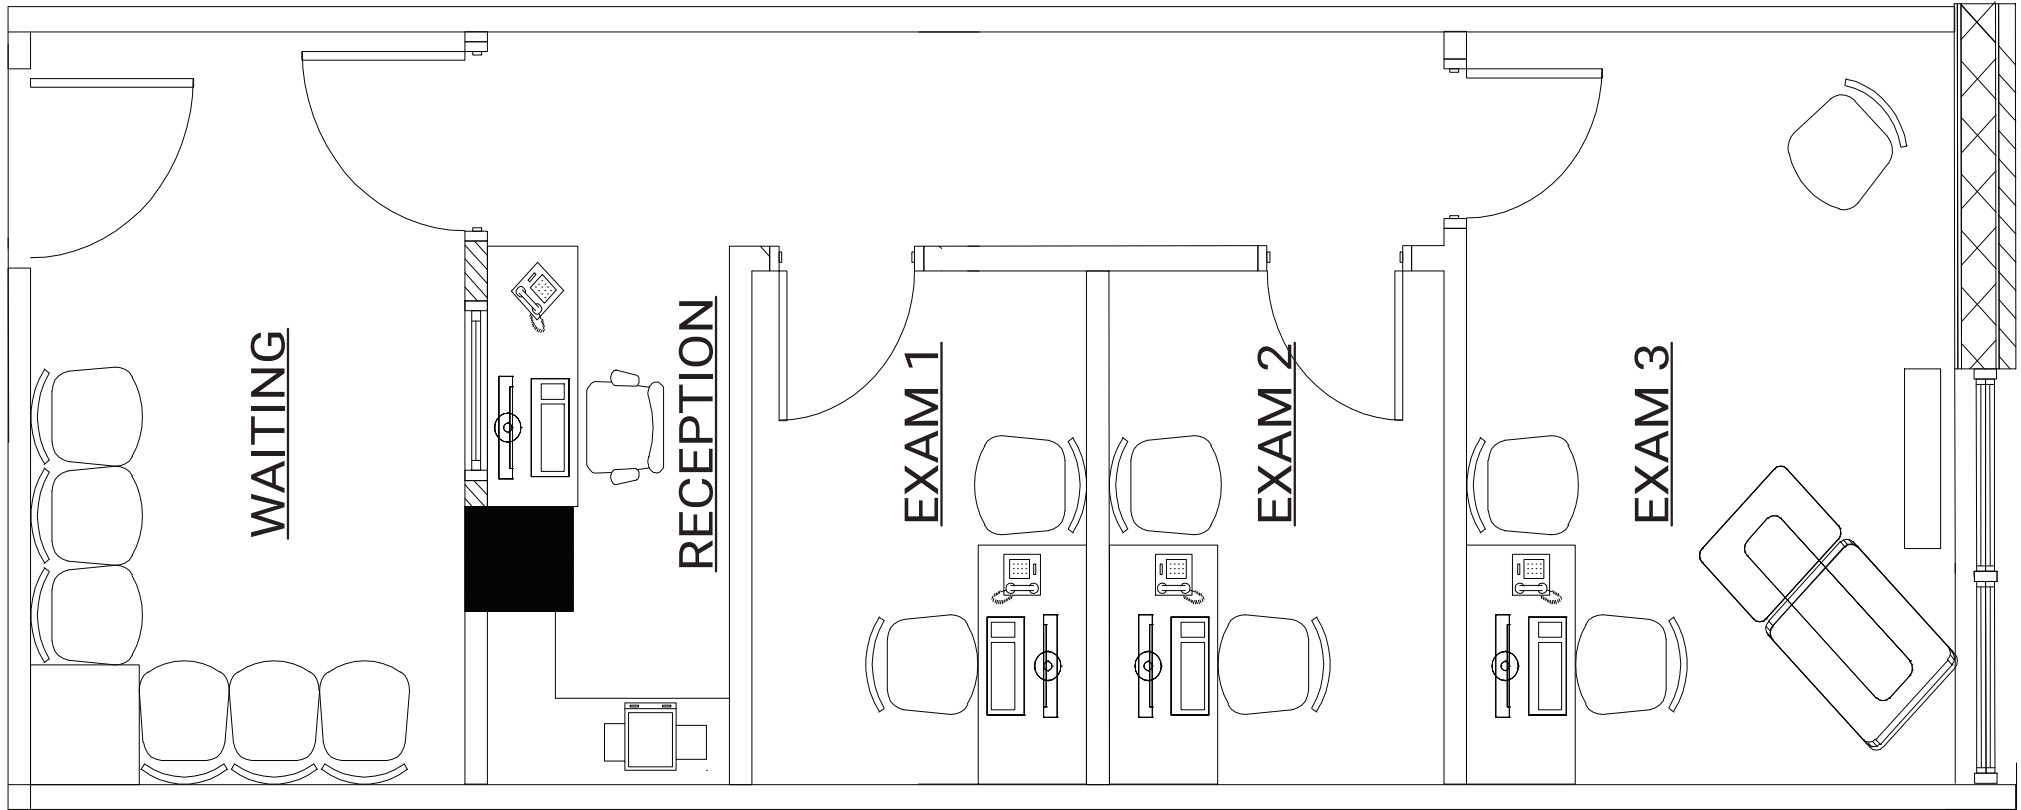

222 Middle Country Road

Smithtown, NY 11787

222 Middle Country Road

Building 80,000 SF

Stories 3

Available Suite 201: 591 SF
Suite 207: 3,108 SF
Suite 234: 1,720 SF
Suite 320: 621 SF

Asking Rent Available Upon Request

Suite 201 : 591 SF

FOR MORE INFORMATION:

John Finn
631.360.9000
jfinn@drgrealty.com

Pelops Damianos
631.360.9000
pdamianos@drgrealty.com

John Greco
631.360.9000
jgreco@drgrealty.com

Suite 207 : 3,108 SF

*Divisible to:
1,081 SF - 2,027 SF