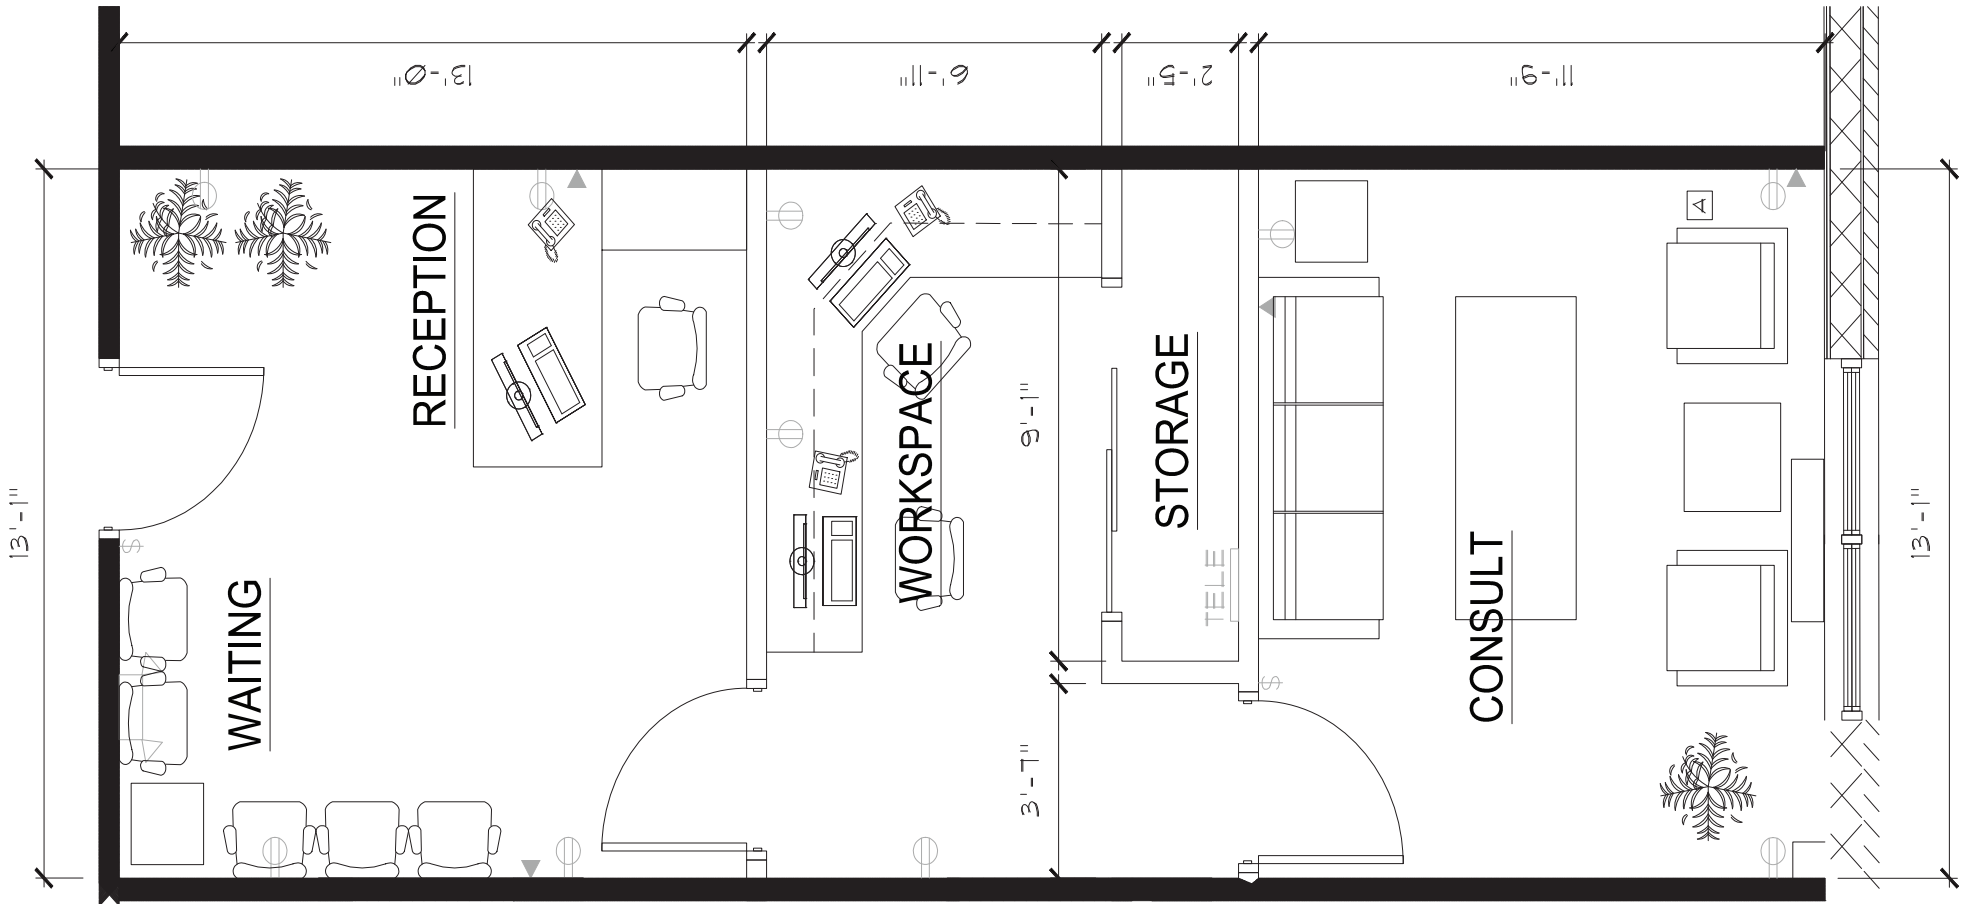

Suite 320 : 621 SF

FOR MORE INFORMATION:

John Finn

631.360.9000
jfinn@drgrealty.com

Pelops Damianos

631.360.9000
pdamianos@drgrealty.com

John Greco

631.360.9000
jgreco@drgrealty.com