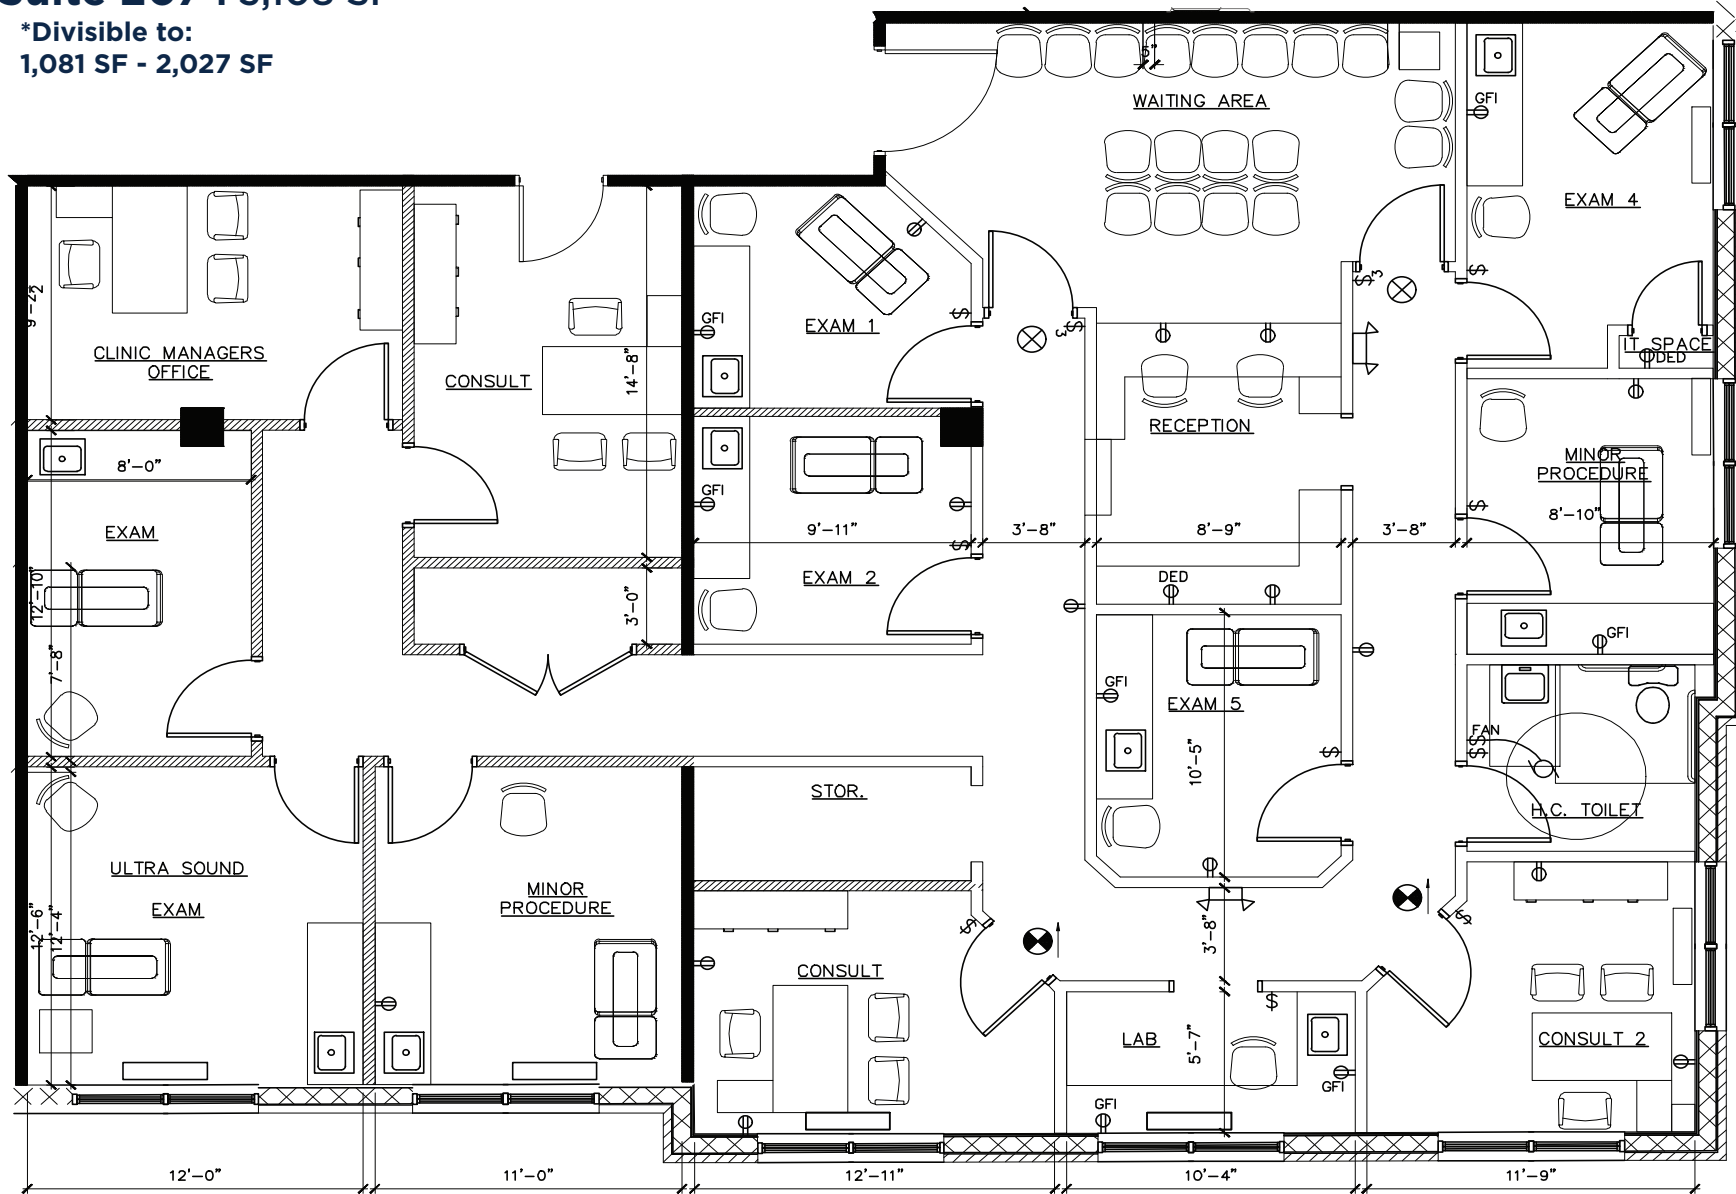

222 Middle Country Road

Smithtown, NY 11787

222 Middle Country Road

Building 80,000 SF

Stories 3

Available Suite 201: 591 SF
Suite 207: 3,108 SF
Suite 234: 1,720 SF
Suite 320: 621 SF

Asking Rent Available Upon Request

Suite 201 : 591 SF

FOR MORE INFORMATION:

John Finn
631.360.9000
jfinn@drgrealty.com

Pelops Damianos
631.360.9000
pdamianos@drgrealty.com

John Greco
631.360.9000
jgreco@drgrealty.com

Suite 207 : 3,108 SF

*Divisible to:
1,081 SF - 2,027 SF