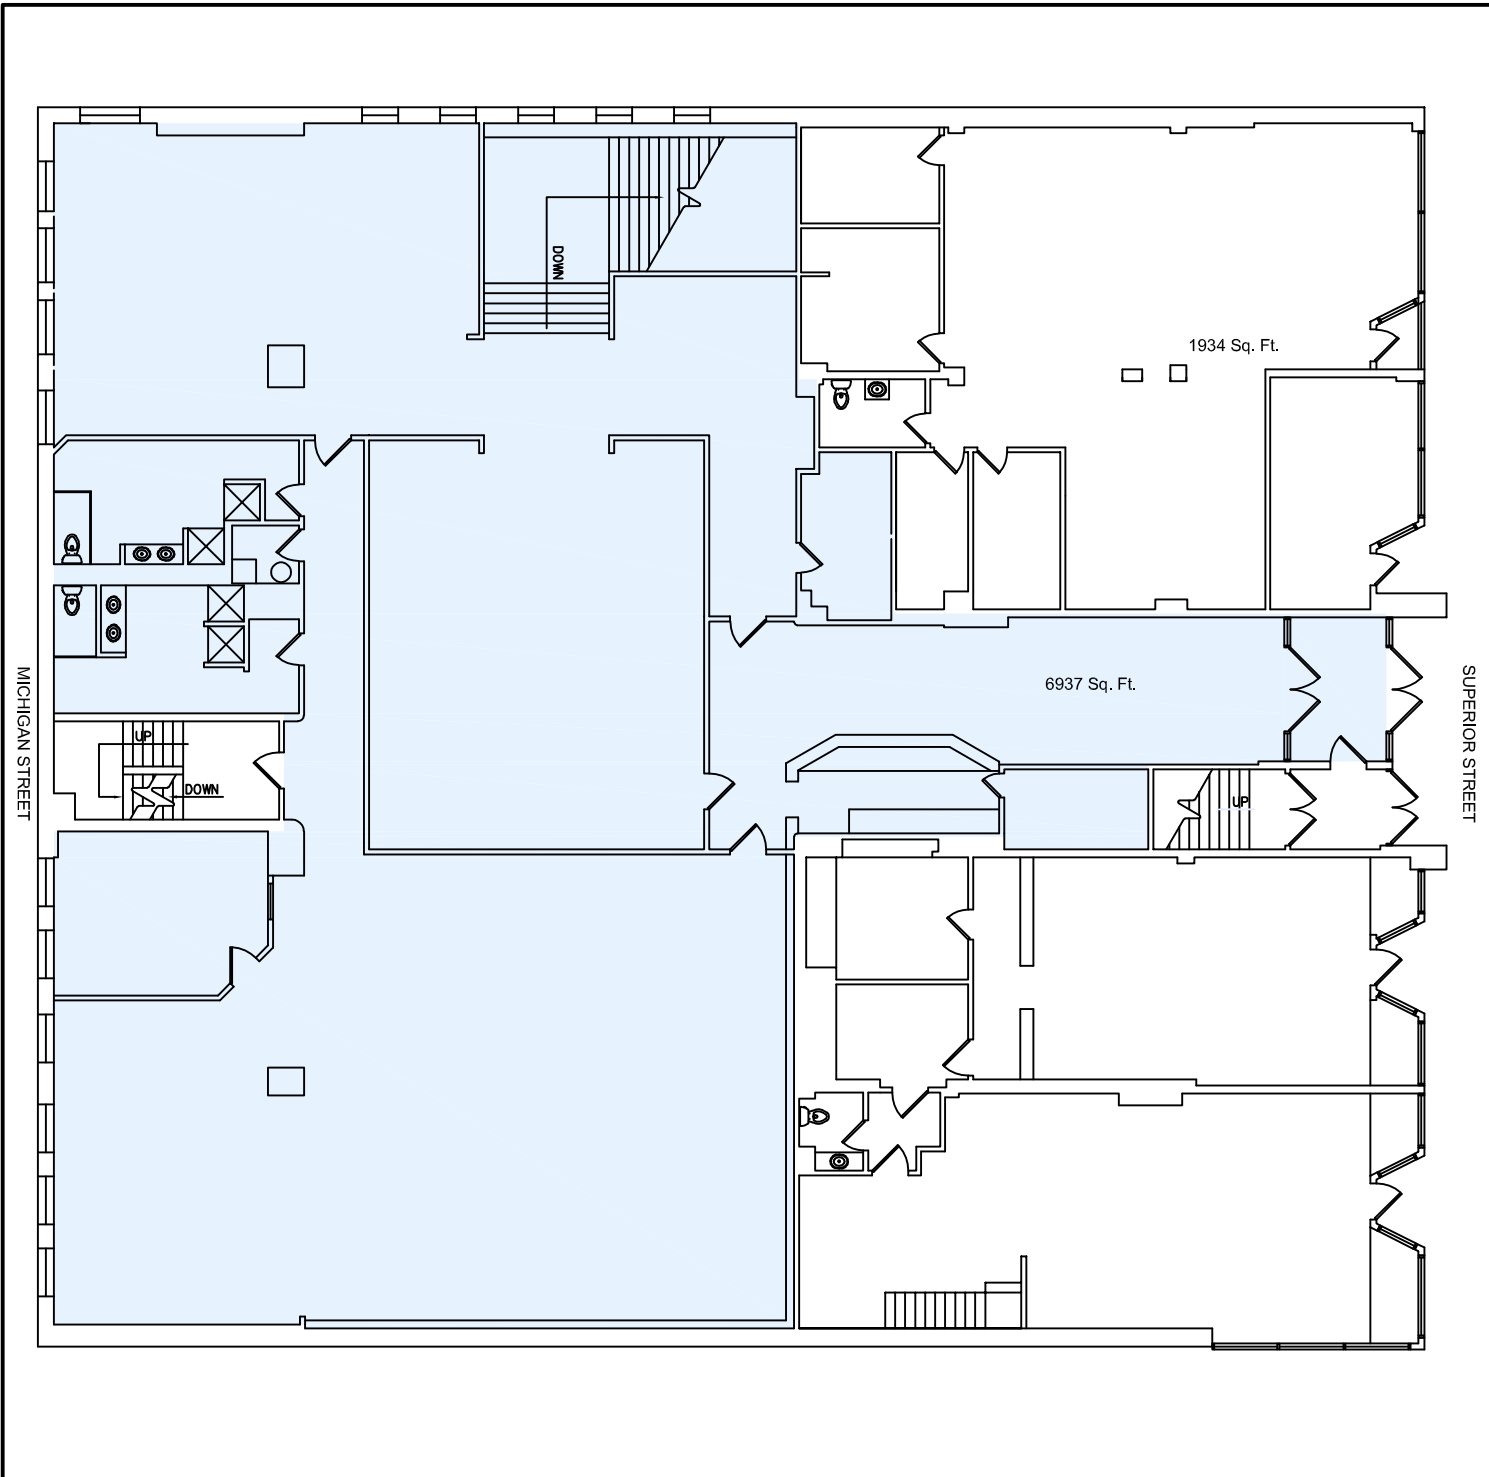

**Stanley Center
Suite 404**
404 W. Superior St.
Duluth, MN 55802

ONEIDA
COMMERCIAL REAL ESTATE SERVICES

306 W. Superior St #1605
Duluth, MN 55802
218-722-0816
218-720-6879 Fax
www.oneidacres.com

STC 404
July 20, 2018
Scale 1/16" = 1'-0"