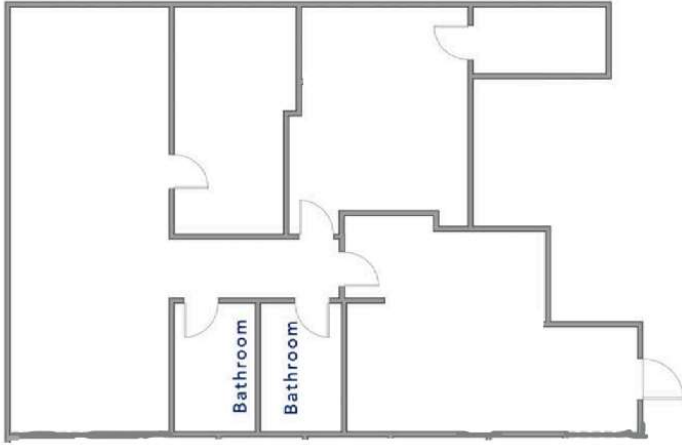

Current Configuration

Unit 304  
+/- 1,561 RSF

\*\* Not to scale