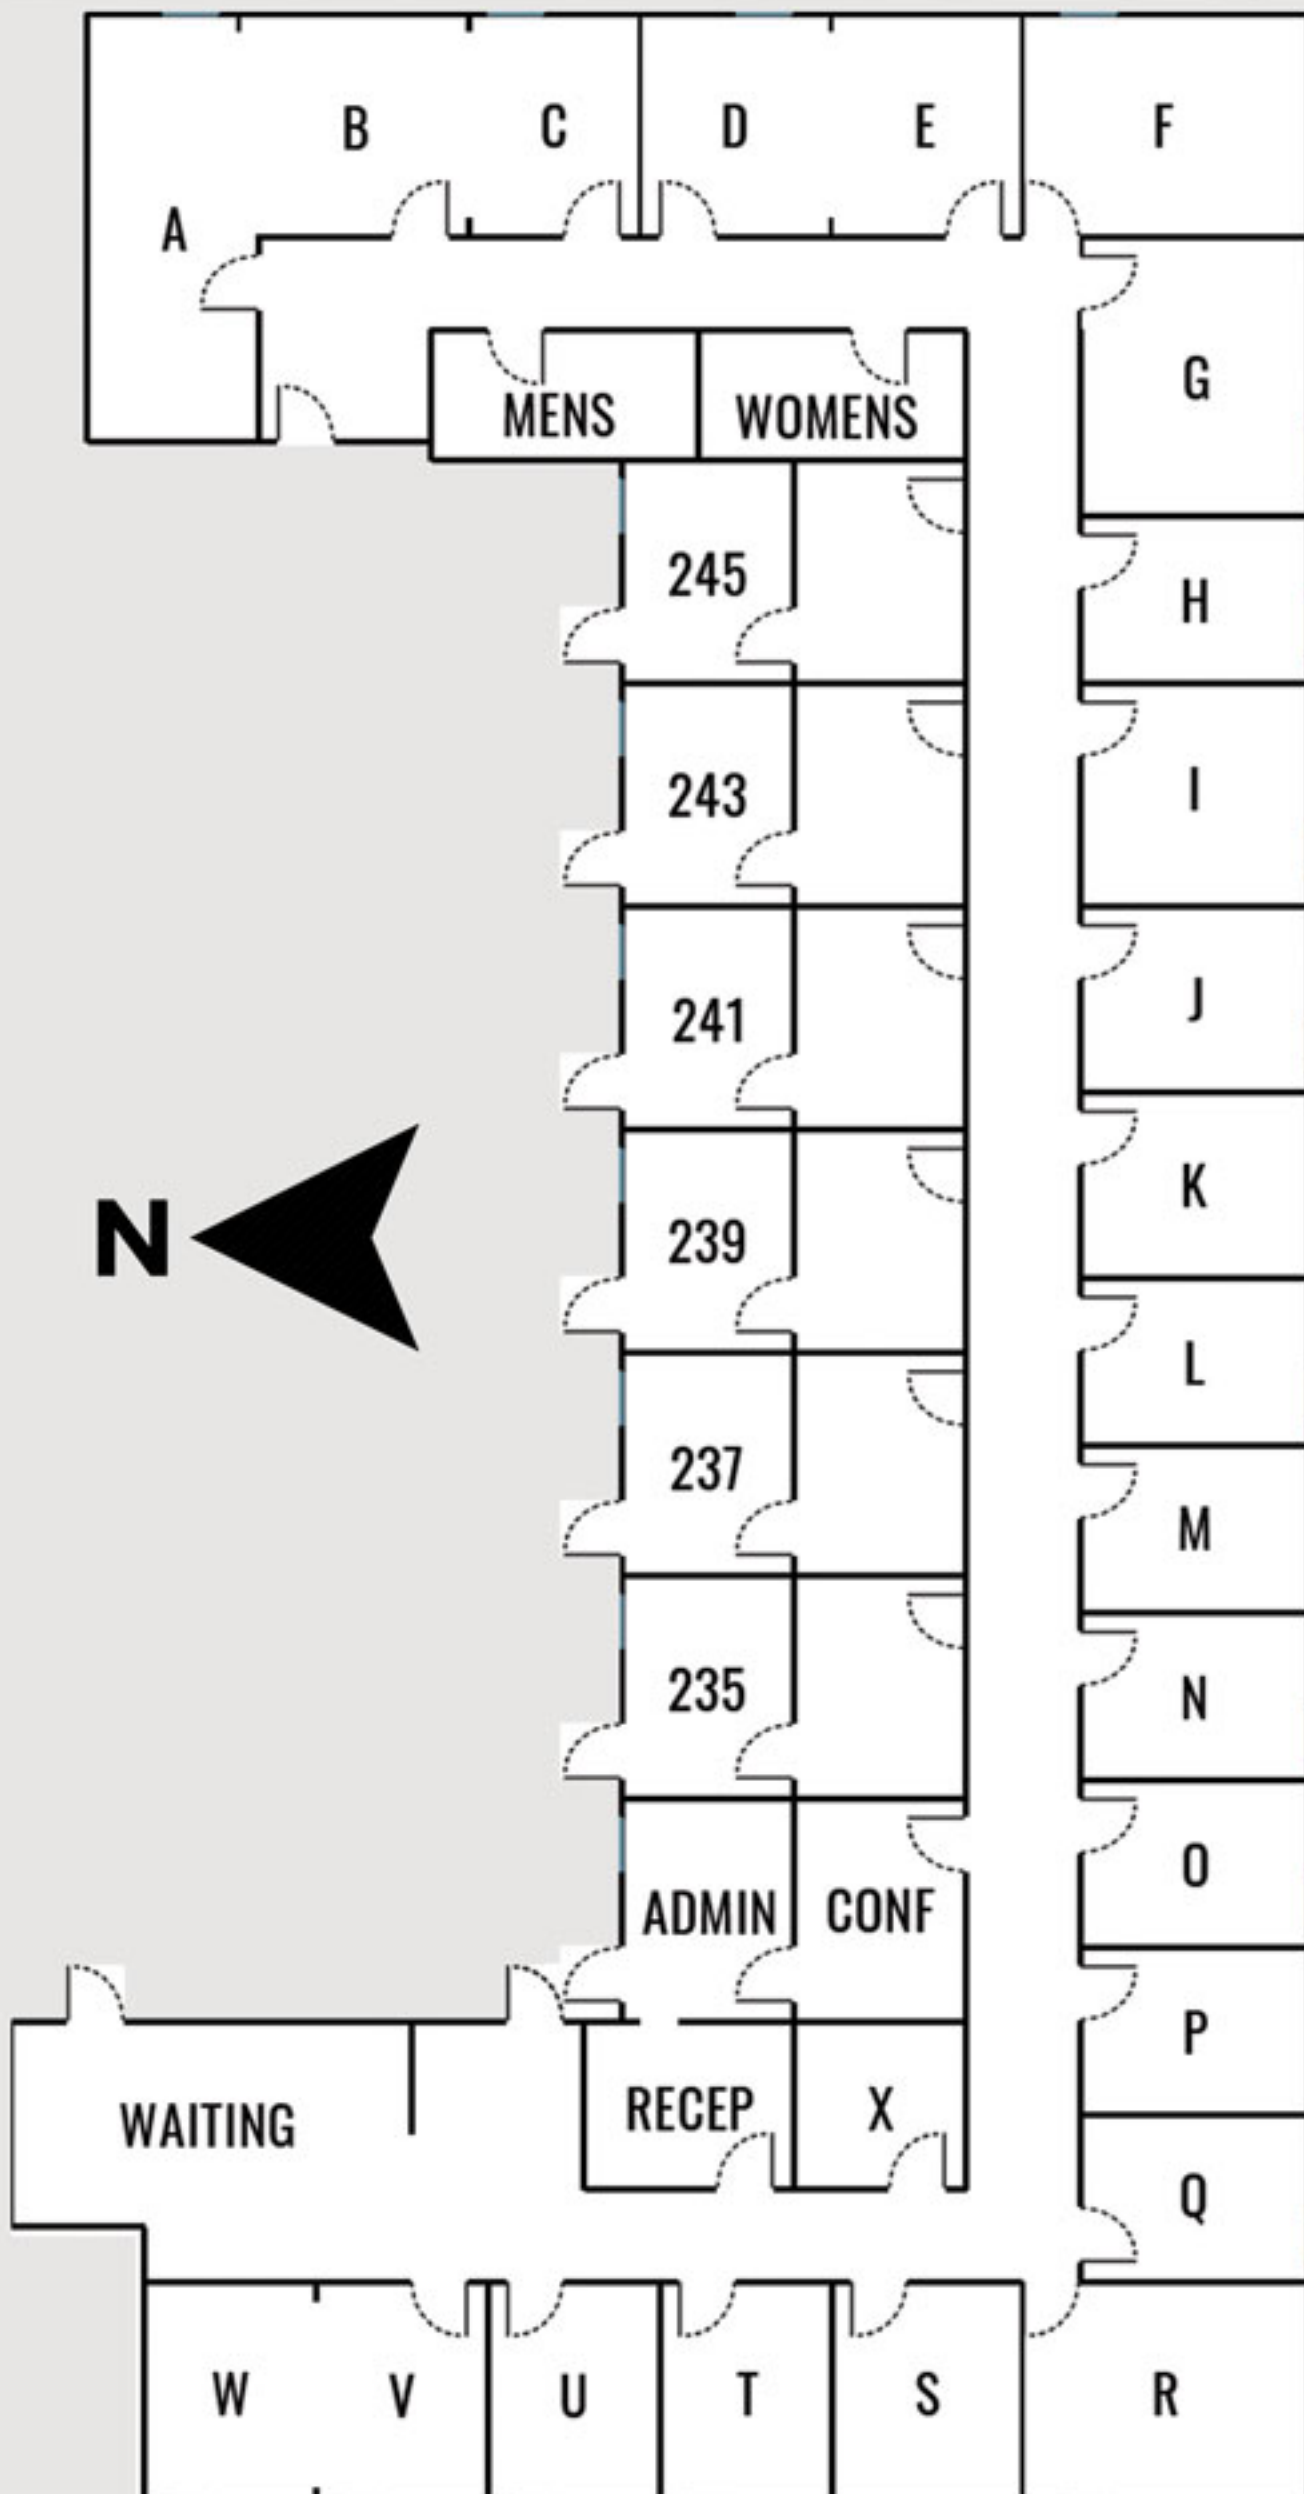

1500 N UNIVERSITY DRIVE, CORAL SPRINGS

120 SQFT - 500 SQFT EXECUTIVE SUITES FOR LEASE!

**SUITES FROM 120 SQFT - 500 SQFT
FLEXIBLE TERMS!
LOW RATES!
QUICK MOVE IN!
ELECTRIC / WATER INCLUDED**

**COURTYARD W/ PRIVATE ENTRANCES
WINDOWED OFFICES
CONNECTED SUITES AVAILABLE**

**UNIVERSITY DRIVE FRONTAGE
CENTRALLY LOCATED NEAR RESTAURANTS**

**JASON CHAMELY
954.857.1884
J.CHAMELY@BOXREALESTATE.NET**