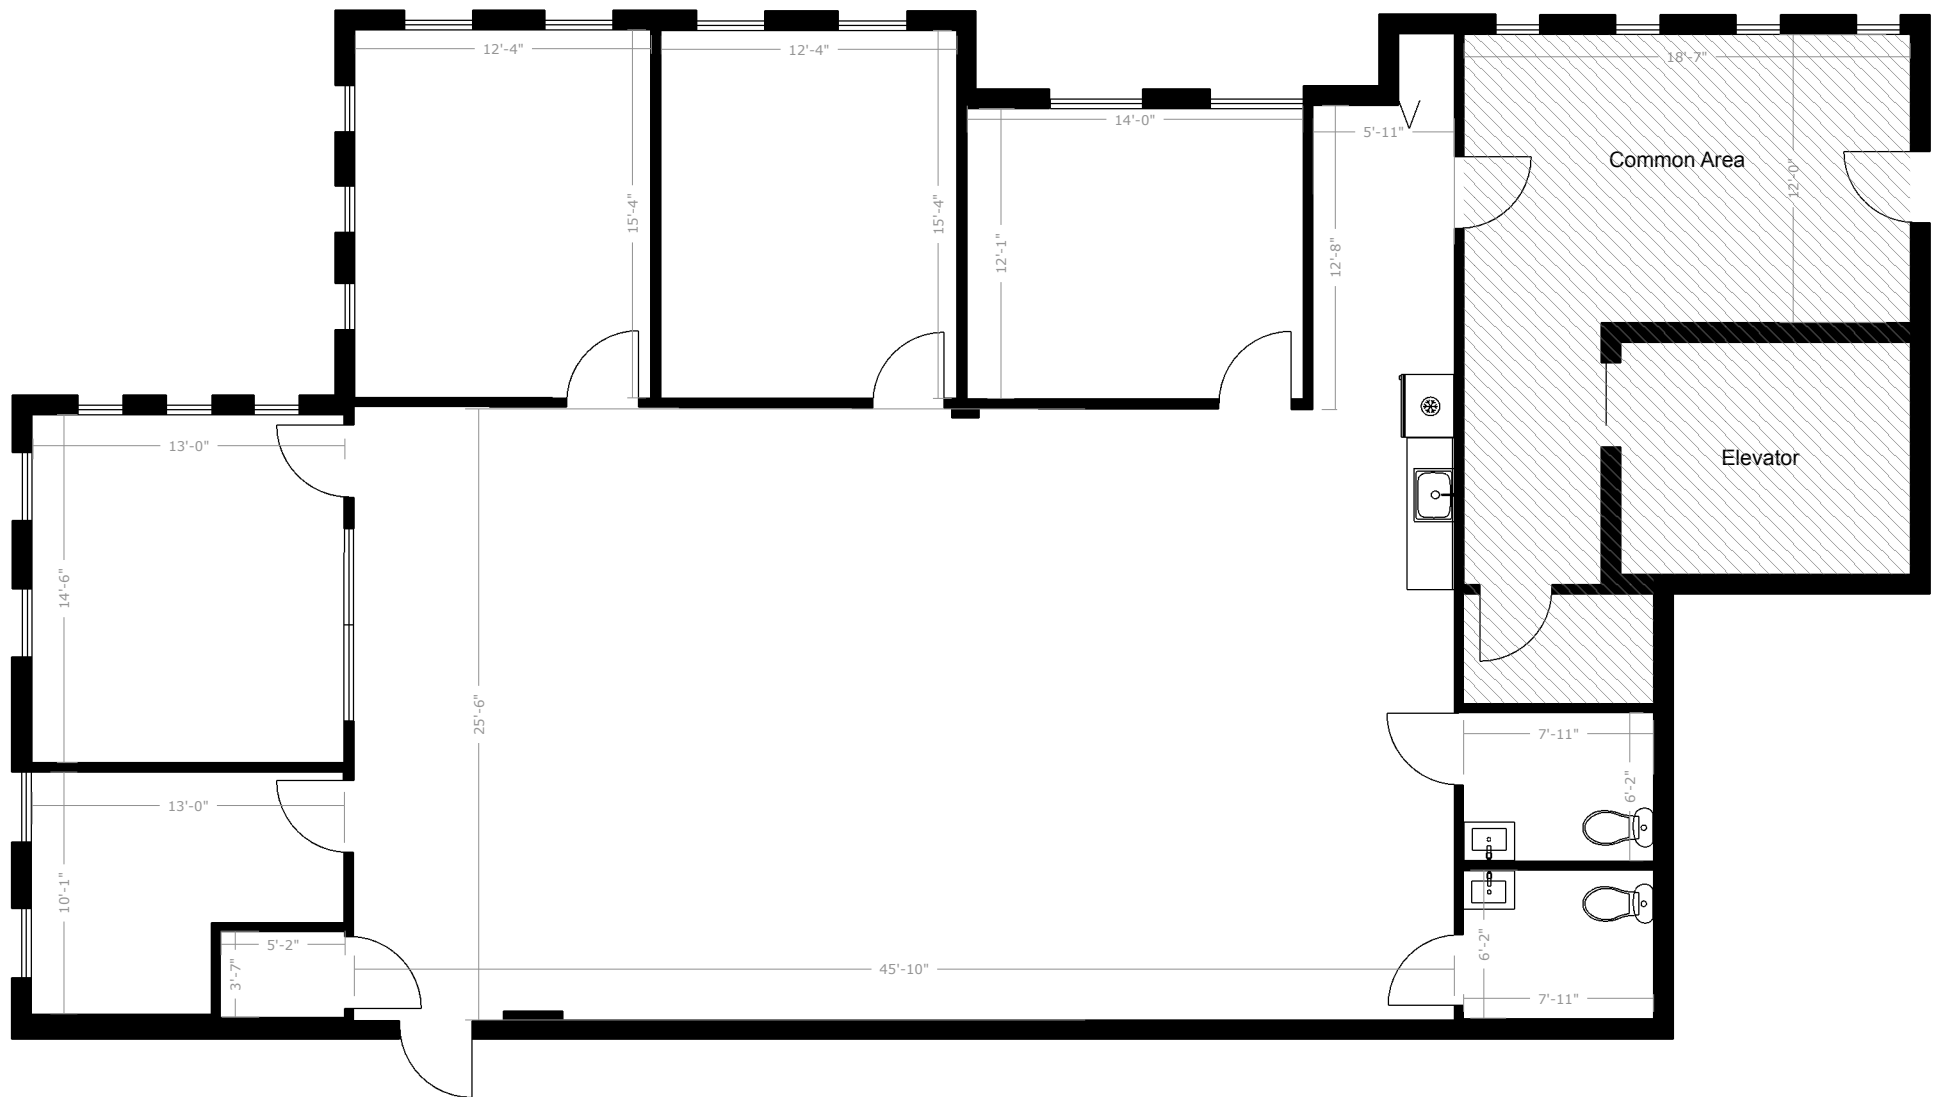

630 Brooker Creek Blvd, Ste 315

Oldsmar, FL 34677

FloorPlanNinja.com

DISCLAIMER: THIS FLOORPLAN IS PROVIDED WITHOUT WARRANTY OF ANY KIND. FLOOR PLAN NINJA DISCLAIMS ANY WARRANTY INCLUDING, WITHOUT LIMITATION, SATISFACTORY OR ACCURACY OF DIMENSIONS. WE RESERVE THE RIGHT TO USE ALL FLOOR PLANS AND RENDERINGS FOR MARKETING PURPOSES