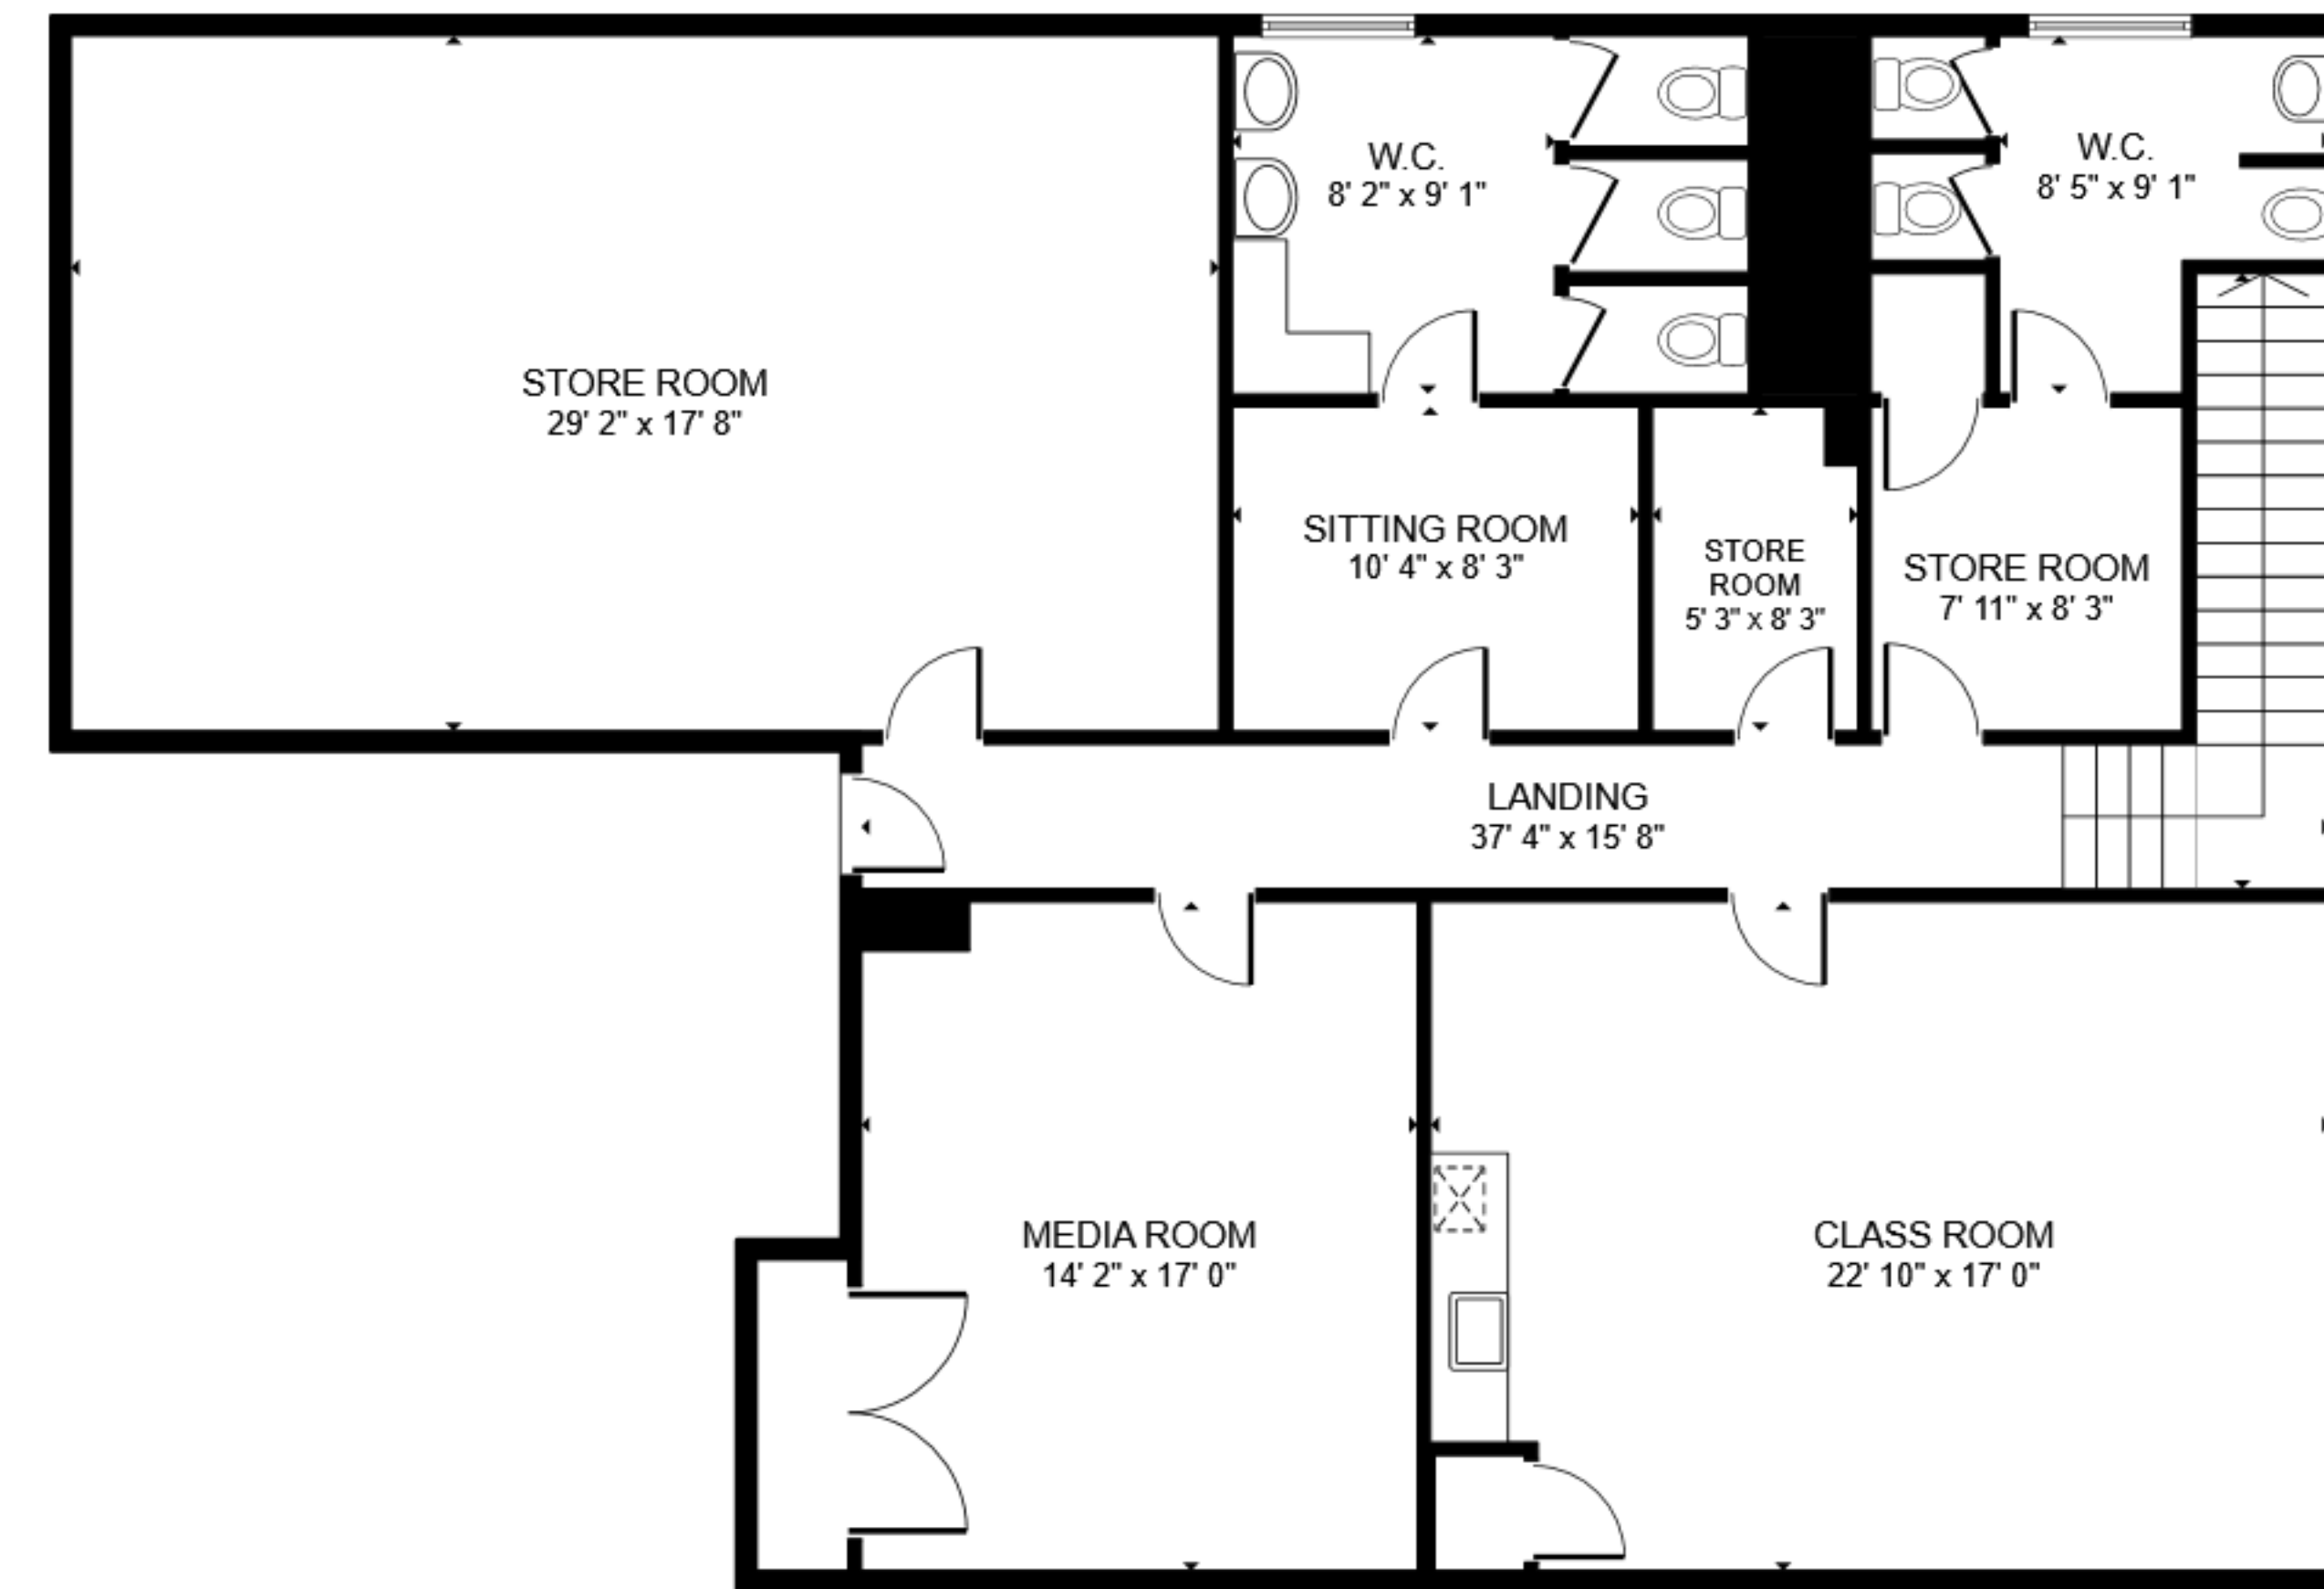

FLOOR 1

FLOOR 2

GROSS INTERNAL AREA
 FLOOR 1 5,828 sq.ft. FLOOR 2 1,832 sq.ft.
 TOTAL : 7,660 sq.ft.

SIZES AND DIMENSIONS ARE APPROXIMATE, ACTUAL MAY VARY.