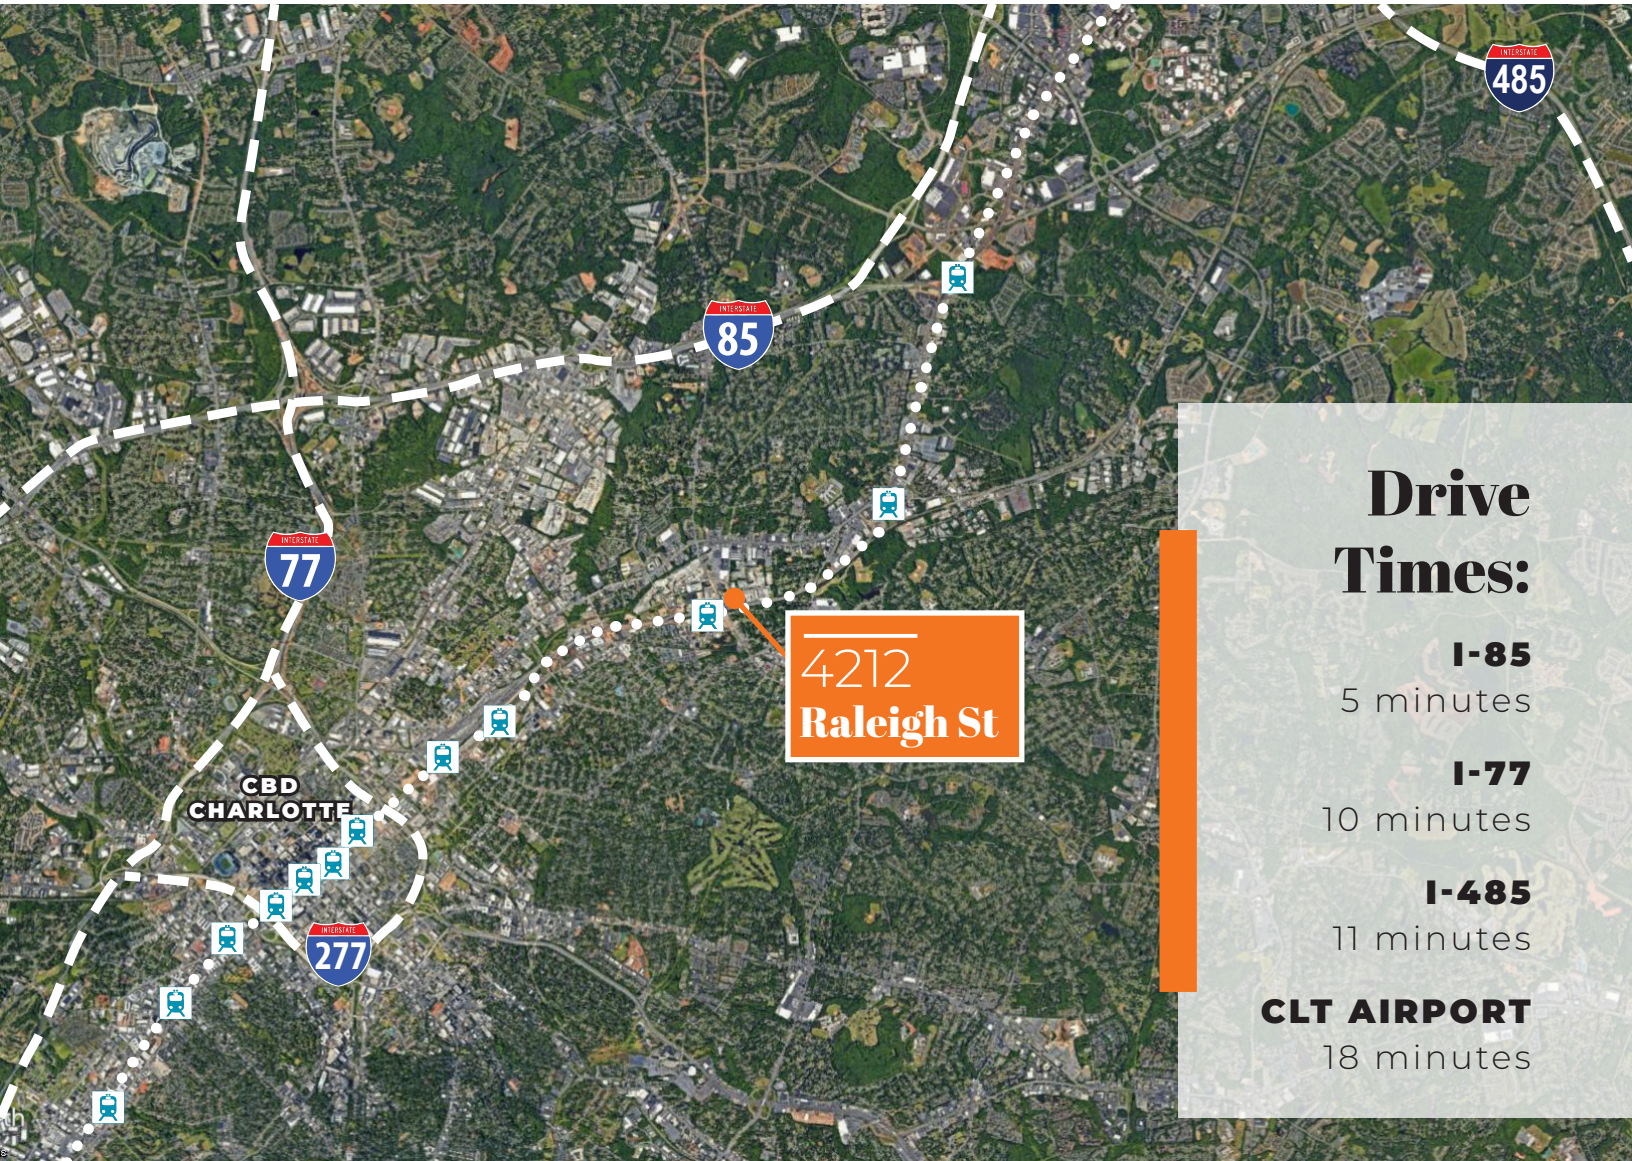

4212 Raleigh St

Drive Times:

I-85

5 minutes

I-77

10 minutes

I-485

11 minutes

CLT AIRPORT

18 minutes

CONTACT BROKERS FOR RATE:

JASON SCHNITTGER

980.819.4277

jschnittger@streamrealty.com

PARKER BYRD

704.614.6478

parker.byrd@streamrealty.com

STREAM