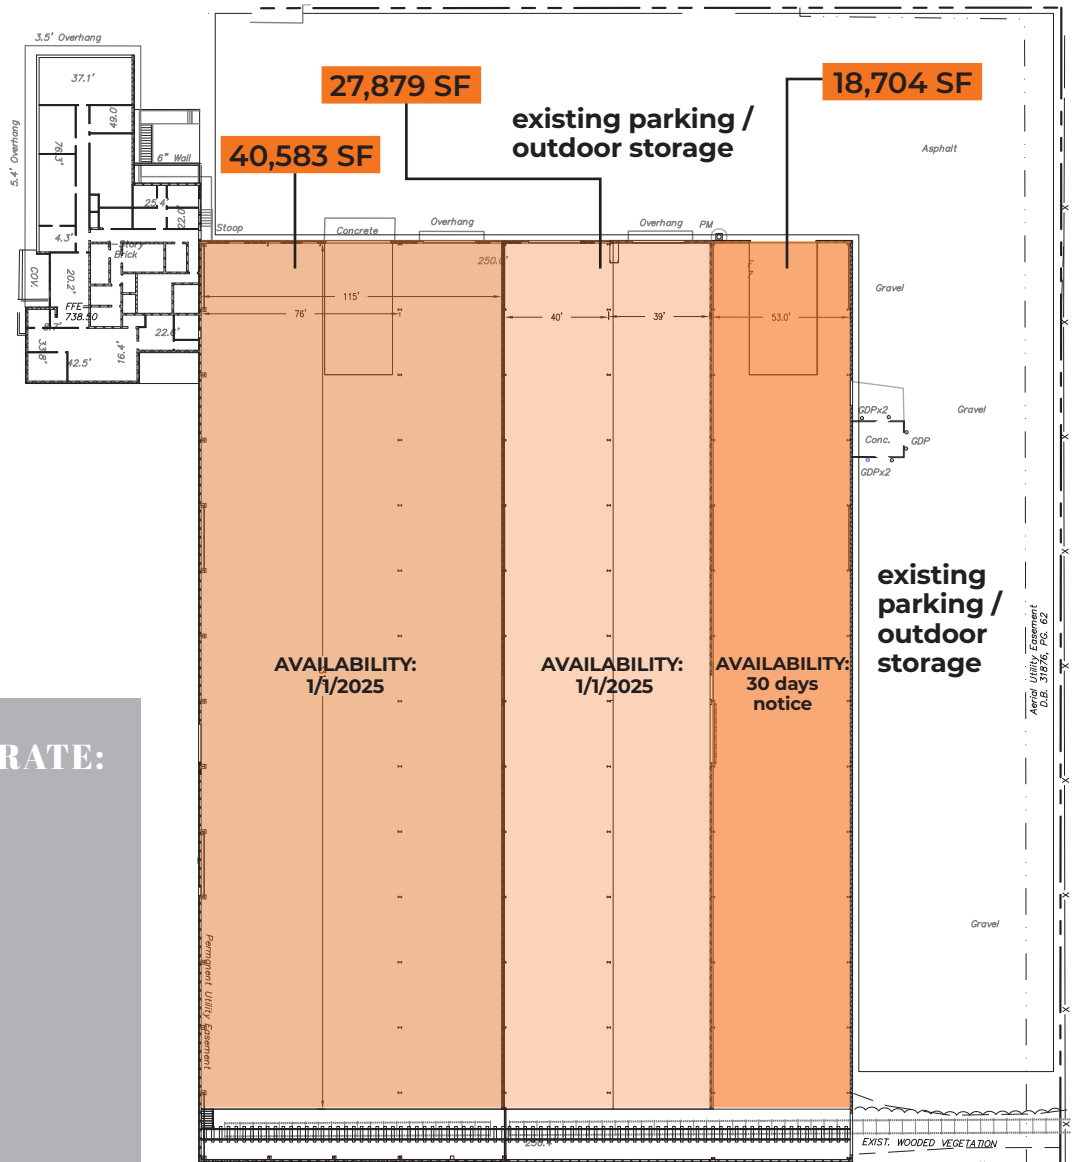

- 18,704 - 87,166 SF

LOADING

- 2 Internal Dock High
- 2 Dock High Doors

YARD

- Secured outside storage available

CONTACT BROKERS FOR RATE:

STREAM

JASON SCHNITTGER
980.819.4277
jschnittger@streamrealty.com