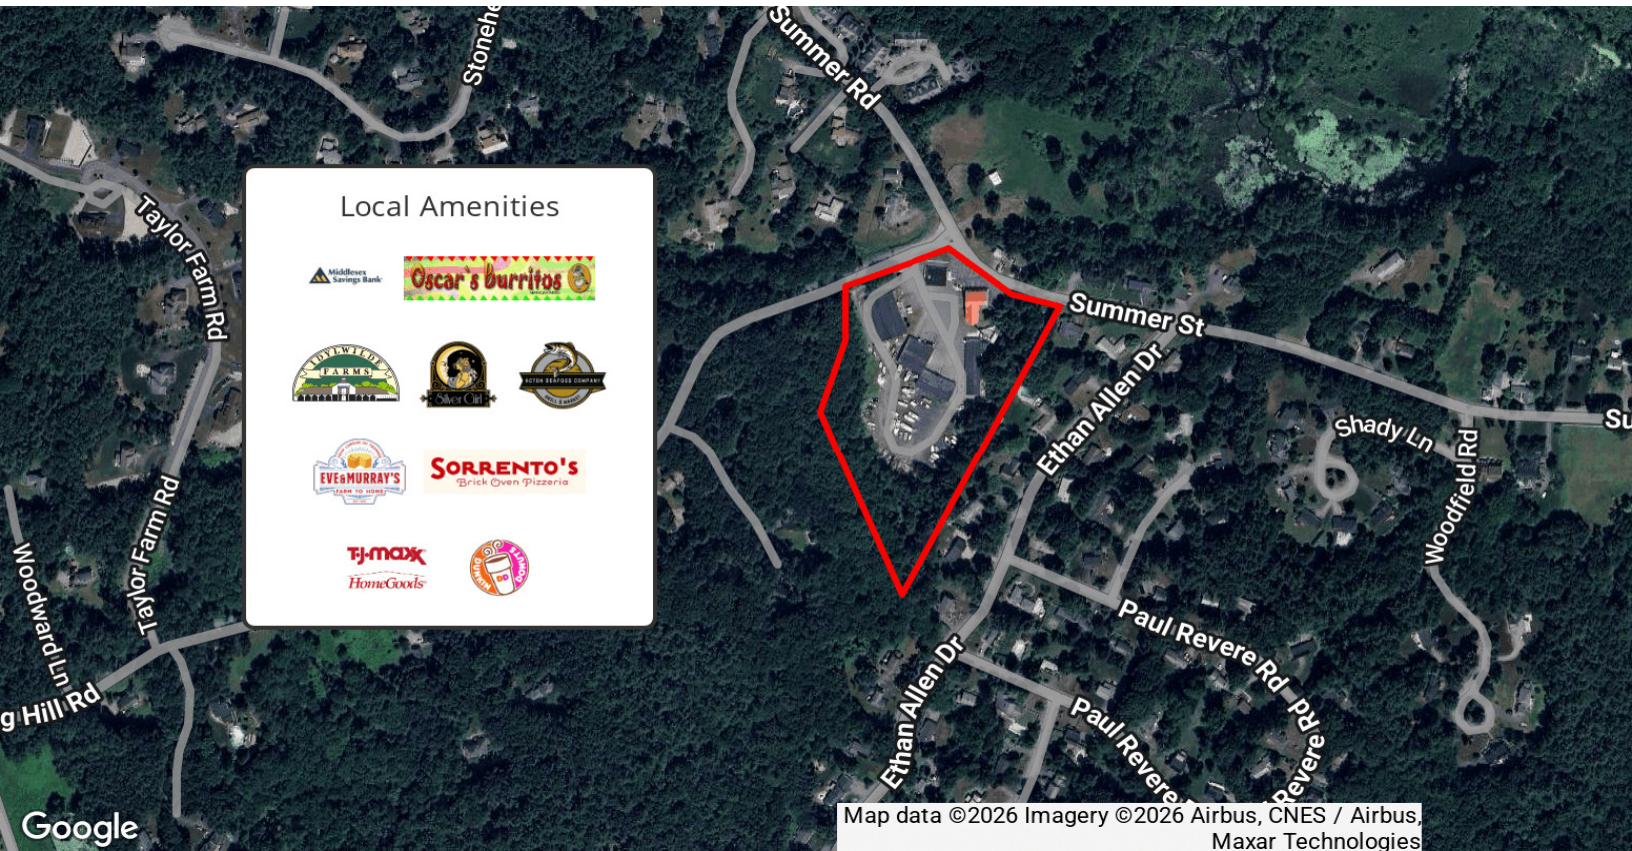

# 235

*BOXBOROUGH, MA*  
**SUMMER ROAD**

COMMERCIAL  
**O'BRIEN**  
PROPERTIES, INC

**125 - 3,500 SF For Lease**

# PROPERTY / LOCATION

235 SUMMER RD BOXBOROUGH, MA

Map data ©2026 Imagery ©2026 Airbus, CNES / Airbus, Maxar Technologies

**ERIC O'BRIEN**  
President  
eric@obriencommercial.com  
Mobile: 978.369.5501

COMMERCIAL  
**O'BRIEN**  
PROPERTIES, INC