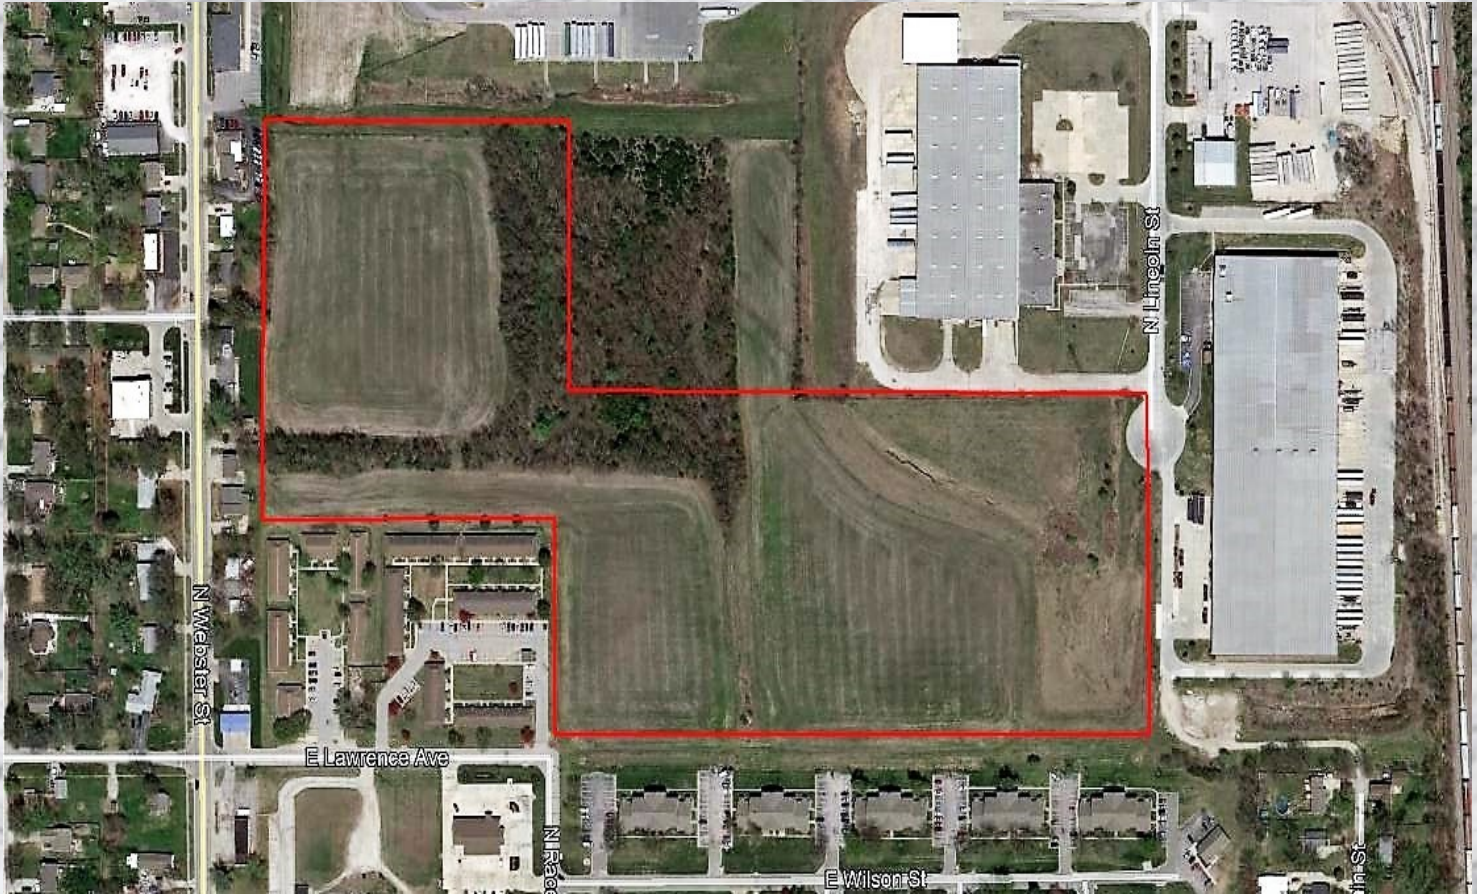

For Sale
25 Acres
Industrial Land

For more information contact:

Disidore & Co.
Thomas Disidore
Mobile: 913-908-9933
tom@disidore.com

P.O. Box 1544
Mission, Ks. 66222

650 N. LINCOLN SPRING HILL, KS.

- **Over 25 Acres**
- **All Utilities in place**
- **Mfg, Distribution, Production**
- **Located in Heavy Ind. Park**
- **Could be Rezoned**
- **Industrially friendly city**
- **\$2.85 PSF**