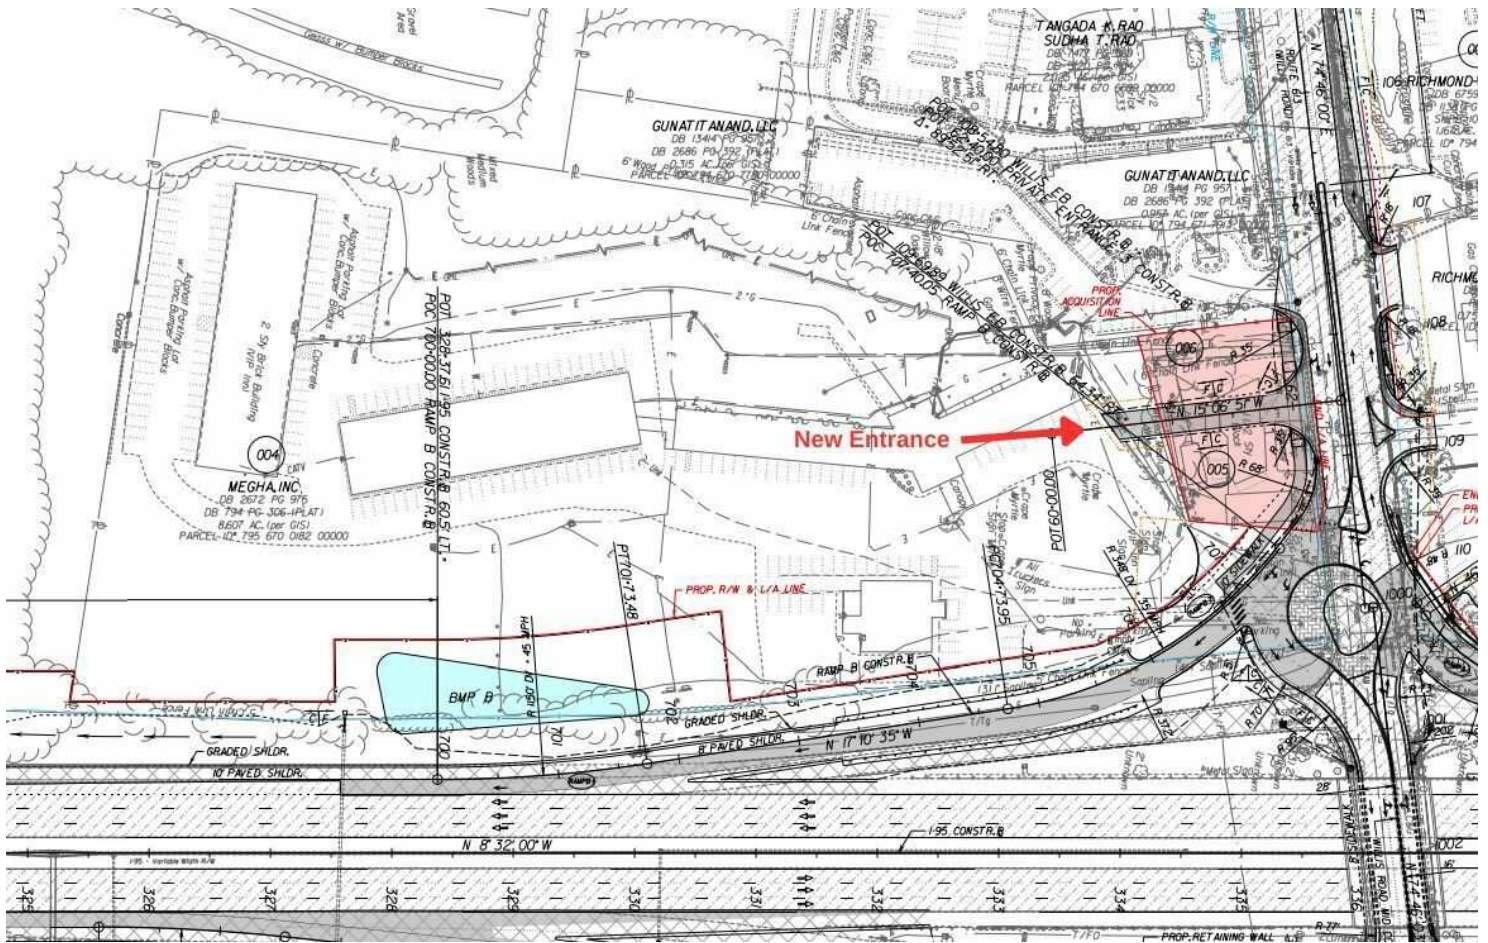

VIP MOTOR INN

2301 WILLIS ROAD, NORTH CHESTERFIELD, VA 23237

CONCEPTUAL CONSTRUCTION PLAN

FOR FURTHER INFORMATION, PLEASE CONTACT:
READ GOODE • rgoode@divaris.com • 804.335.0554