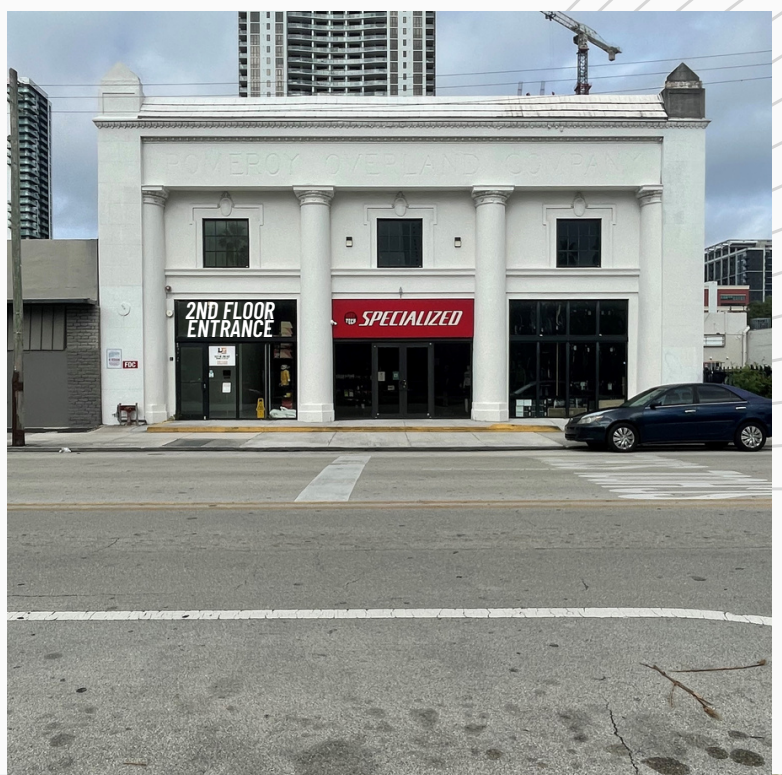

DK Real Estate

OFFICE SPACE FOR LEASE

Open Layout

Great Location

High Ceilings

OFFERED AT \$28 NNN

Address: 1622 NE 2nd Ave

Approx. 10,000 Sq Ft