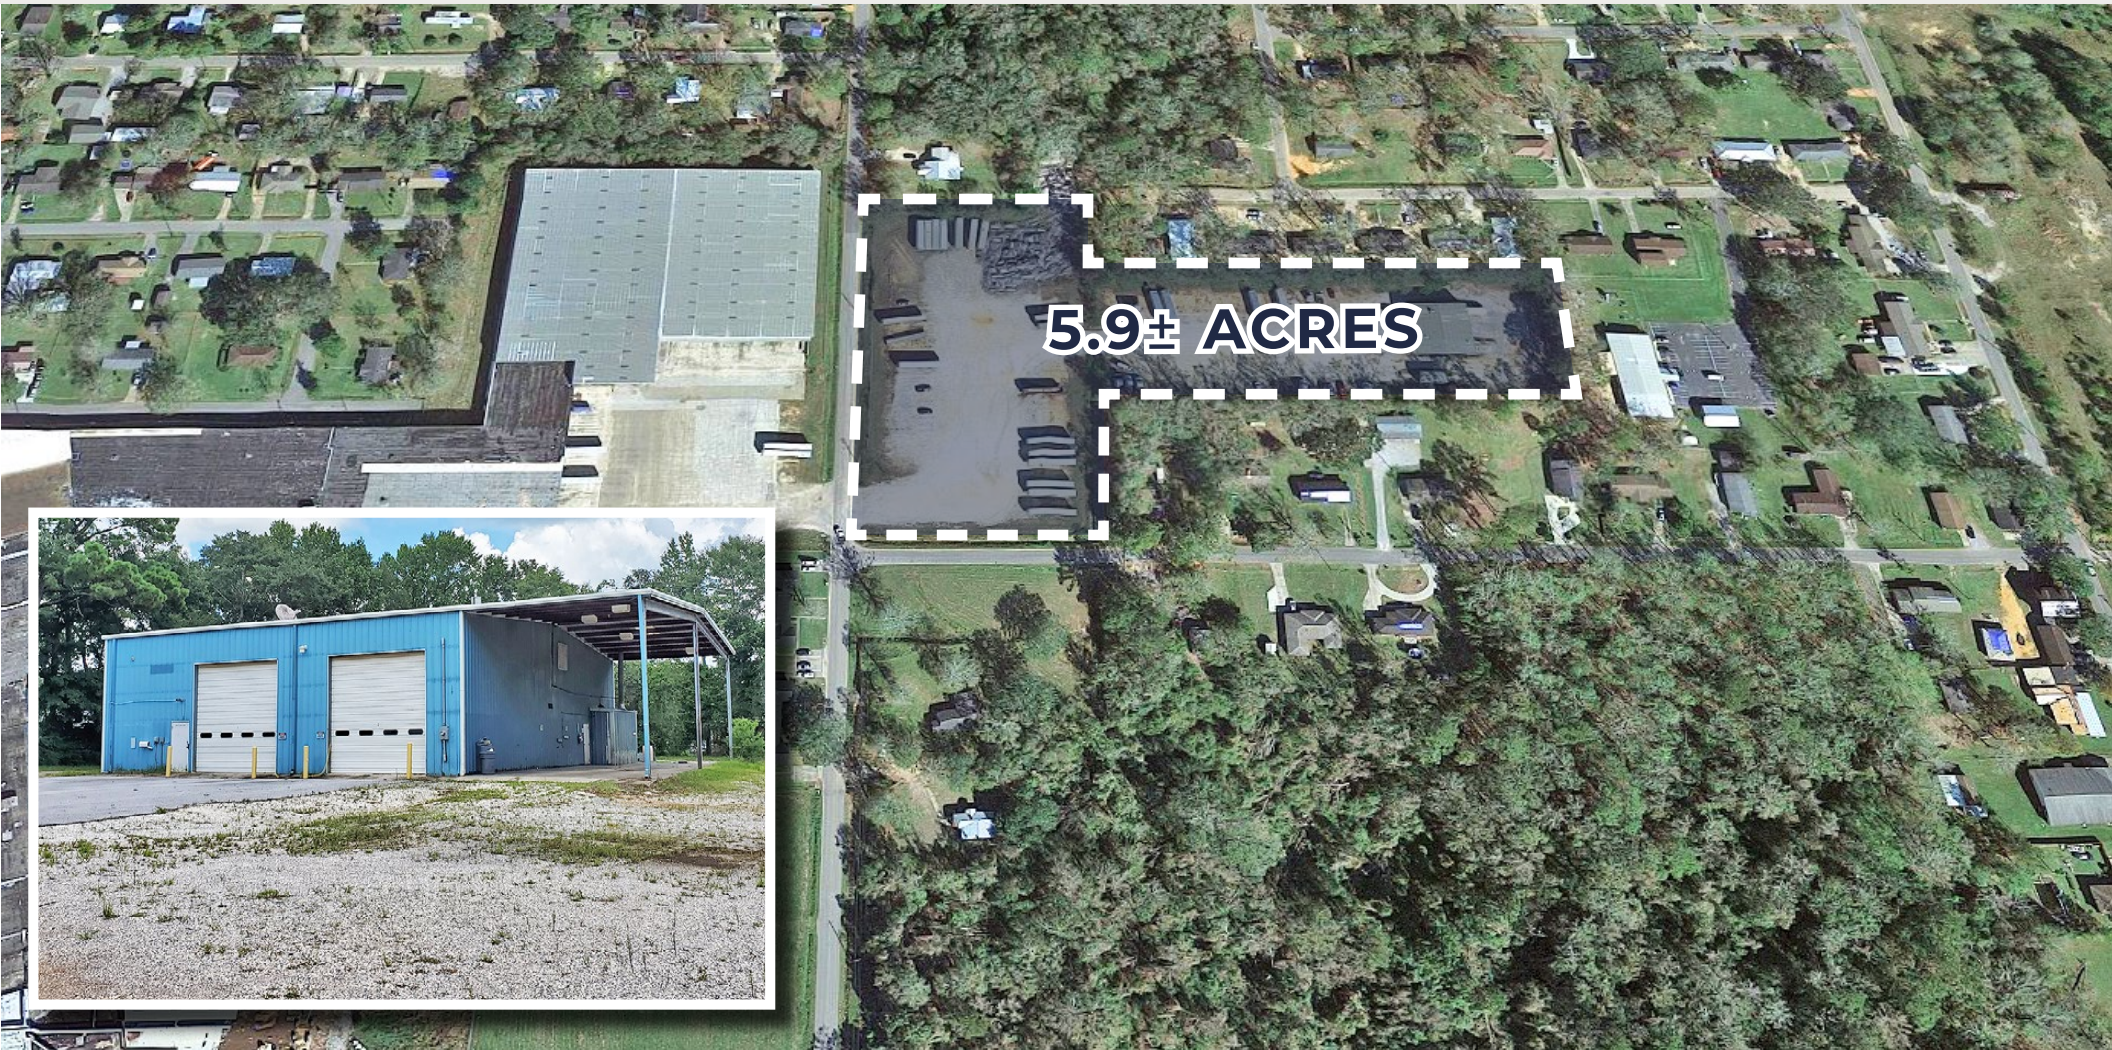

FOR LEASE

BAY MINETTE TRUCK FACILITY

717 Daphne Road | Bay Minette, AL

Pete J.A. Riehm, **SIOR**
251.442.4349 | priehm@cre-mobile.com

**CRE
MOBILE**
CRE-MOBILE.COM