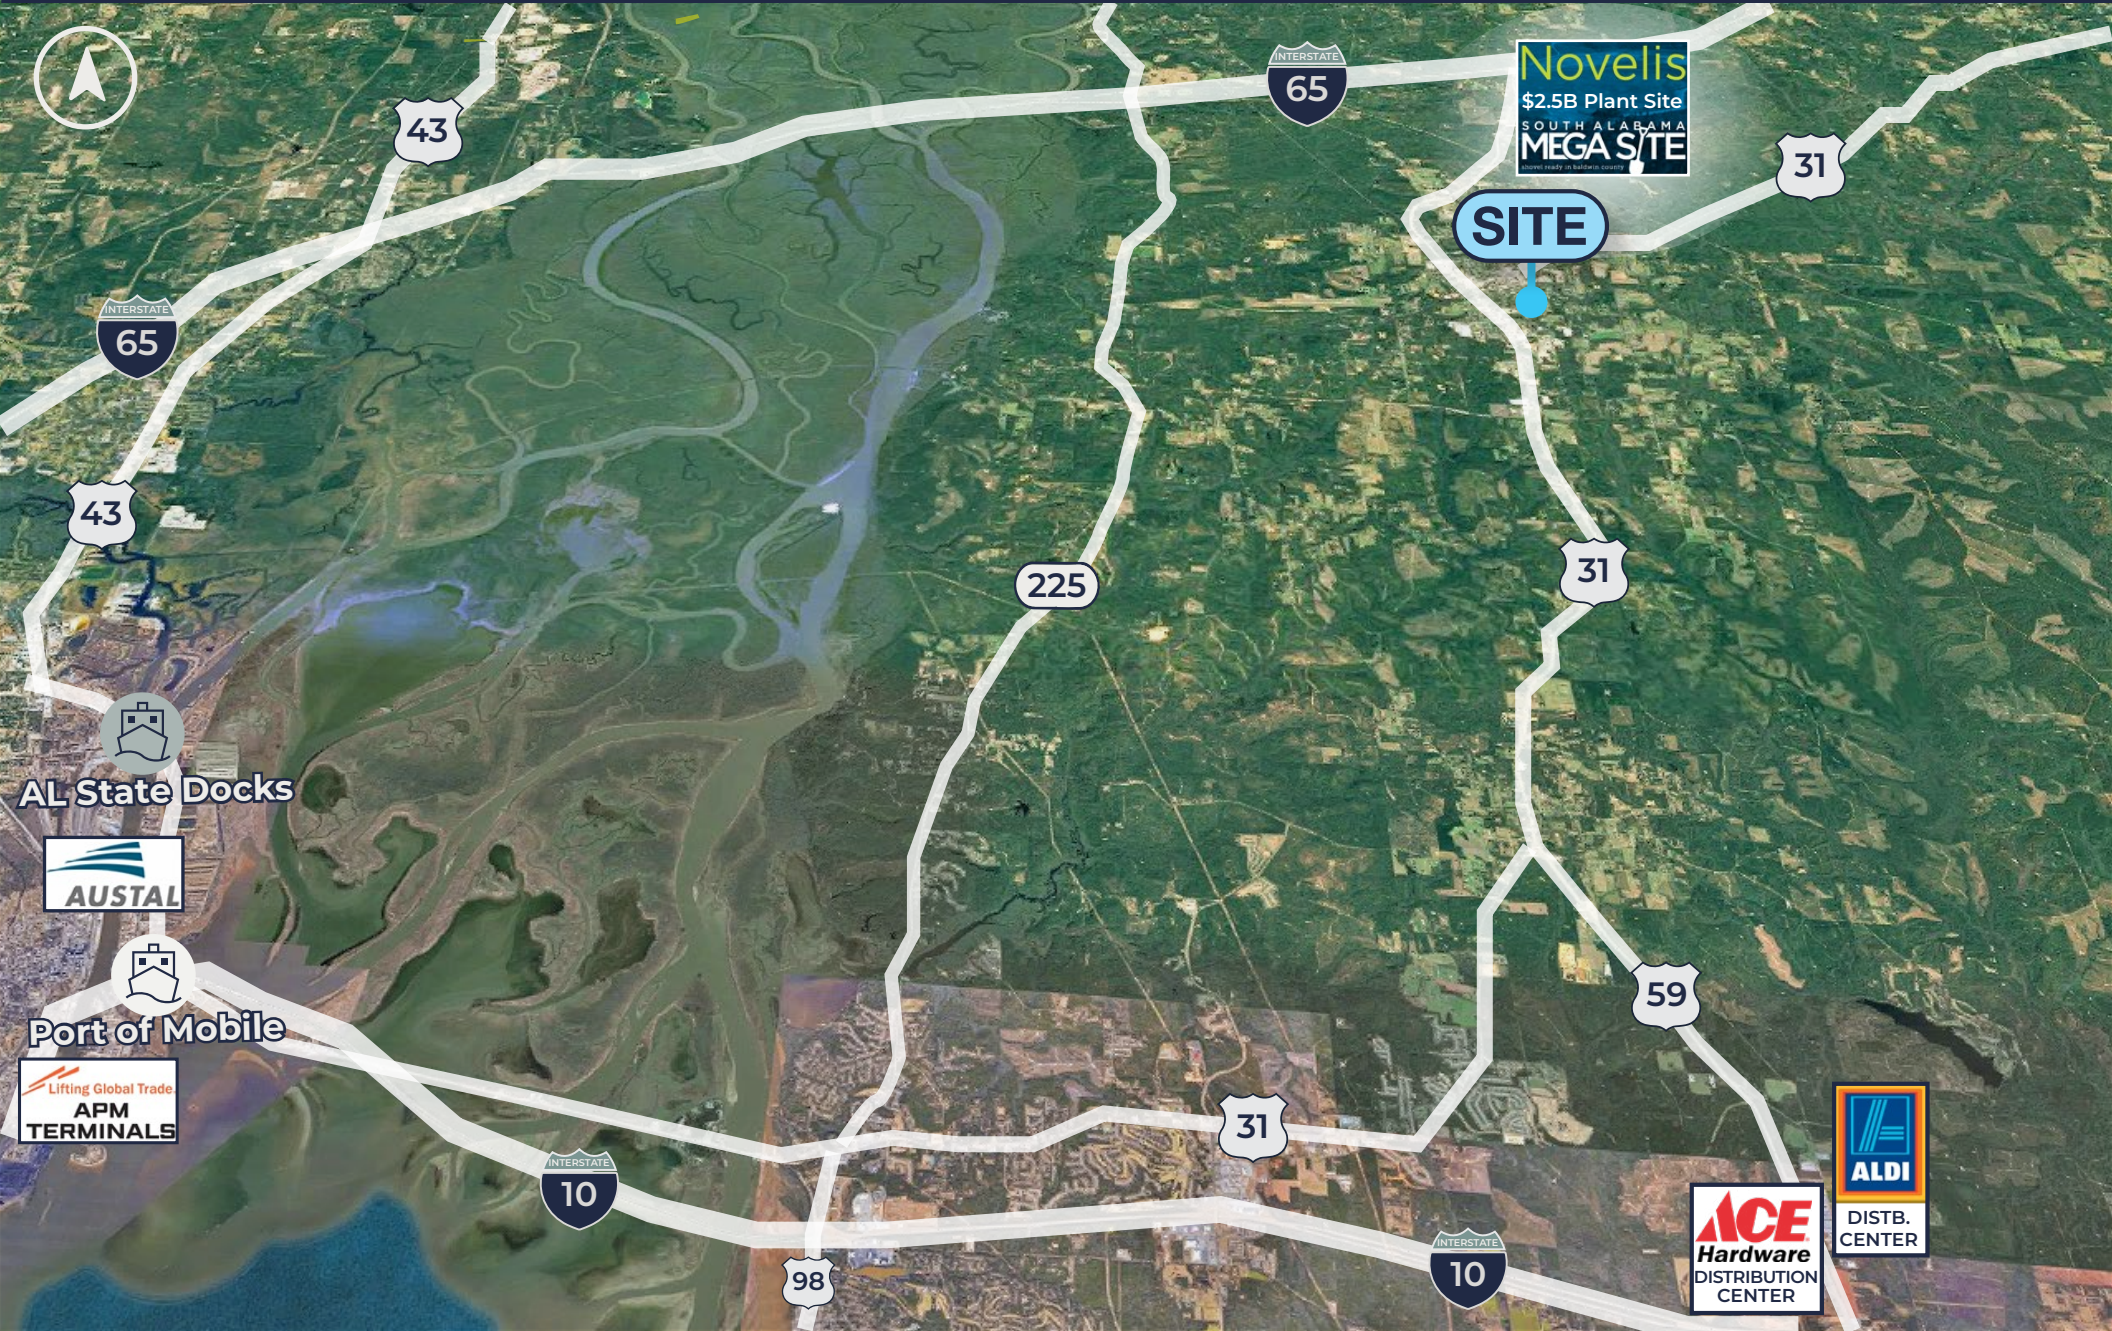

(2) Pull-Through Bays, Partially
Fenced Yard and Wash Pad

REFUELING TANK

Above Ground Refueling Tank with
Pumps in Containment Structure

LEASE RATE

\$10,000/Month NNN

LOCATION ADVANTAGES

Central Location

Centrally located right of HWY 31,
only 7 miles from I-65 and less than
16 miles from I-10.

Growing Industrial Location

Located in a large industrial complex with over 750,000 SF
of Warehouse space in Bay Minette. Only 6 minutes from
the South Alabama Mega Site & 30 minutes from AL Port.

Novelis
\$2.5B Plant Site
SOUTH ALABAMA
MEGA SITE
located ready in Baldwin County