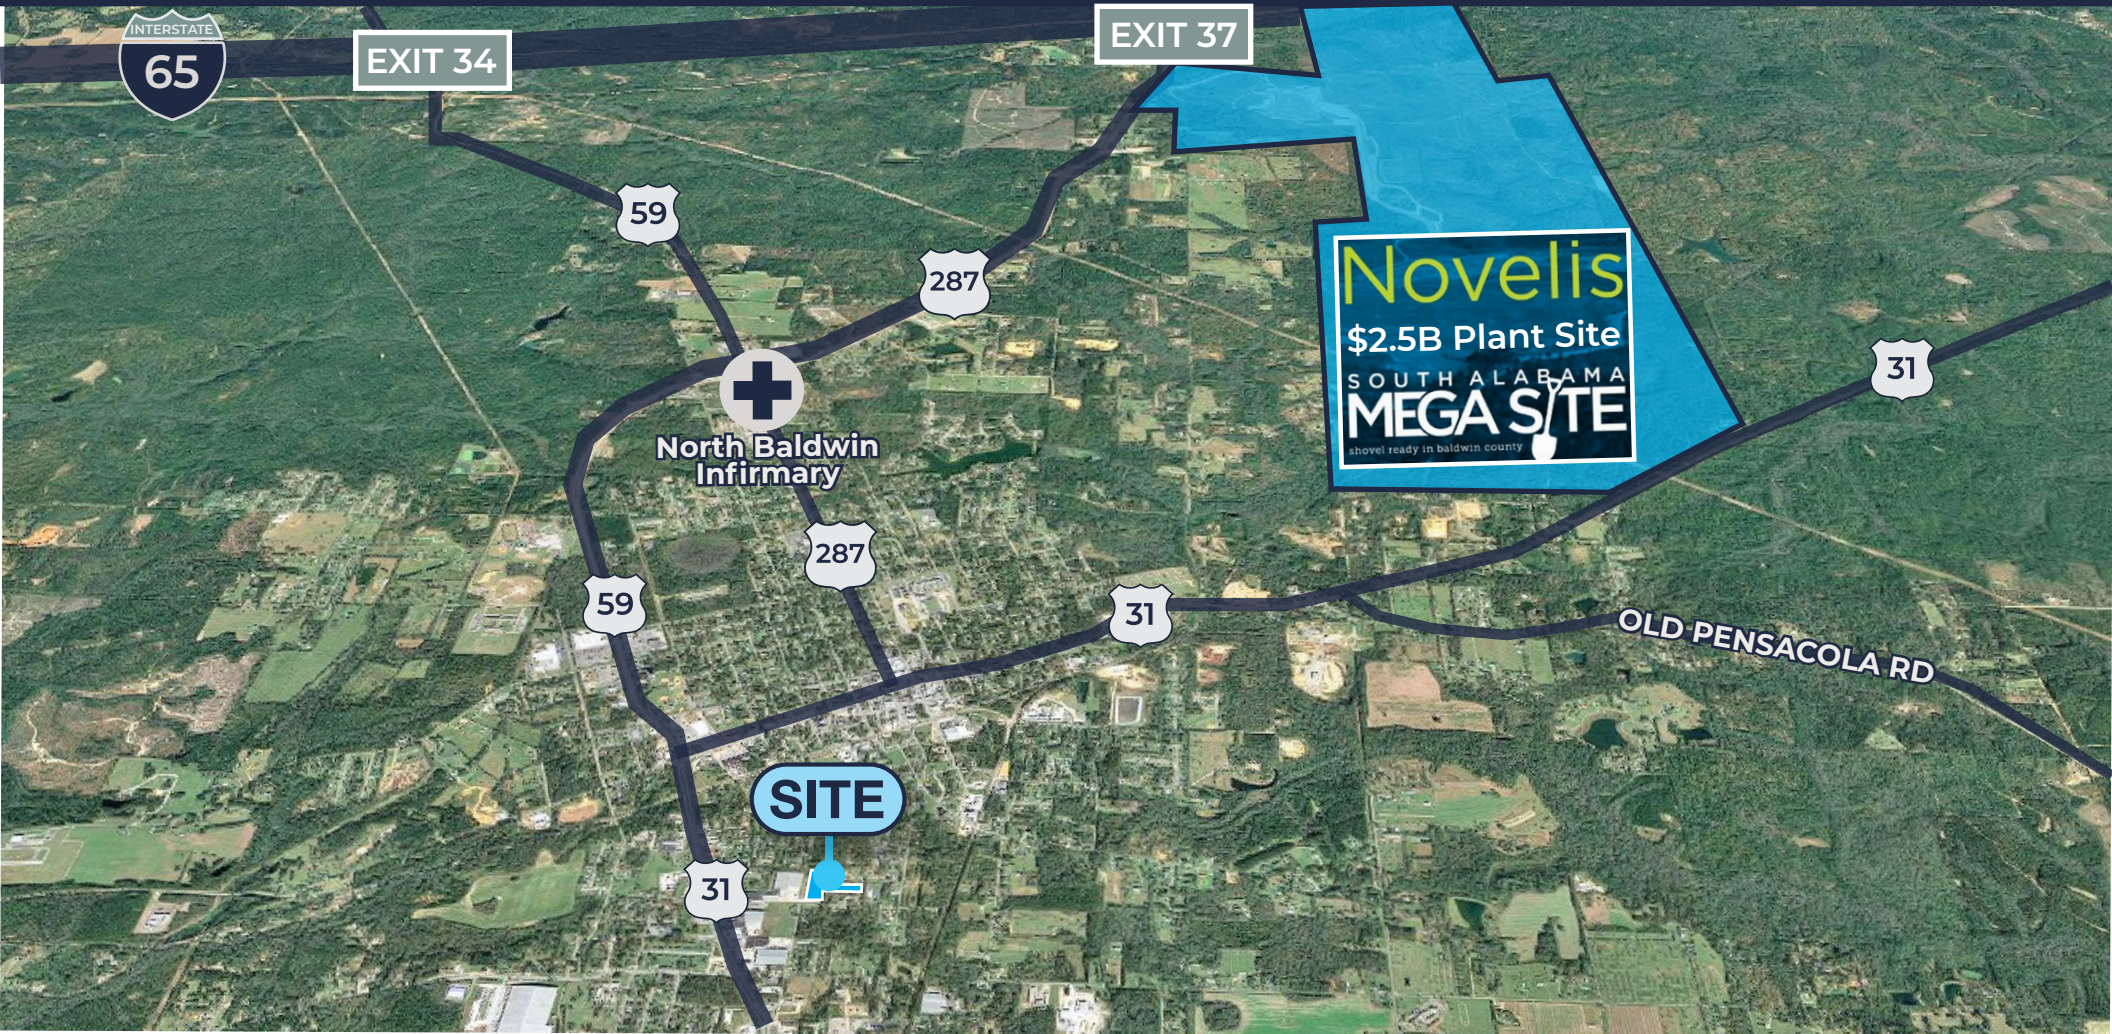

About CRE Mobile

CRE Mobile is a team of seasoned professionals with over 175 years of experience in all facets of real estate with a unique presence as a full-service commercial real estate firm in southwest Alabama. We align our goals with yours because we recognize the future of your asset depends upon our performance to deliver results to you. Success comes from being on the same page—from the big picture down to the small details. We are here to help you — find your space —