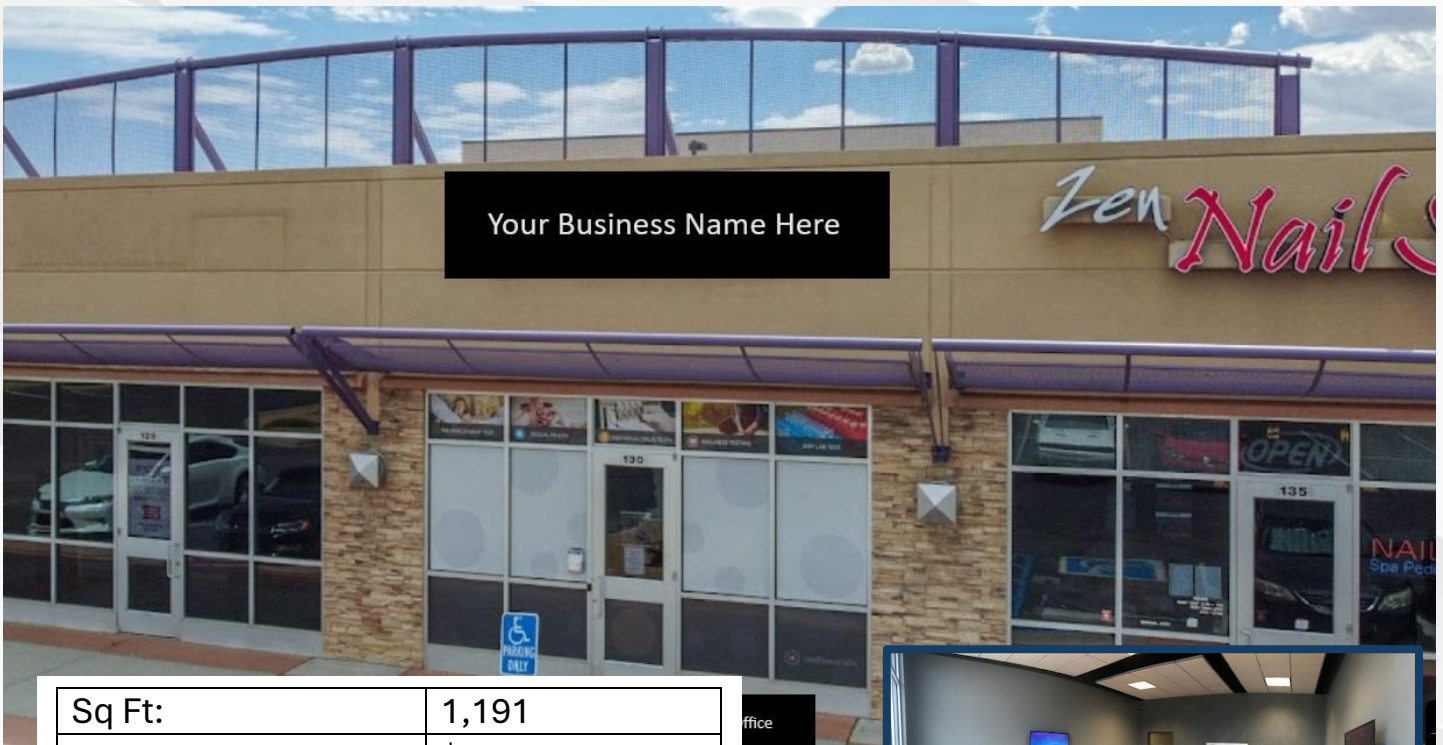

Suite Information

Sq Ft:	1,191
Rental Rate Year:	$15.96/SF/YR
Rental Rate Month:	$1.33/SF/MO
Space Use:	Retail/ Medical
Lease Term:	Negotiable