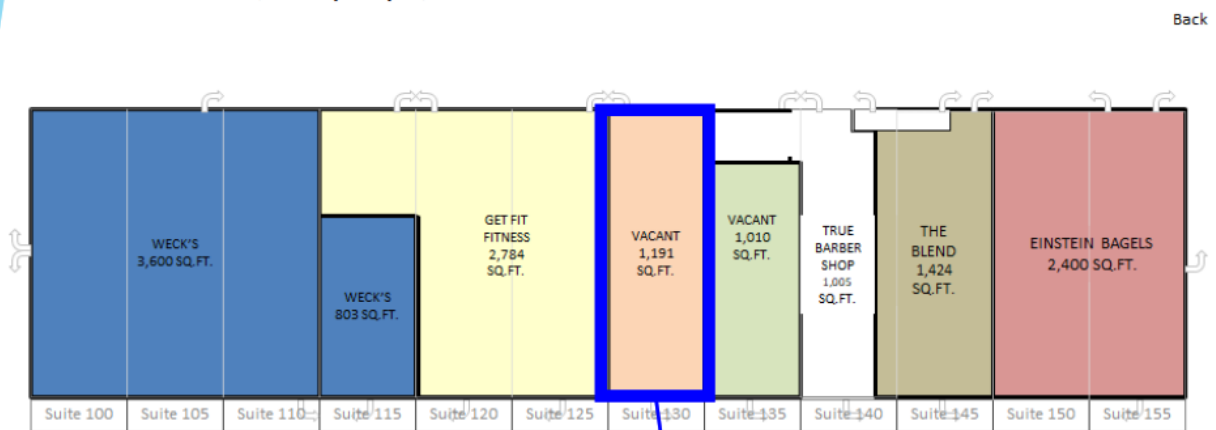

Site Map

BLUE SANDS
MANAGEMENT

Shops @ Presidential Plaza

4500 Osuna Rd NE, Albuquerque, 87109

Izaela Sanchez
Blue Sands Management
(714) 340-7849 Ext.1
IzaelaSanchez@BlueSandsManagement.com

SUITE #130

IZAELA SANCHEZ

Phone #: (714) 340-7849 EXT 1

Email: IzaelaSanchez@BlueSandsManagement.com

Address: Po Box 17459, Anaheim, Ca. 92817

BLUE SANDS
MANAGEMENT