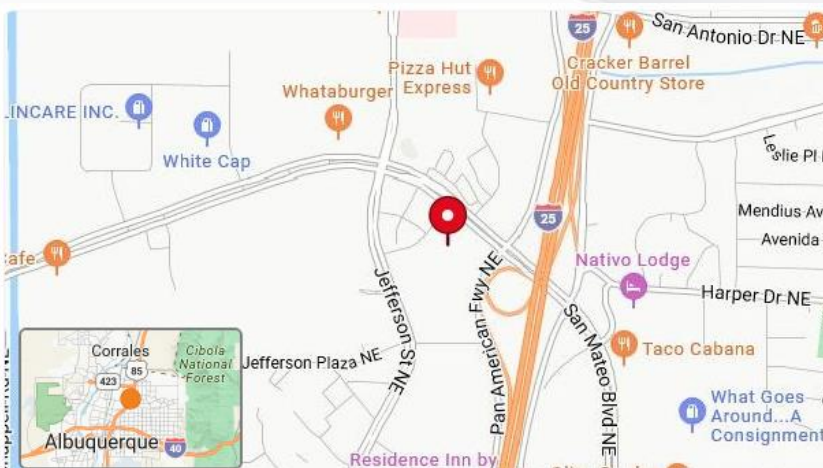

**ASK FOR A LIST OF ALL
OUR AVAILABLE SUITES!**

Plaza Information

BLUE SANDS
MANAGEMENT

4500 Osuna Road NE
Albuquerque, NM 87109

THE SHOPS @ PRESIDENTIAL PLAZA

Shops @ Presidential Plaza Located On 4500 Osuna Road Is A Highly Visible Retail Strip With Ample Amount Of Parking. This Property Has Excellent Frontage On Osuna Road, Multiple Access Points, And Large Monument Signage. It Has Lots Of Potential Due To High Day Time Foot Traffic From Weck's, Einstein Bagel, And The Popular Sweat Yoga Studio.

Shops @ Presidential Plaza Located On 4500 Osuna Road Is A Highly Visible Retail Strip With Ample Amount Of Parking. This Property Has Excellent Frontage On Osuna Road, Multiple Access Points, And Large Monument Signage. Suite #130 Is An In Line Suite, Formerly Used As A Southwest Lab, It Has Lots Of Potential Due To High Day Time Foot Traffic From Weck's, Einstein Bagel, And The Popular Sweat Yoga Studio.