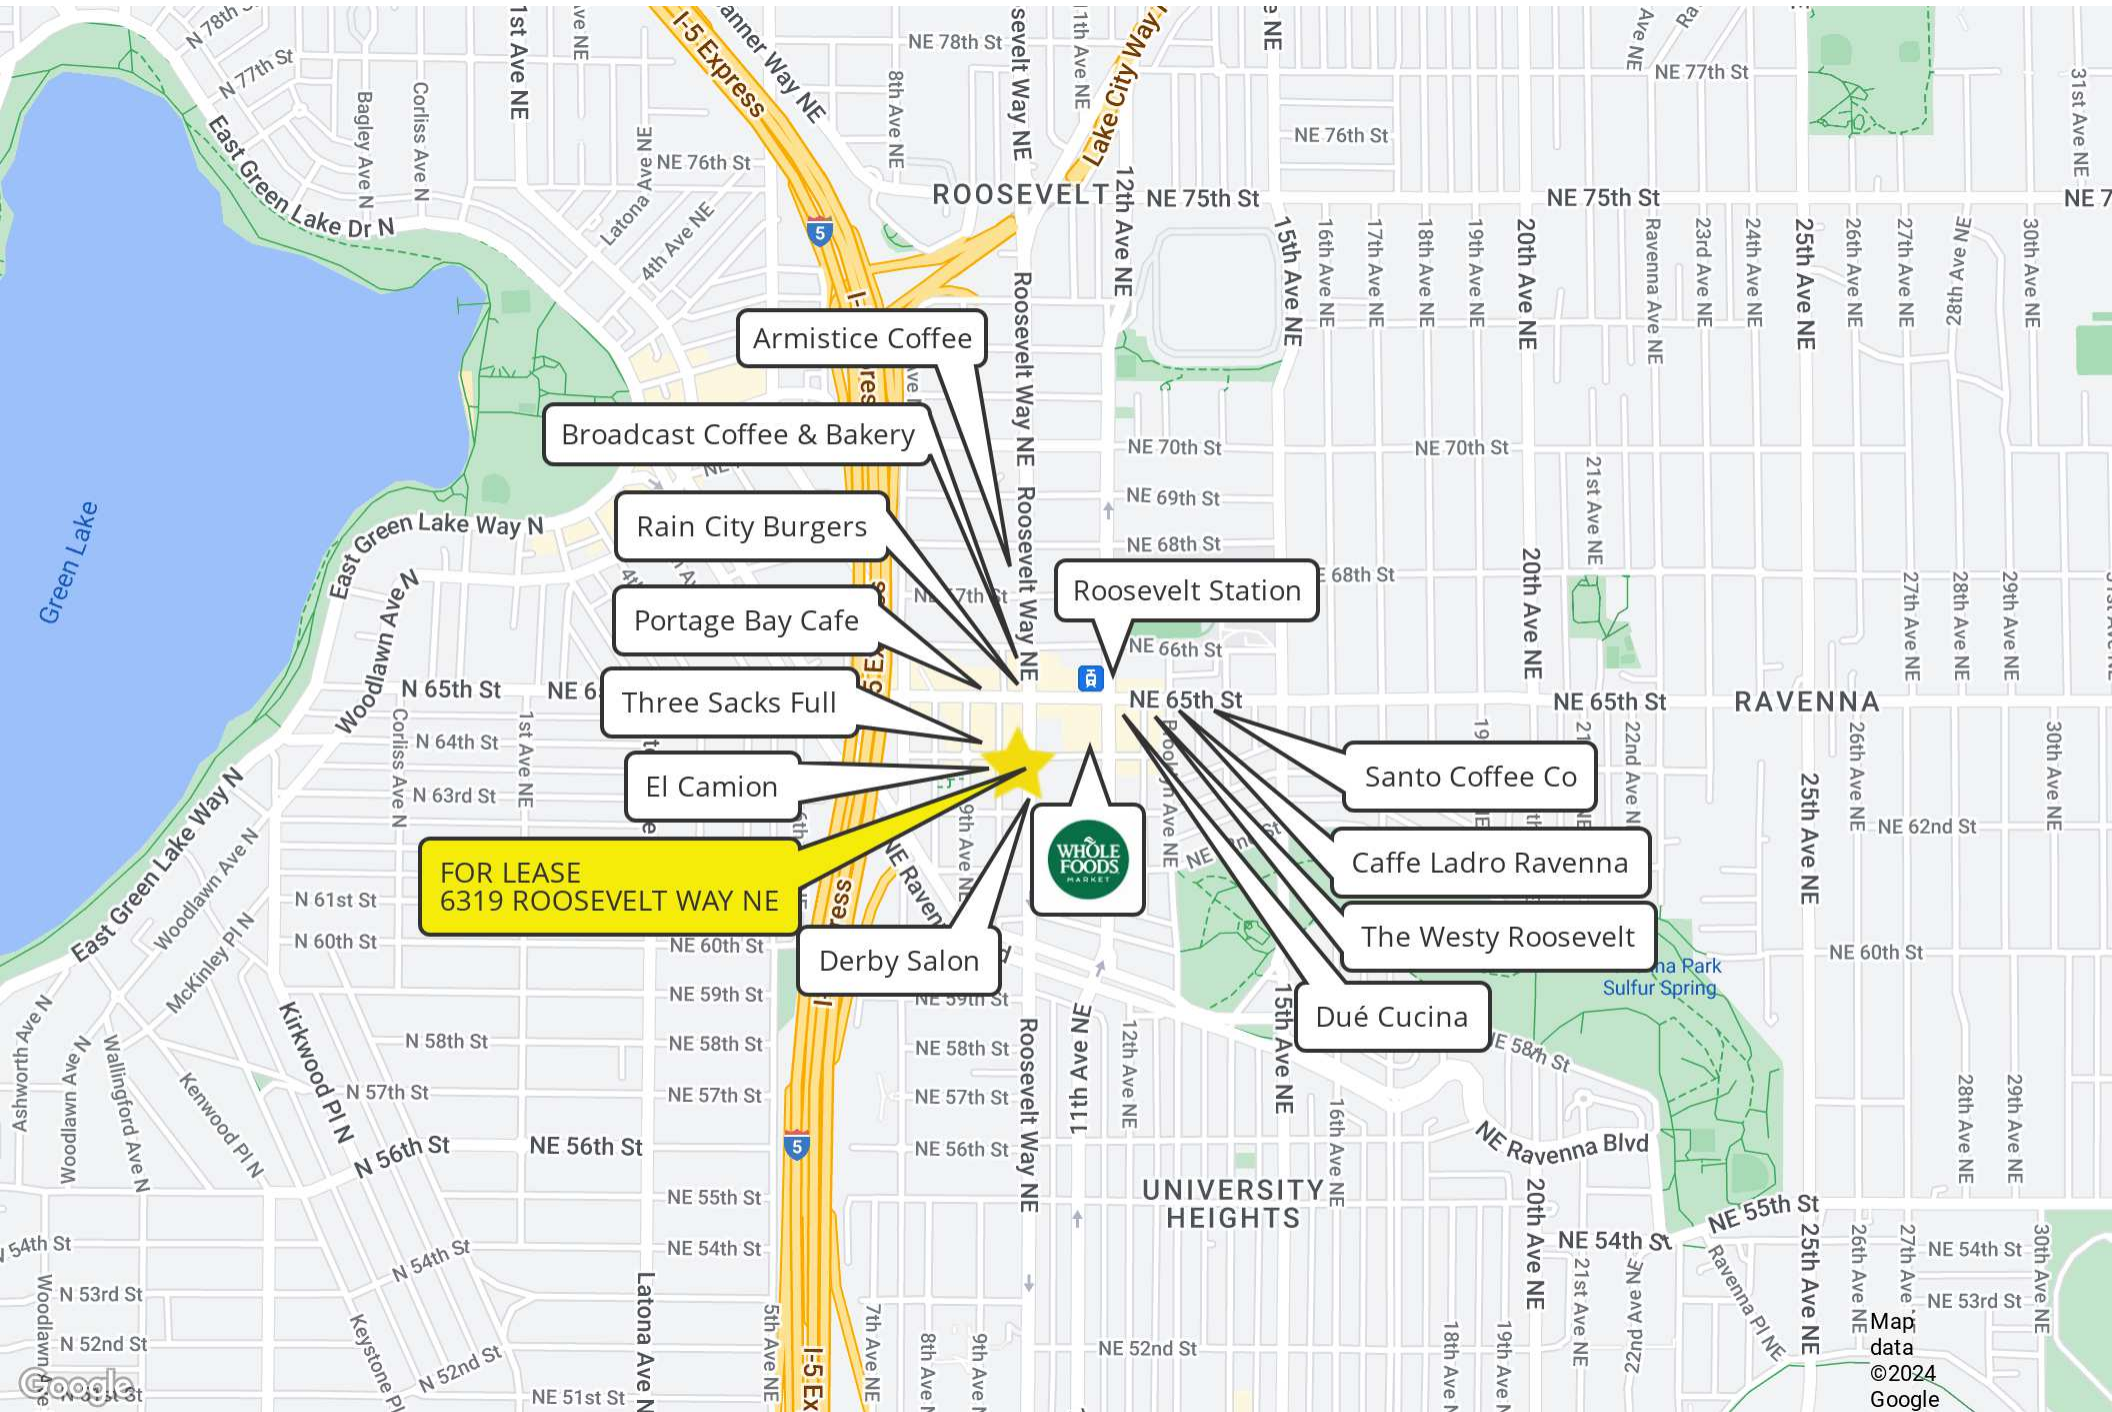

RESTAURANT / CAFE OPPORTUNITY

THE LOCATION

Located in the heart of Seattle's Roosevelt neighborhood, the property enjoys proximity to a diverse array of small businesses, cafes and eateries. Just a short distance away, Green Lake provides a picturesque setting for outdoor activities, while the University of Washington campus infuses the area with a vibrant, intellectual atmosphere. Commuters benefit from convenient access to public transportation and major roadways.

THE OPPORTUNITY

- Character-filled brick building features a high traffic corner location
- Great local landlord is seeking an experienced operator with a creative vision for this unique opportunity
- Ideal for cafe or restaurant
- Landlord to provide 600amp/3 phase electrical service, gas service and venting for Type I or Type II hood
- 2 reserved parking stalls (\$150/mo per stall)
- Surrounding neighborhood businesses include El Camion, Whole Foods Market, barre3, Portage Bay Cafe, Broadcast Coffee, Due Cucina. Steps from Roosevelt Light Rail Station.
- 1,441 SF
- Rental Rate \$43/SF/YR plus NNN (TBD)

6319 ROOSEVELT WAY NE, SEATTLE, WA 98115

RESTAURANT / CAFE / BREWPUB OPPORTUNITY

FOR LEASE
6319 ROOSEVELT WAY NE

Armistice Coffee

Broadcast Coffee & Bakery

Rain City Burgers

Portage Bay Cafe

Three Sacks Full

El Camion

Derby Salon

Roosevelt Station

Santo Coffee Co

Caffe Ladro Ravenna

The Westy Roosevelt

Du e Cucina