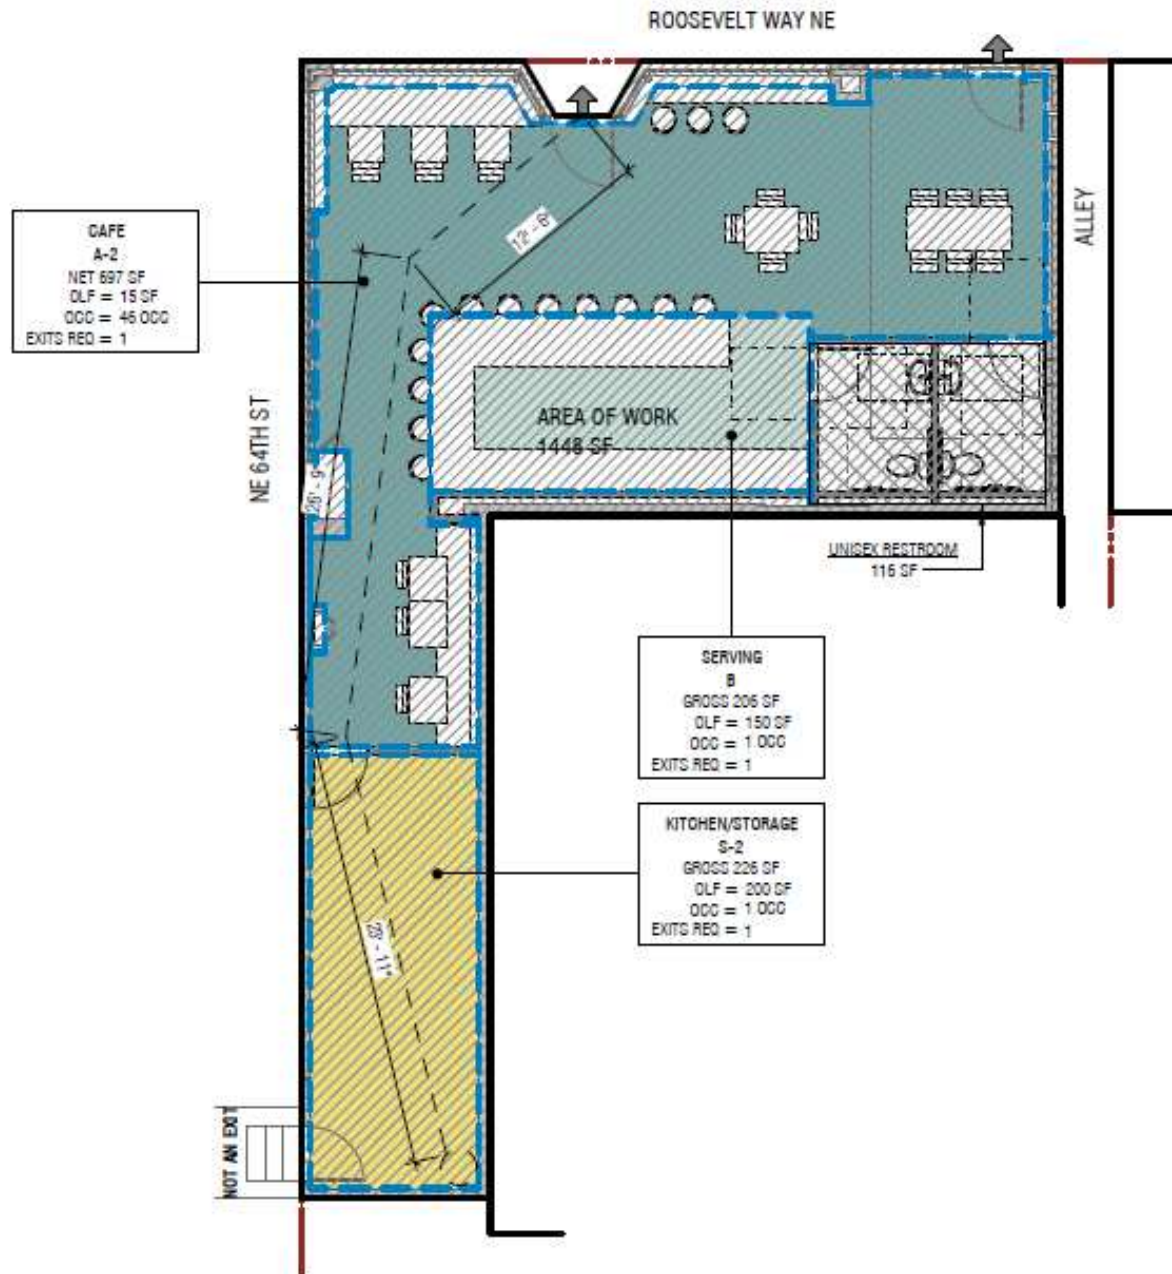

THE OPPORTUNITY

- Character-filled brick building features a high traffic corner location
- Great local landlord is seeking an experienced operator with a creative vision for this unique opportunity
- Ideal for cafe or restaurant
- Landlord to provide 600amp/3 phase electrical service, gas service and venting for Type I or Type II hood
- 2 reserved parking stalls (\$150/mo per stall)
- Surrounding neighborhood businesses include El Camion, Whole Foods Market, barre3, Portage Bay Cafe, Broadcast Coffee, Due Cucina. Steps from Roosevelt Light Rail Station.
- 1,441 SF
- Rental Rate \$43/SF/YR plus NNN (TBD)

59,129

TOTAL HOUSEHOLDS

\$145,492

MEDIAN INCOME

*2024 demographics based on a 2-mile radius

6319 ROOSEVELT WAY NE, SEATTLE, WA 98115

RESTAURANT / CAFE OPPORTUNITY

CAFE
A-2
NET 697 SF
DLF = 15 SF
OCC = 45 OCC
EXITS REQ = 1

AREA OF WORK
1448 SF

UNISEX RESTROOM
116 SF

SERVING
B
GROSS 206 SF
DLF = 150 SF
OCC = 1 OCC
EXITS REQ = 1

KITCHEN/STORAGE
S-2
GROSS 226 SF
DLF = 200 SF
OCC = 1 OCC
EXITS REQ = 1

NOT AN EXIT

1 LEVEL 1 - FOOD & BEV SCENARIO
1/8" = 1'-0"