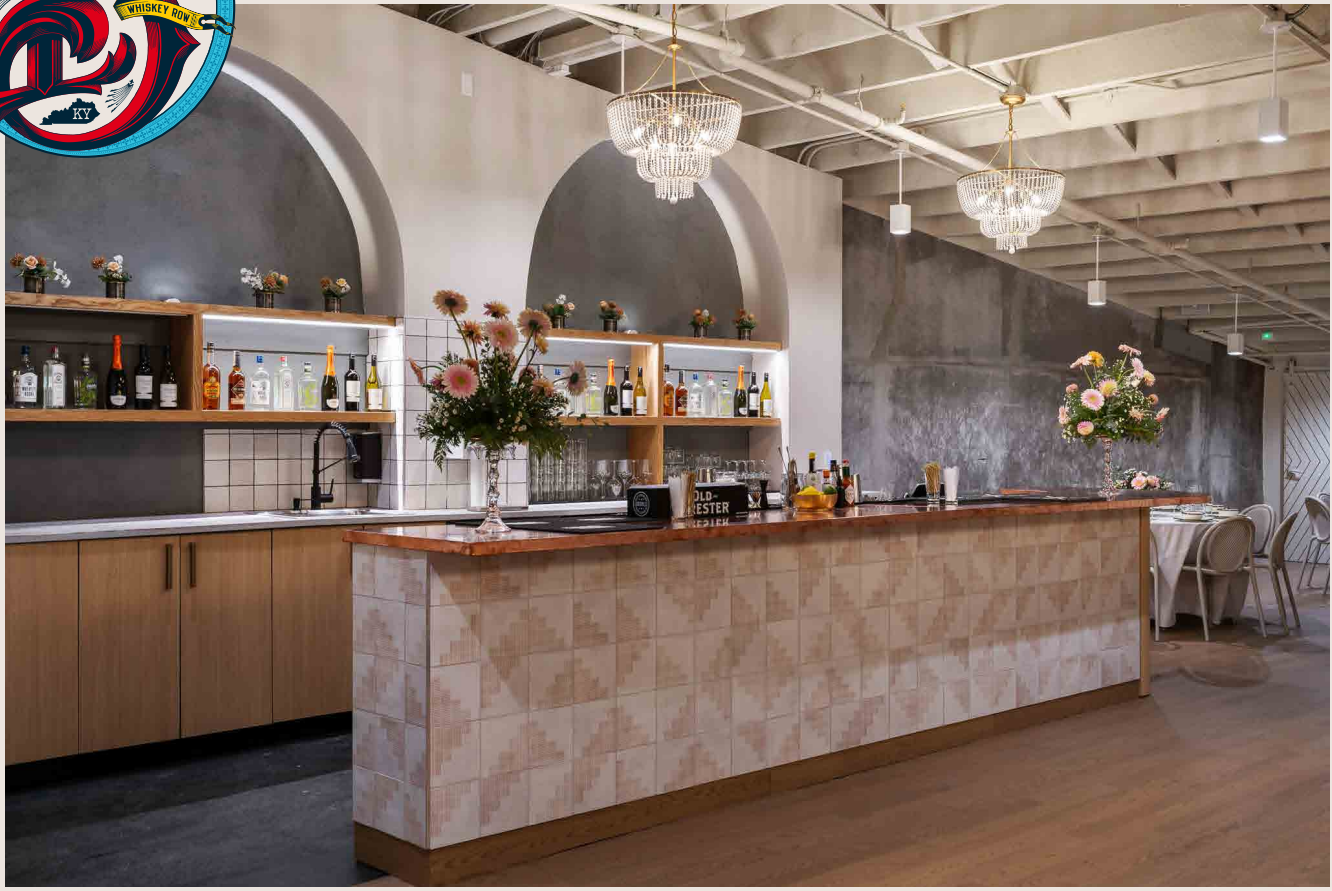

WASHINGTON ROOM