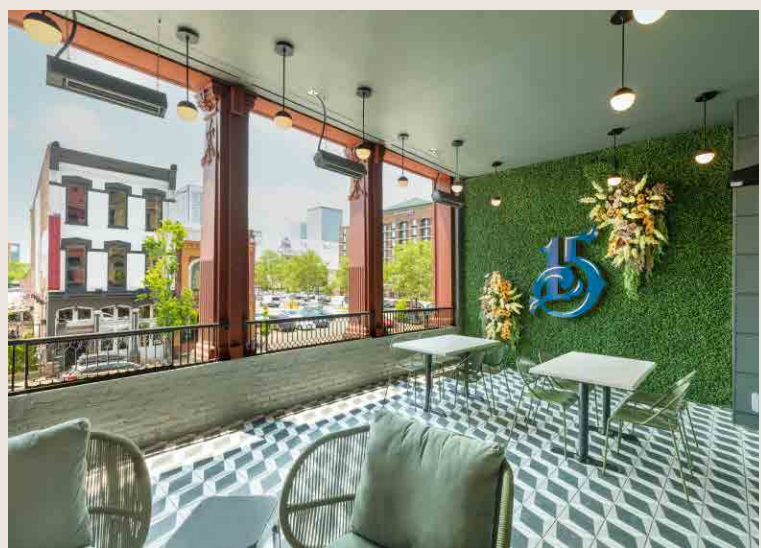

# MAIN STAGE & BALCONY BAR

UP TO 400  
PERSON CAPACITY

# THE BALCONY BAR

50-120  
PERSON  
CAPACITY

# OUTDOOR MAIN STREET BALCONY

10-20  
PERSON  
CAPACITY