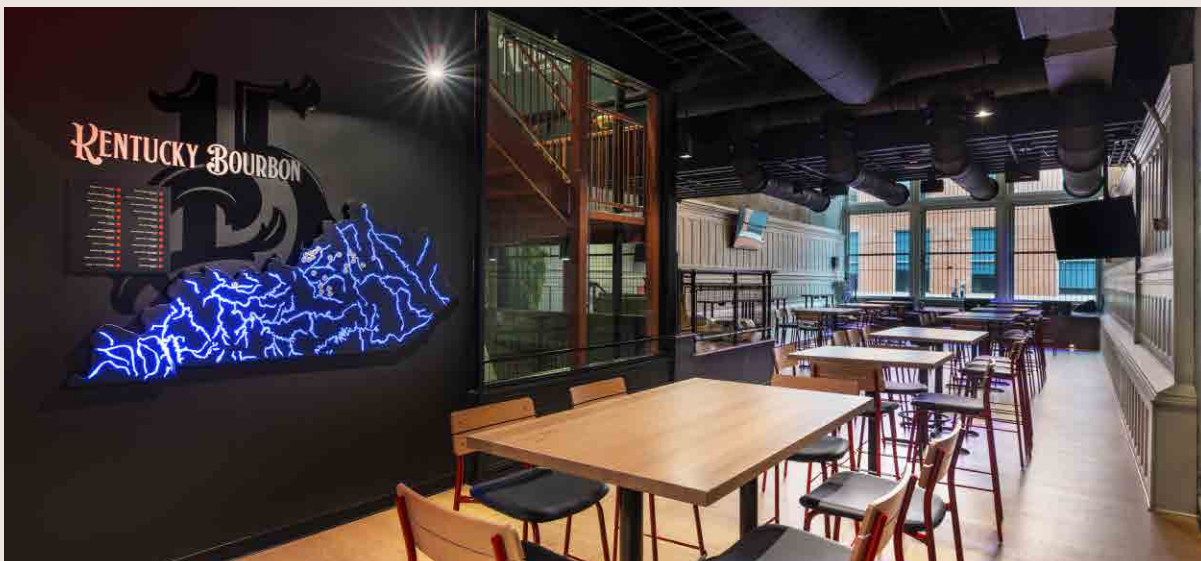

# MAIN STAGE & BALCONY BAR

UP TO 400  
PERSON CAPACITY

# THE BALCONY BAR

50-120  
PERSON  
CAPACITY

# INDOOR STAGE BALCONY

12-24  
PERSON CAPACITY

# OUTDOOR MAIN STREET BALCONY

10-20  
PERSON  
CAPACITY