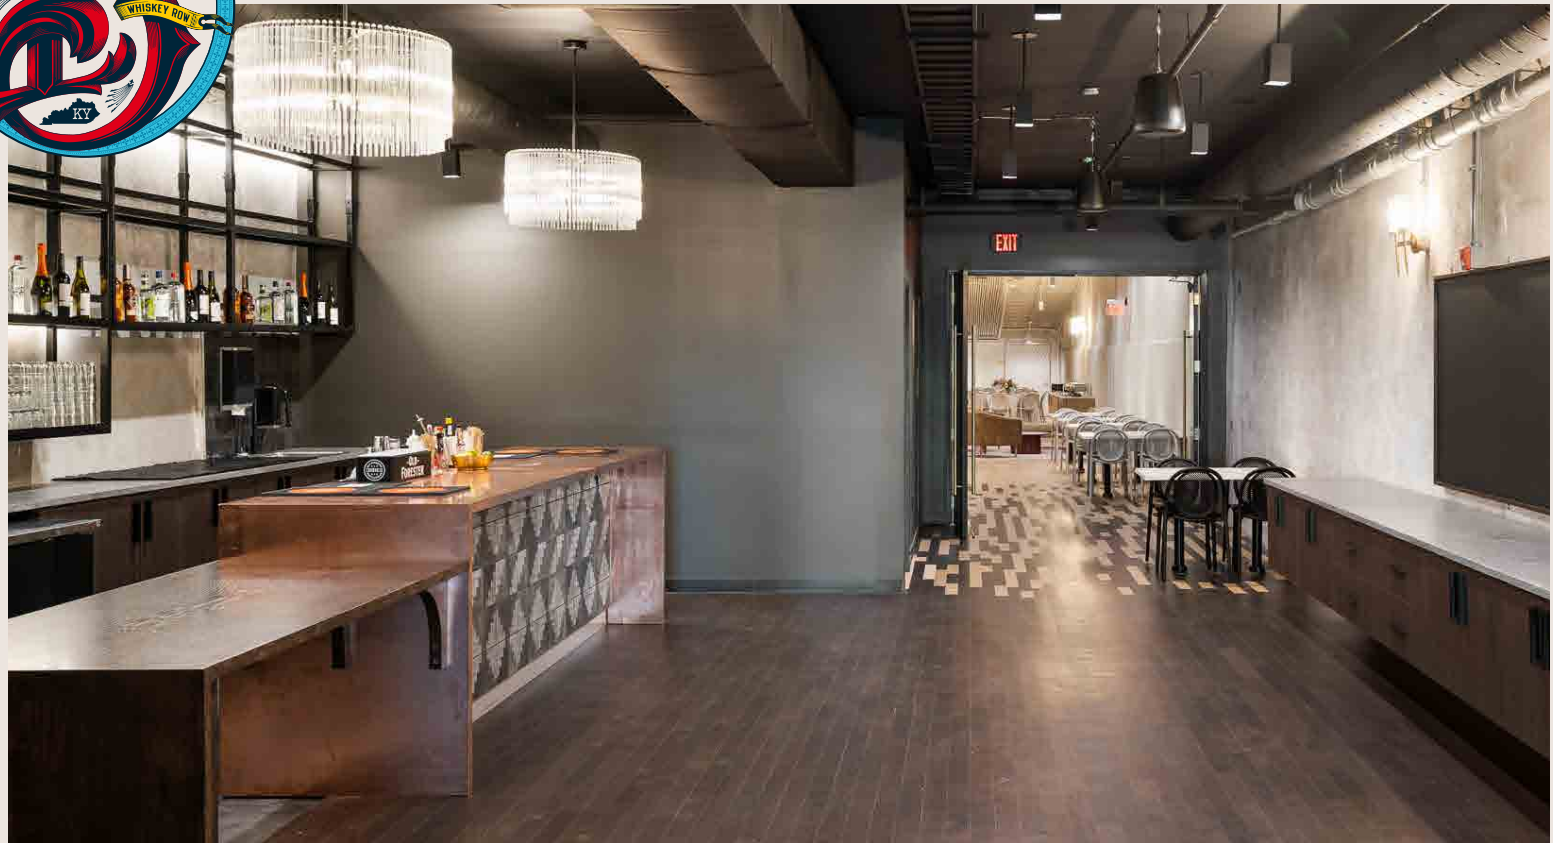

MAIN STREET ROOM

90
PERSON
CAPACITY