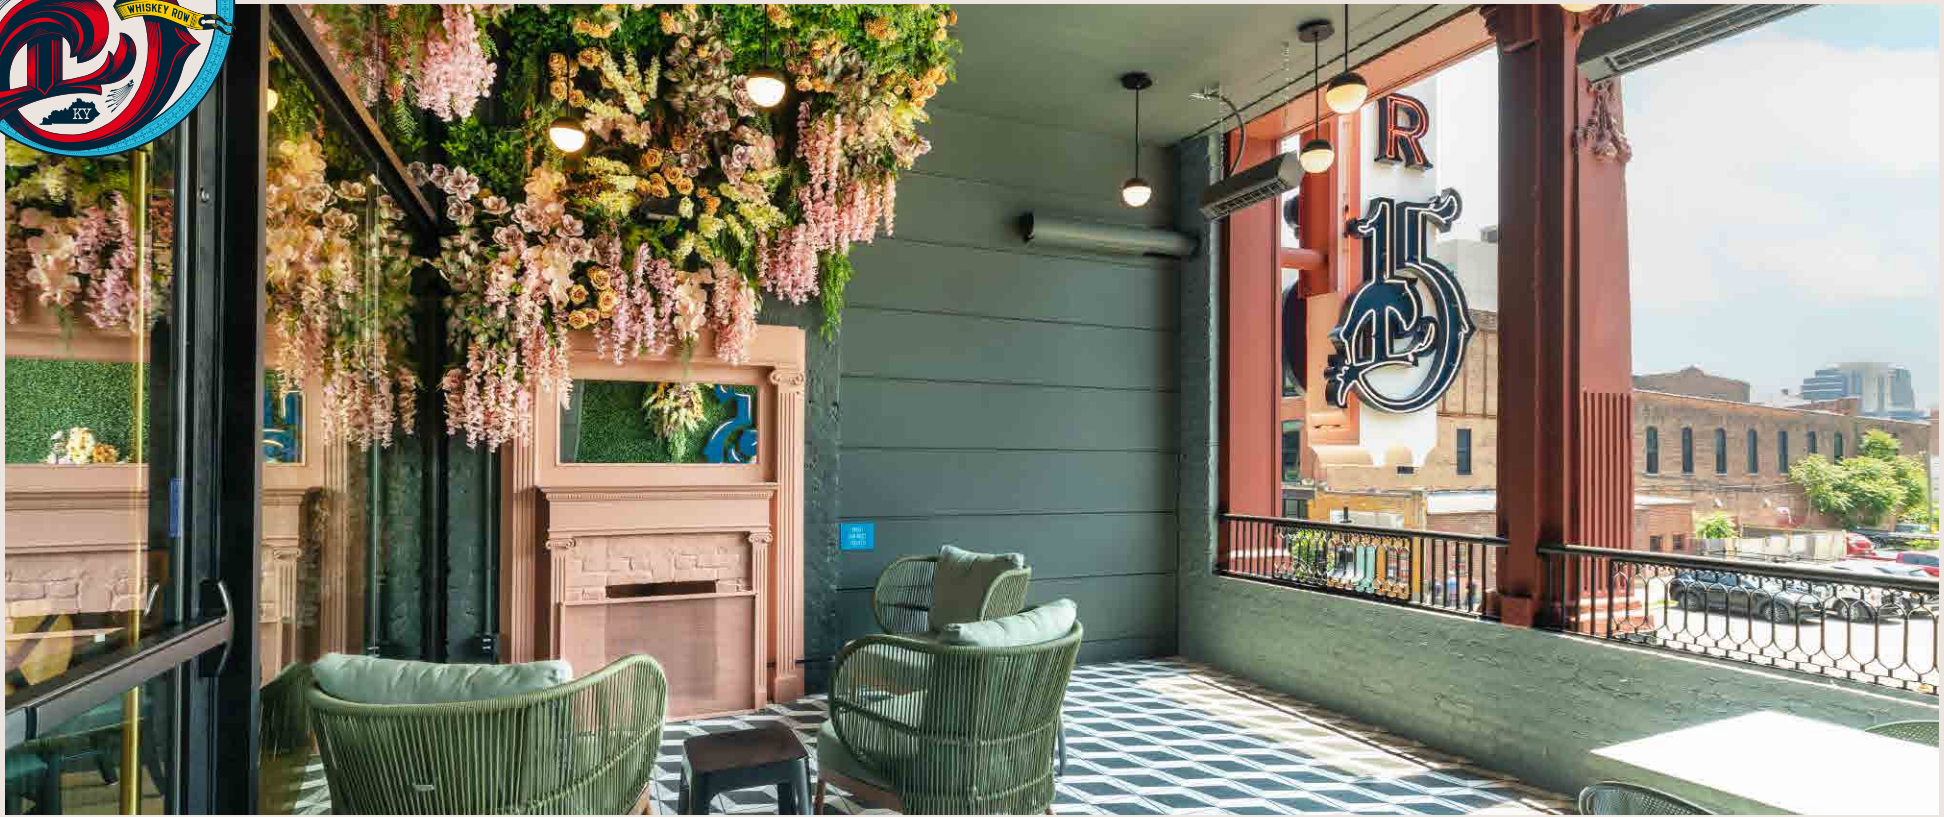

# MAIN STAGE & BALCONY BAR

UP TO 400  
PERSON CAPACITY

# THE BALCONY BAR

50-120  
PERSON  
CAPACITY

# OUTDOOR MAIN STREET BALCONY

10-20  
PERSON  
CAPACITY