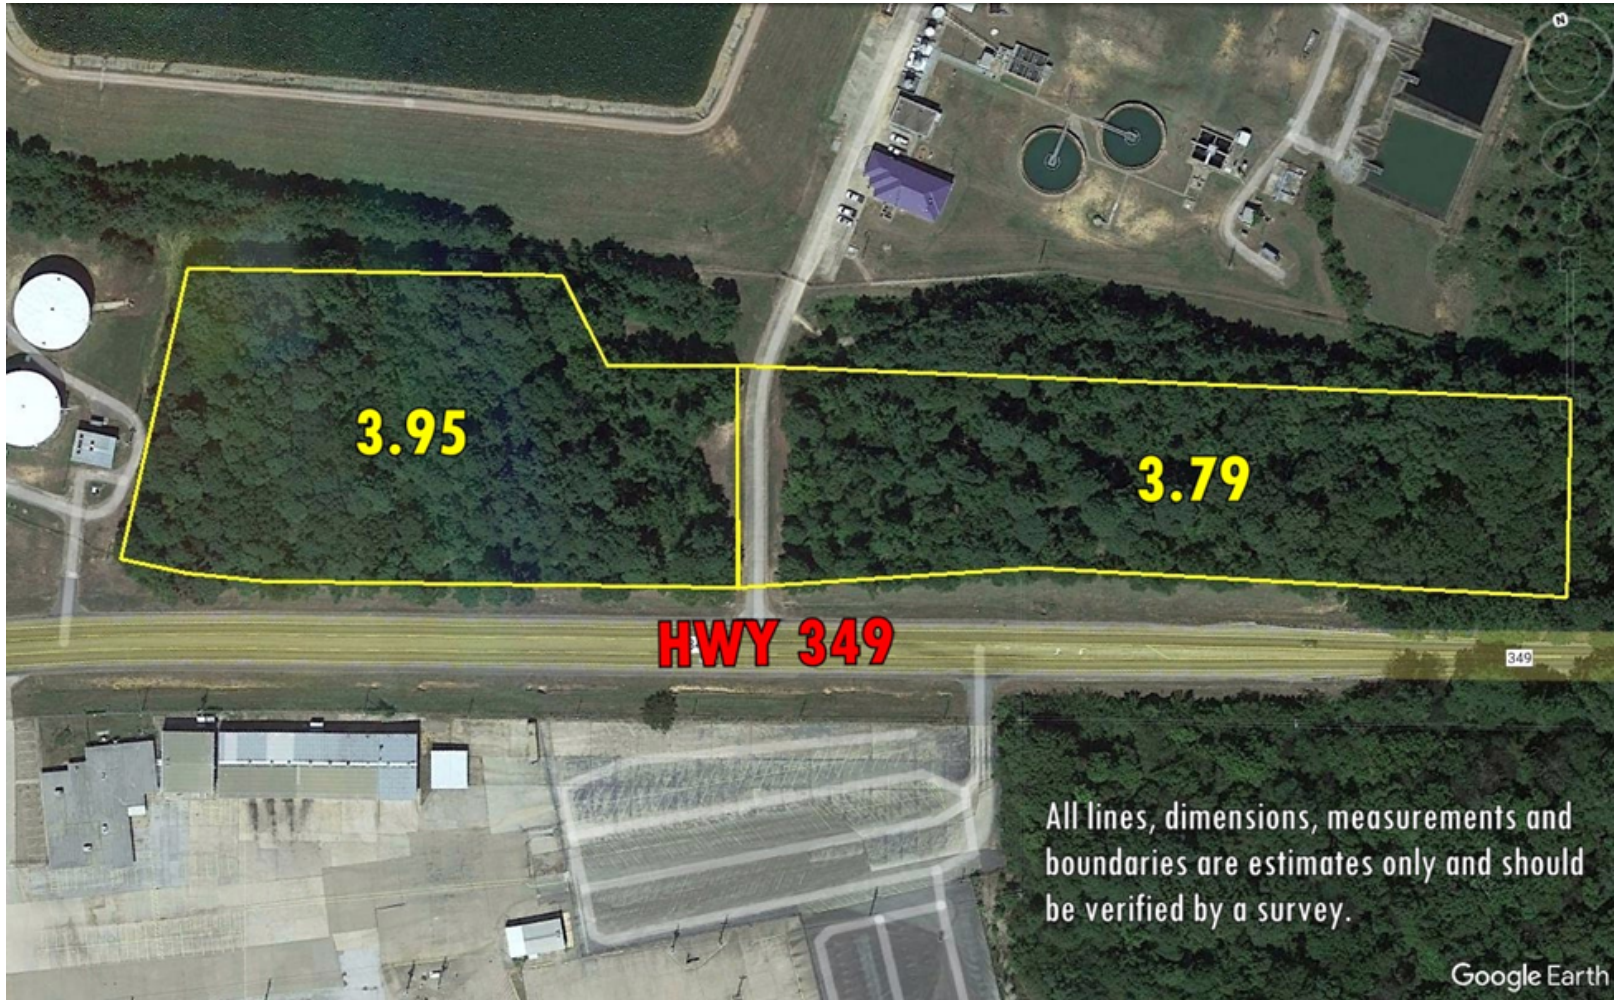

“EXHIBIT A”

Aerial HWY 259, Kilgore Land

AB 145 WM J MCCURRY SUR TR 13-03 (PARTITION TR 1A) 3.946 ac &

AB 145 WM J MCCURRY SUR TR 13-04 (PARTITION TR 2A) 3.792 ac,

Totaling 7.738 acres in Gregg County, Kilgore, TX